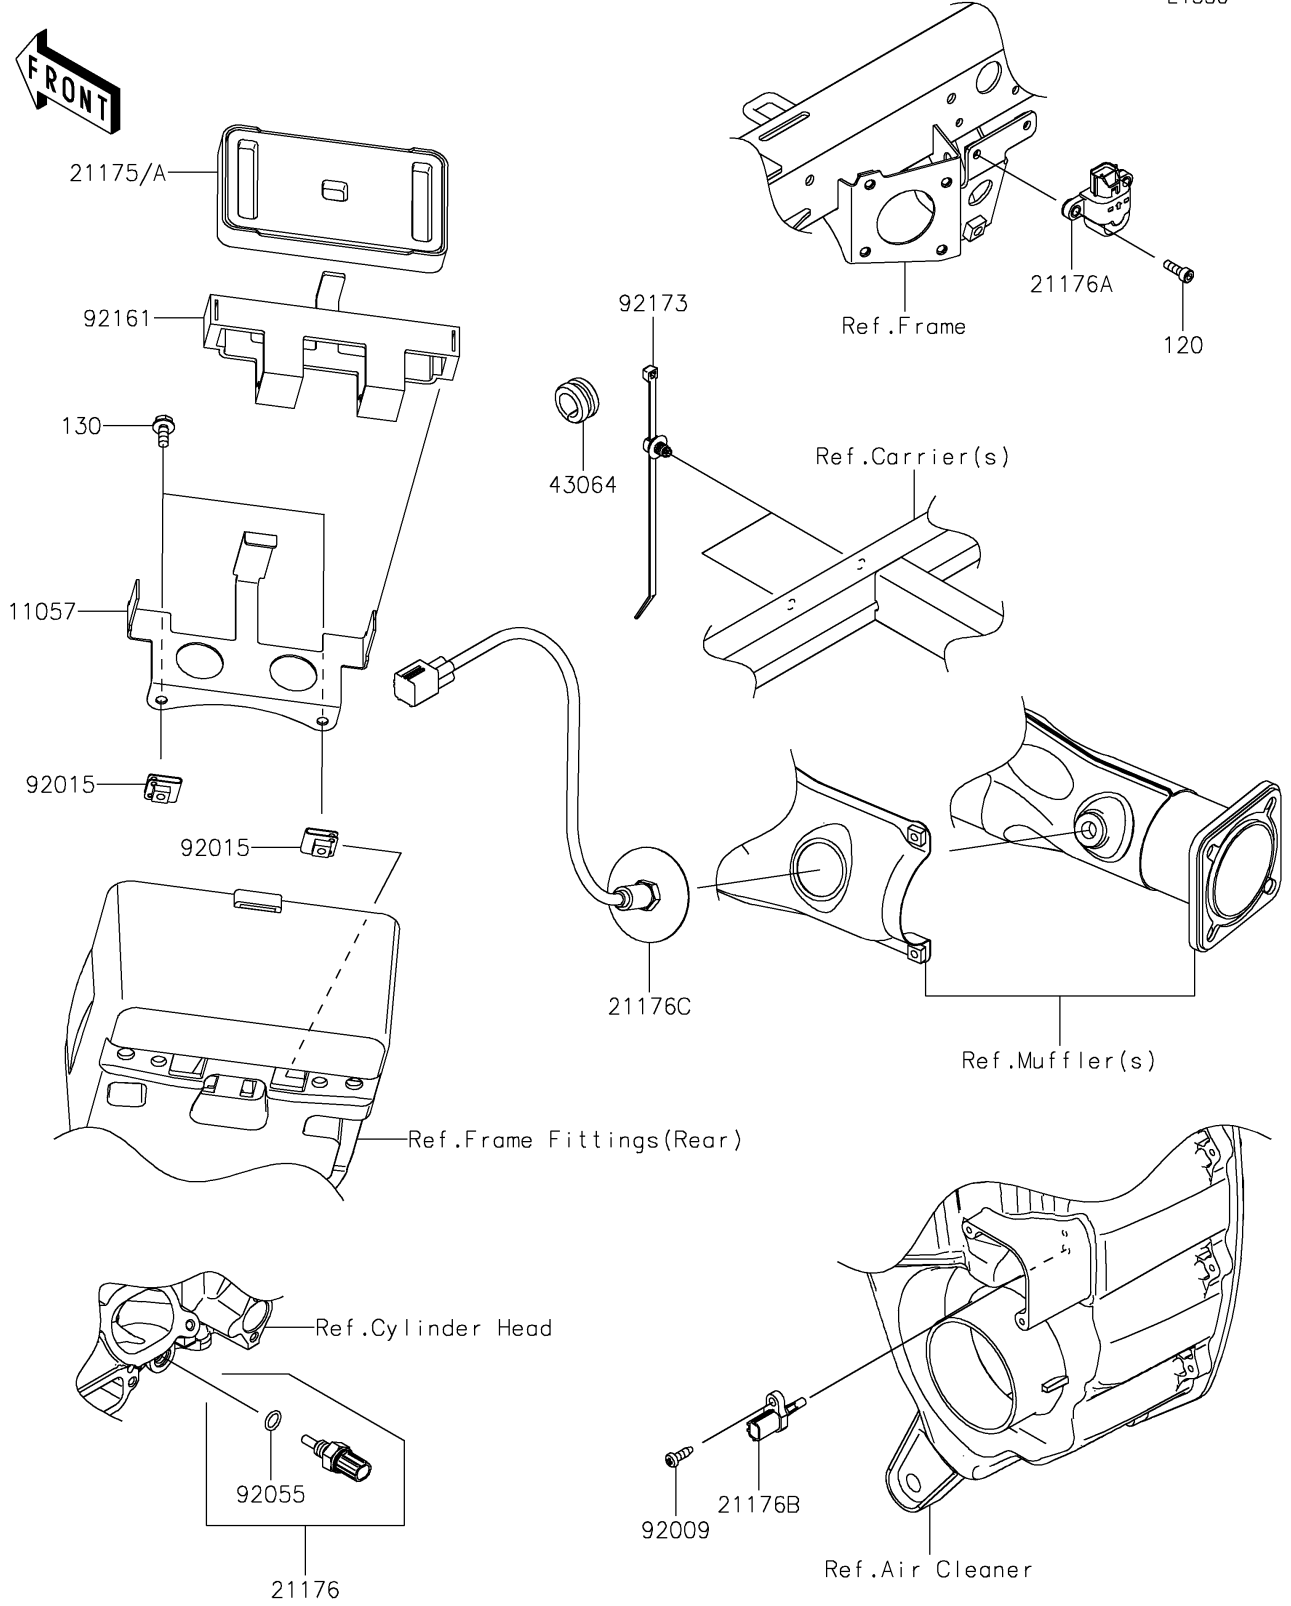

# 2025 TERYX® KRX4™ 1000 LIFTED EDITION PARTS DIAGRAM

## Fuel Injection

E1530

## 2025 TERYX® KRX4™ 1000 LIFTED EDITION PARTS LIST

### Fuel Injection

ITEM NAME	PART NUMBER	QUANTITY
BRACKET,ECU (Ref # 11057)	11057-2230	1
CONTROL UNIT-ELECTRONIC (Ref # 21175)	21175-2095	1
CONTROL UNIT-ELECTRONIC (Ref # 21175A)	21175-2096	1
SENSOR,WATER TEMP (Ref # 21176)	21176-0009	1
SENSOR,VEHICLE-DOWN (Ref # 21176A)	21176-0026	1
SENSOR,AIR TEMPERATURE (Ref # 21176B)	21176-0048	1
SENSOR,OXYGEN (Ref # 21176C)	21176-1147	1
GROMMET,HOSE CLAMP (Ref # 43064)	43064-007	2
SCREW,TAPPING,5X16 (Ref # 92009)	92009-1984	1
NUT,CLAMP,6MM (Ref # 92015)	92015-1678	2
RING-O,9.5X1.9 (Ref # 92055)	92055-0016	1
DAMPER,ECU (Ref # 92161)	92161-2183	1
CLAMP (Ref # 92173)	92173-2188	2
BOLT-SOCKET,5X16 (Ref # 120)	120CA0516	2
BOLT-FLANGED,6X14 (Ref # 130)	130CA0614	2