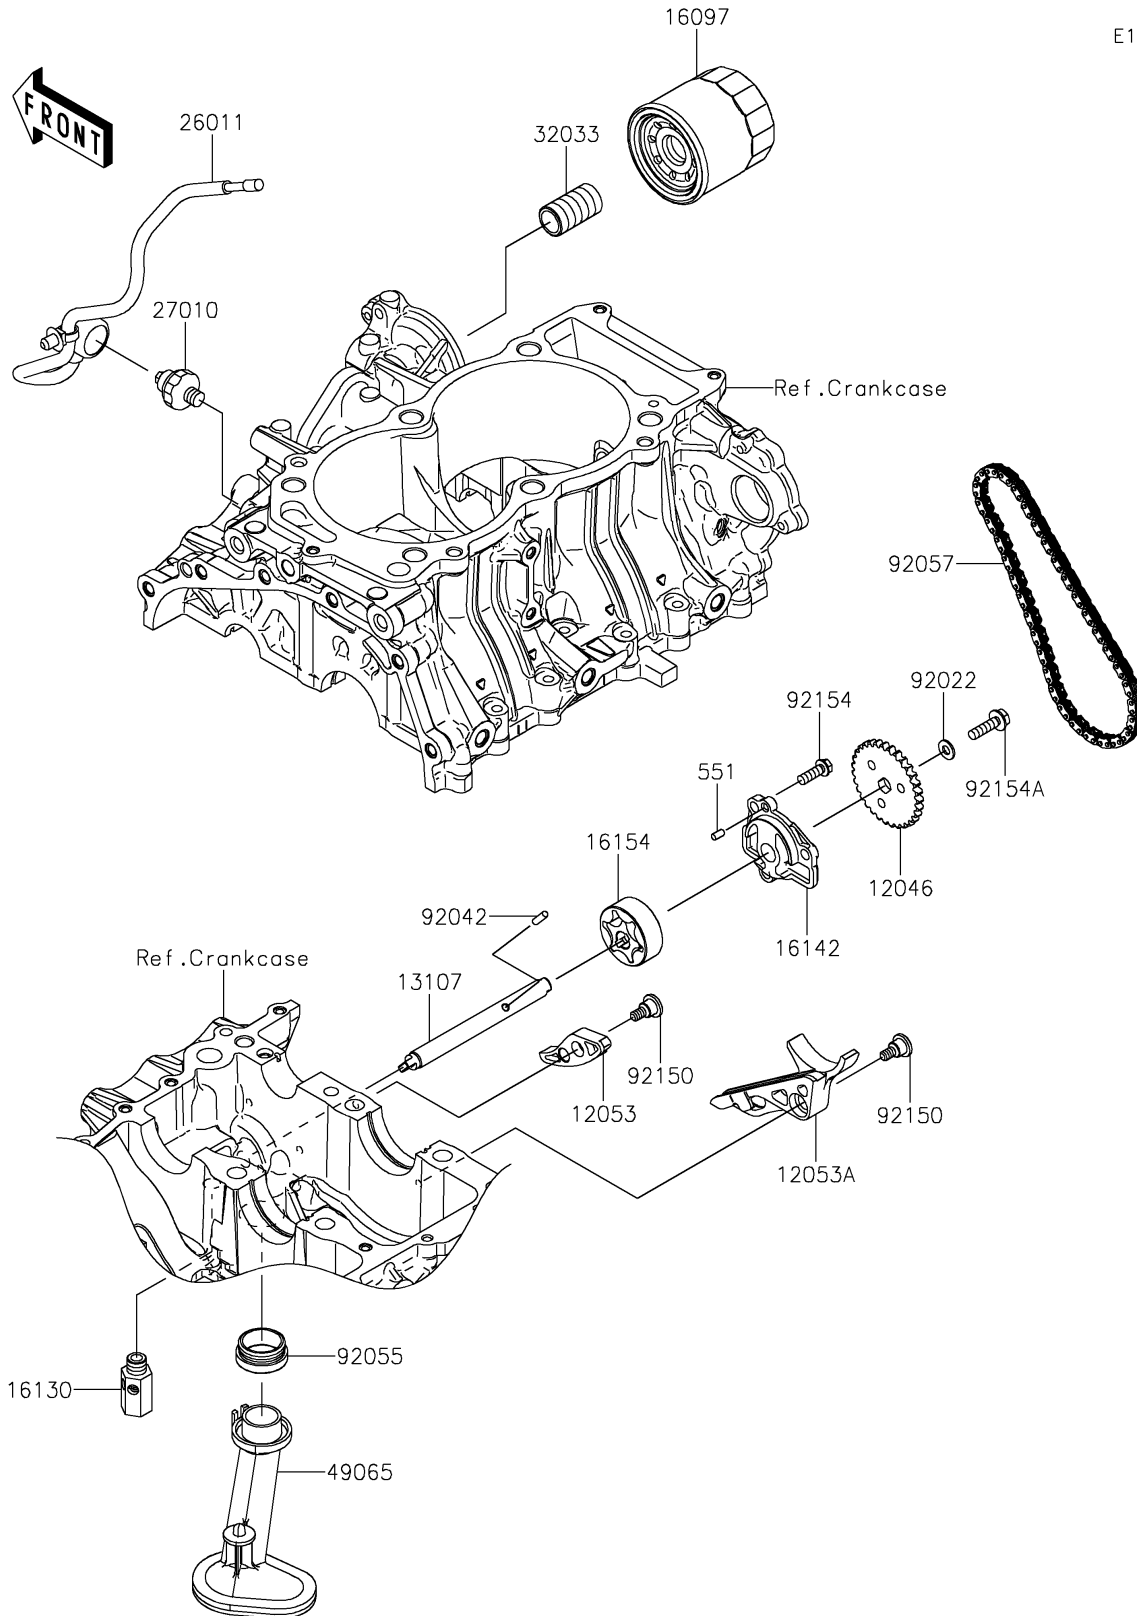

2025 TERYX® KRX4™ 1000 LIFTED EDITION PARTS DIAGRAM

Oil Pump/Oil Filter

E1710

2025 TERYX® KRX4™ 1000 LIFTED EDITION PARTS LIST

Oil Pump/Oil Filter

ITEM NAME	PART NUMBER	QUANTITY
SPROCKET,OIL PUMP,31T (Ref # 12046)	12046-0614	1
GUIDE-CHAIN,UPP (Ref # 12053)	12053-0276	1
GUIDE-CHAIN,LWR (Ref # 12053A)	12053-0296	1
SHAFT,OIL PUMP (Ref # 13107)	13107-0896	1
FILTER-ASSY-OIL (Ref # 16097)	16097-0007	1
VALVE-ASSY-RELIEF (Ref # 16130)	16130-1058	1
COVER-PUMP (Ref # 16142)	16142-0779	1
ROTOR-PUMP (Ref # 16154)	16154-0788	1
WIRE-LEAD (Ref # 26011)	26011-1985	1
SWITCH,OIL PRESSURE (Ref # 27010)	27010-1313	1
PIPE,OIL FILTER (Ref # 32033)	32033-1535	1
FILTER-OIL (Ref # 49065)	49065-0050	1
WASHER,6X12.8X1.2 (Ref # 92022)	92022-1827	1
PIN,DOWEL,4X13.8 (Ref # 92042)	92042-030	1
RING-O,OIL FILTER (Ref # 92055)	92055-1503	1
CHAIN,98XRH2010-70M (Ref # 92057)	92057-0765	1
BOLT,6MM (Ref # 92150)	92150-1090	2
BOLT,FLANGED,6X18 (Ref # 92154)	92154-0499	3
BOLT,FLANGED,6X22 (Ref # 92154A)	92154-1525	1
PIN-DOWEL,4X8 (Ref # 551)	551A0408	1