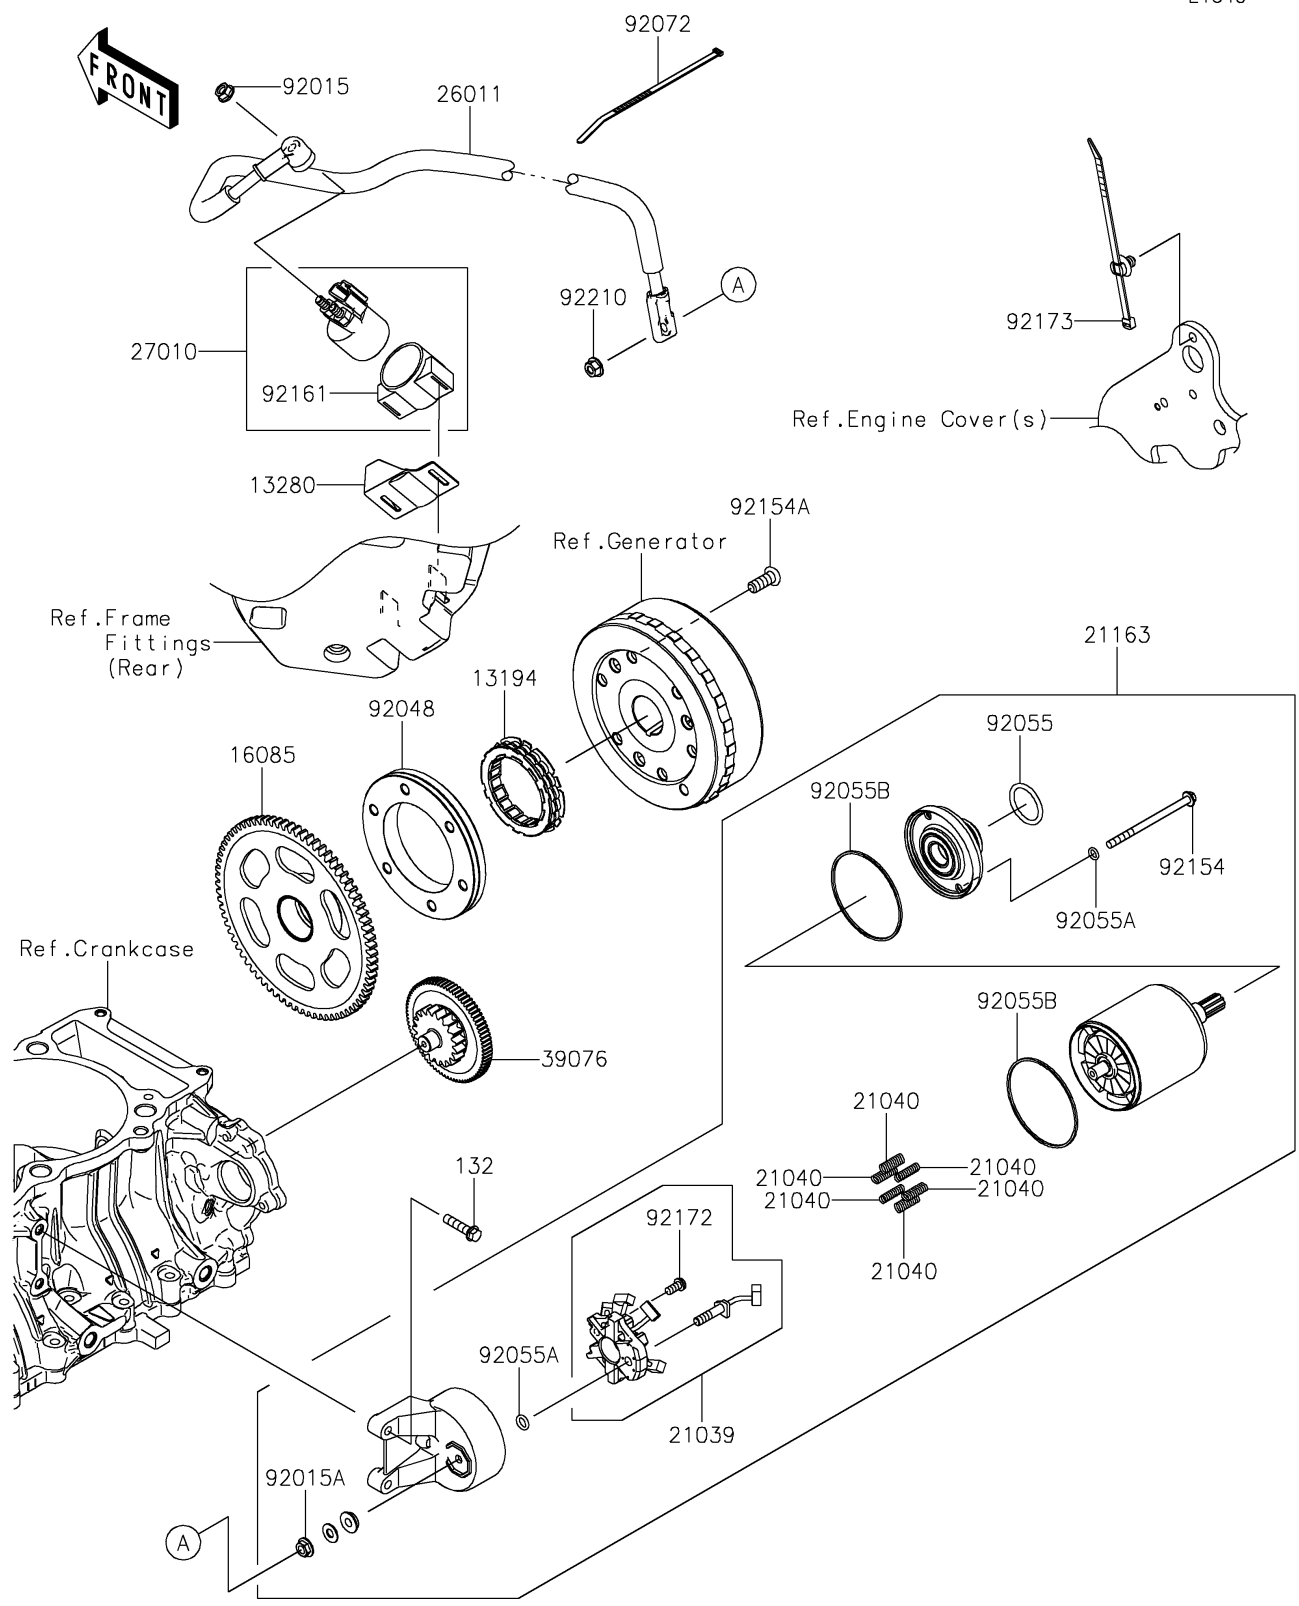

2025 Teryx KRX4 1000 Lifted Edition PARTS DIAGRAM

Starter Motor

E1840

2025 Teryx KRX4 1000 Lifted Edition PARTS LIST

Starter Motor

ITEM NAME	PART NUMBER	QUANTITY
CLUTCH-ONEWAY (Ref # 13194)	13194-0021	1
HOLDER,MAGNETIC SWITCH (Ref # 13280)	13280-0973	1
GEAR,76T (Ref # 16085)	16085-0691	1
BRUSH (Ref # 21039)	21039-0009	1
SPRING-BRUSH (Ref # 21040)	21040-0003	6
STARTER-ELECTRIC (Ref # 21163)	21163-0786	1
WIRE-LEAD (Ref # 26011)	26011-1914	1
SWITCH,MAGNETIC (Ref # 27010)	27010-0766	1
LIMITER (Ref # 39076)	39076-0558	1
NUT,FLANGED,6MM (Ref # 92015)	92015-1367	1
NUT,STARTER MOTOR (Ref # 92015A)	92015-1476	1
RACE (Ref # 92048)	92048-0041	1
RING-O (Ref # 92055)	92055-1276	1
RING-O,4.5X2.0 (Ref # 92055A)	92055-1370	3
RING-O,STARTER MOTOR (Ref # 92055B)	92055-1381	2
BAND,L=292.1 (Ref # 92072)	92072-3509	1
BOLT (Ref # 92154)	92154-0265	2
BOLT,TORX,8X20 (Ref # 92154A)	92154-0421	6
DAMPER,MAGNETIC SWITCH (Ref # 92161)	92161-1722	1
SCREW (Ref # 92172)	92172-0334	1
CLAMP (Ref # 92173)	92173-2188	1
NUT,6MM (Ref # 92210)	92210-0188	1
BOLT-FLANGED-SMALL,6X25 (Ref # 132)	132BA0625	2