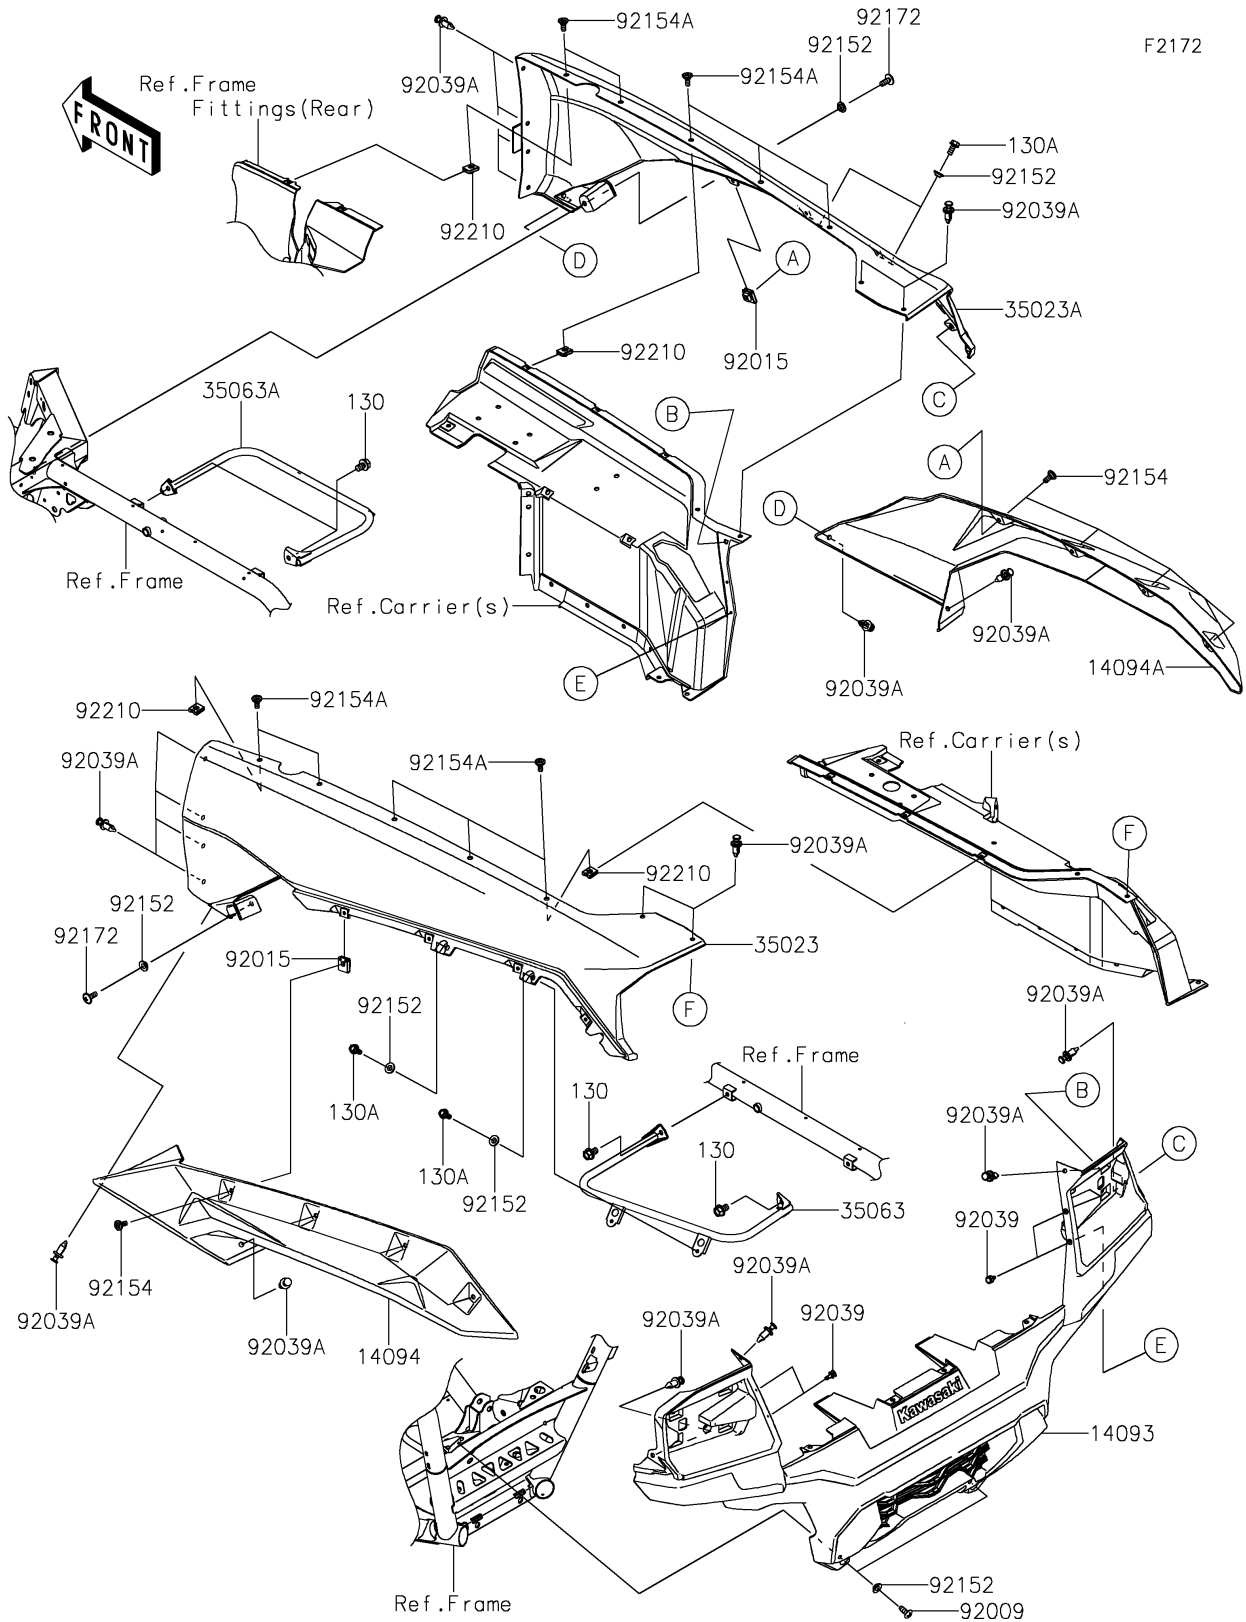

# 2025 TERYX® KRX4™ 1000 LIFTED EDITION PARTS DIAGRAM

## Rear Fender(s)

### Rear Fender(s)

ITEM NAME	PART NUMBER	QUANTITY
COVER,TAIL (Ref # 14093)	14093-0798	1
COVER,RR FENDER,LH (Ref # 14094)	14094-0231	1
COVER,RR FENDER,RH (Ref # 14094A)	14094-0232	1
FENDER-REAR,LH,L.GREEN (Ref # 35023)	35023-0463-777	1
FENDER-REAR,RH,L.GREEN (Ref # 35023A)	35023-0464-777	1
STAY,LH (Ref # 35063)	35063-1462	1
STAY,RH (Ref # 35063A)	35063-1463	1
SCREW,TAPPING,6X16 (Ref # 92009)	92009-1166	2
NUT,CLAMP,6MM (Ref # 92015)	92015-1678	8
RIVET (Ref # 92039)	92039-0046	4
RIVET (Ref # 92039A)	92039-0776	20
COLLAR,6.3X9.5X4.1 (Ref # 92152)	92152-1571	8
BOLT (Ref # 92154)	92154-2474	8
BOLT (Ref # 92154A)	92154-3957	10
SCREW,6X16 (Ref # 92172)	92172-0236	2
NUT (Ref # 92210)	92210-1125	10
BOLT-FLANGED,8X12 (Ref # 130)	130BA0812	4
BOLT-FLANGED,6X14 (Ref # 130A)	130CA0614	4