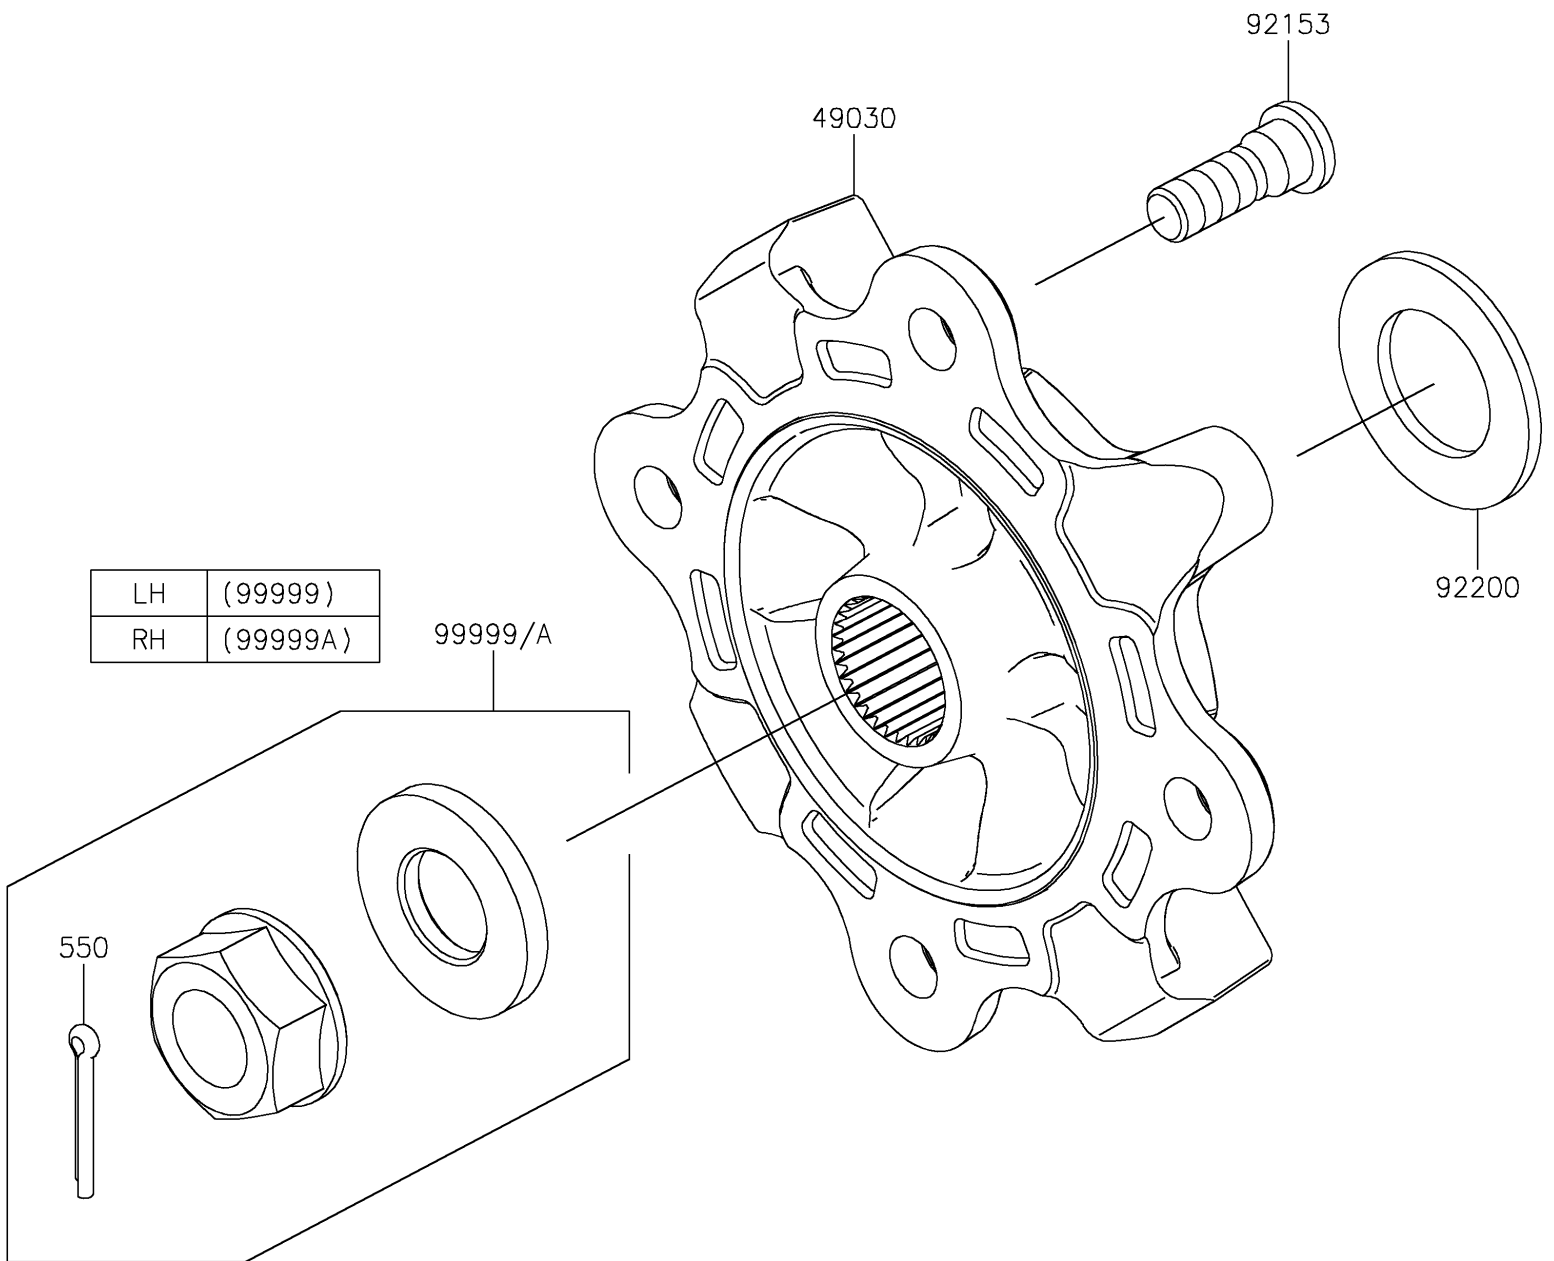

# 2025 Teryx KRX4 1000 Lifted Edition PARTS DIAGRAM

Rear Hubs/Brakes

F2240

## 2025 Teryx KRX4 1000 Lifted Edition PARTS LIST

### Rear Hubs/Brakes

ITEM NAME	PART NUMBER	QUANTITY
HUB (Ref # 49030)	49030-0566	2
BOLT,12MM (Ref # 92153)	92153-1915	8
WASHER,33X56X3.5 (Ref # 92200)	92200-2332	2
KIT,LH AXLE NUT (Ref # 99999)	99999-0726	1
KIT,RH AXLE NUT (Ref # 99999A)	99999-0727	1
PIN-COTTER,4.0X30 (Ref # 550)	550AA4030	1