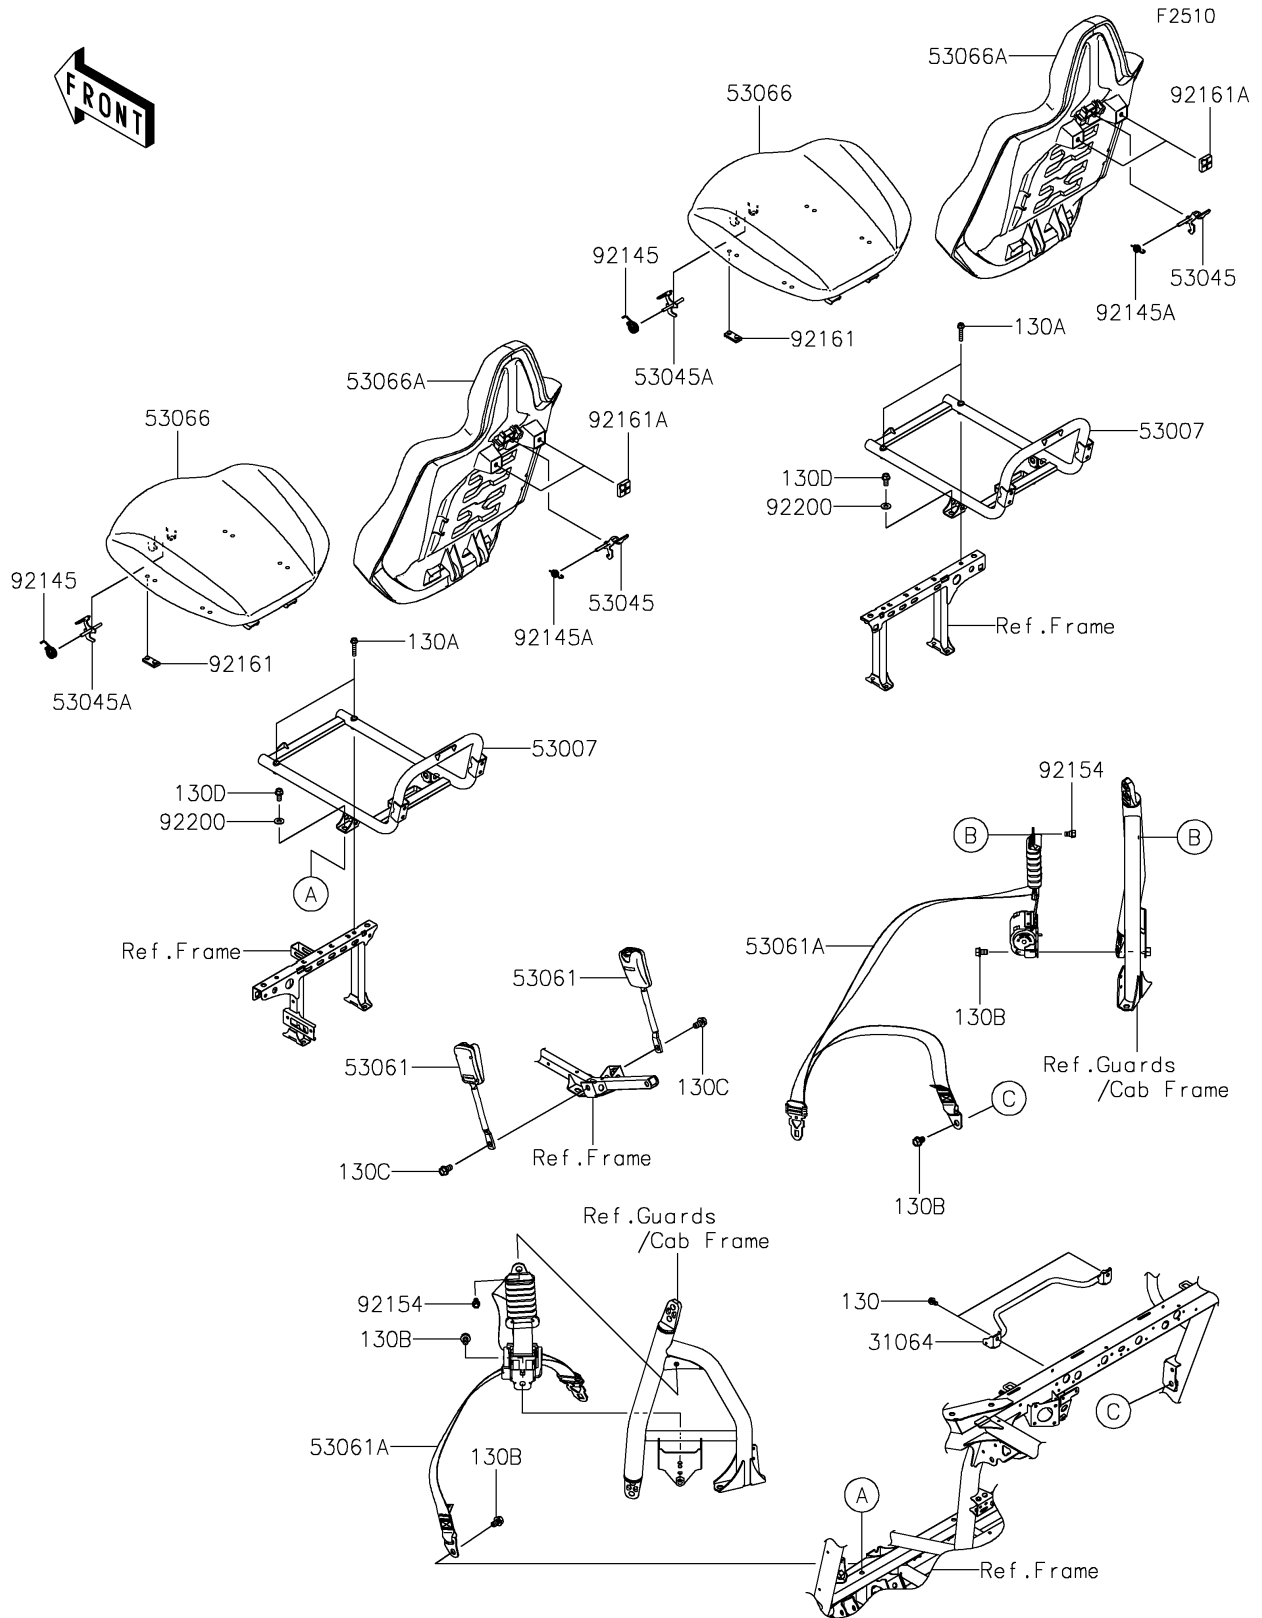

2025 Teryx KRX4 1000 Lifted Edition PARTS DIAGRAM

Seat(Rear)

2025 Teryx KRX4 1000 Lifted Edition PARTS LIST

Seat(Rear)

ITEM NAME	PART NUMBER	QUANTITY
PIPE-COMP,RR,SEAT SUPPORT (Ref # 31064)	31064-0742	1
FRAME-SEAT (Ref # 53007)	53007-0446	2
HOOK-ASSY,SEAT BACK (Ref # 53045)	53045-0037	2
HOOK-ASSY,SEAT BOTTOM (Ref # 53045A)	53045-0039	2
BELT-SEAT,BUCKLE (Ref # 53061)	53061-0039	2
BELT-SEAT,RETRACTOR (Ref # 53061A)	53061-0369	2
SEAT-ASSY,BOTTOM,BLACK+GRN (Ref # 53066)	53066-0975-71R	2
SEAT-ASSY,BACK,GREEN+BLK+SIL (Ref # 53066A)	53066-0976-61Z	2
SPRING,SEAT LATCH (Ref # 92145)	92145-0022	2
SPRING (Ref # 92145A)	92145-2235	2
BOLT,FLANGED,10X16 (Ref # 92154)	92154-2089	2
DAMPER,SEAT (Ref # 92161)	92161-1489	8
DAMPER,10X34X10 (Ref # 92161A)	92161-1920	4
WASHER,10.3X23X1.6 (Ref # 92200)	92200-0724	4
BOLT-FLANGED,8X14 (Ref # 130)	130BA0814	2
BOLT-FLANGED,8X40 (Ref # 130A)	130BA0840	4
BOLT-FLANGED,12X18 (Ref # 130B)	130BA1218	4
BOLT-FLANGED,12X22 (Ref # 130C)	130BA1222	2
BOLT-FLANGED,10X20 (Ref # 130D)	130CA1020	4