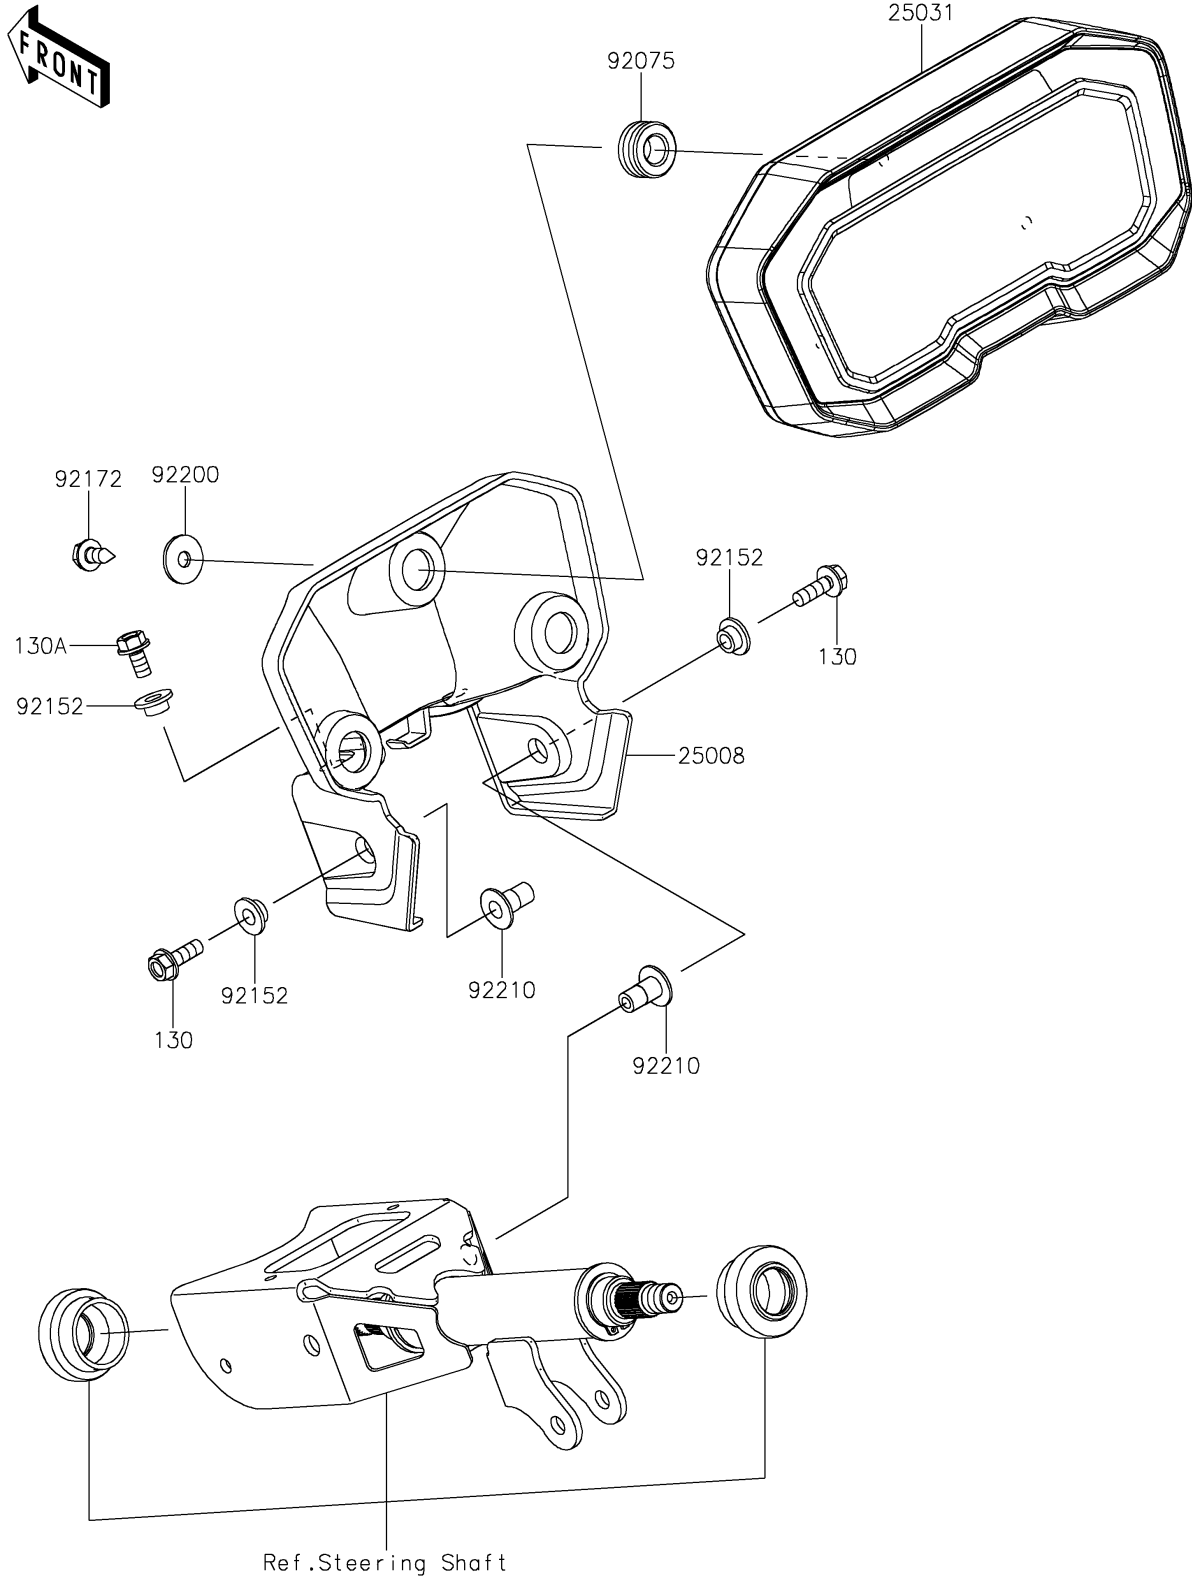

2025 TERYX® KRX4™ 1000 LIFTED EDITION PARTS DIAGRAM

Meter(s)

F2530

2025 TERYX® KRX4™ 1000 LIFTED EDITION PARTS LIST

Meter(s)

ITEM NAME	PART NUMBER	QUANTITY
BRACKET-METER (Ref # 25008)	25008-0049	1
METER-ASSY,LCD (Ref # 25031)	25031-1385	1
DAMPER (Ref # 92075)	92075-1898	3
COLLAR,6.5X10X6.2 (Ref # 92152)	92152-1511	4
SCREW,TAPPING,6X16 (Ref # 92172)	92172-1313	3
WASHER,6.5X20X1.6 (Ref # 92200)	92200-0283	3
NUT,METER BKT SIDE (Ref # 92210)	92210-1760	2
BOLT-FLANGED,6X18 (Ref # 130)	130BA0618	2
BOLT-FLANGED,6X12 (Ref # 130A)	130CA0612	2