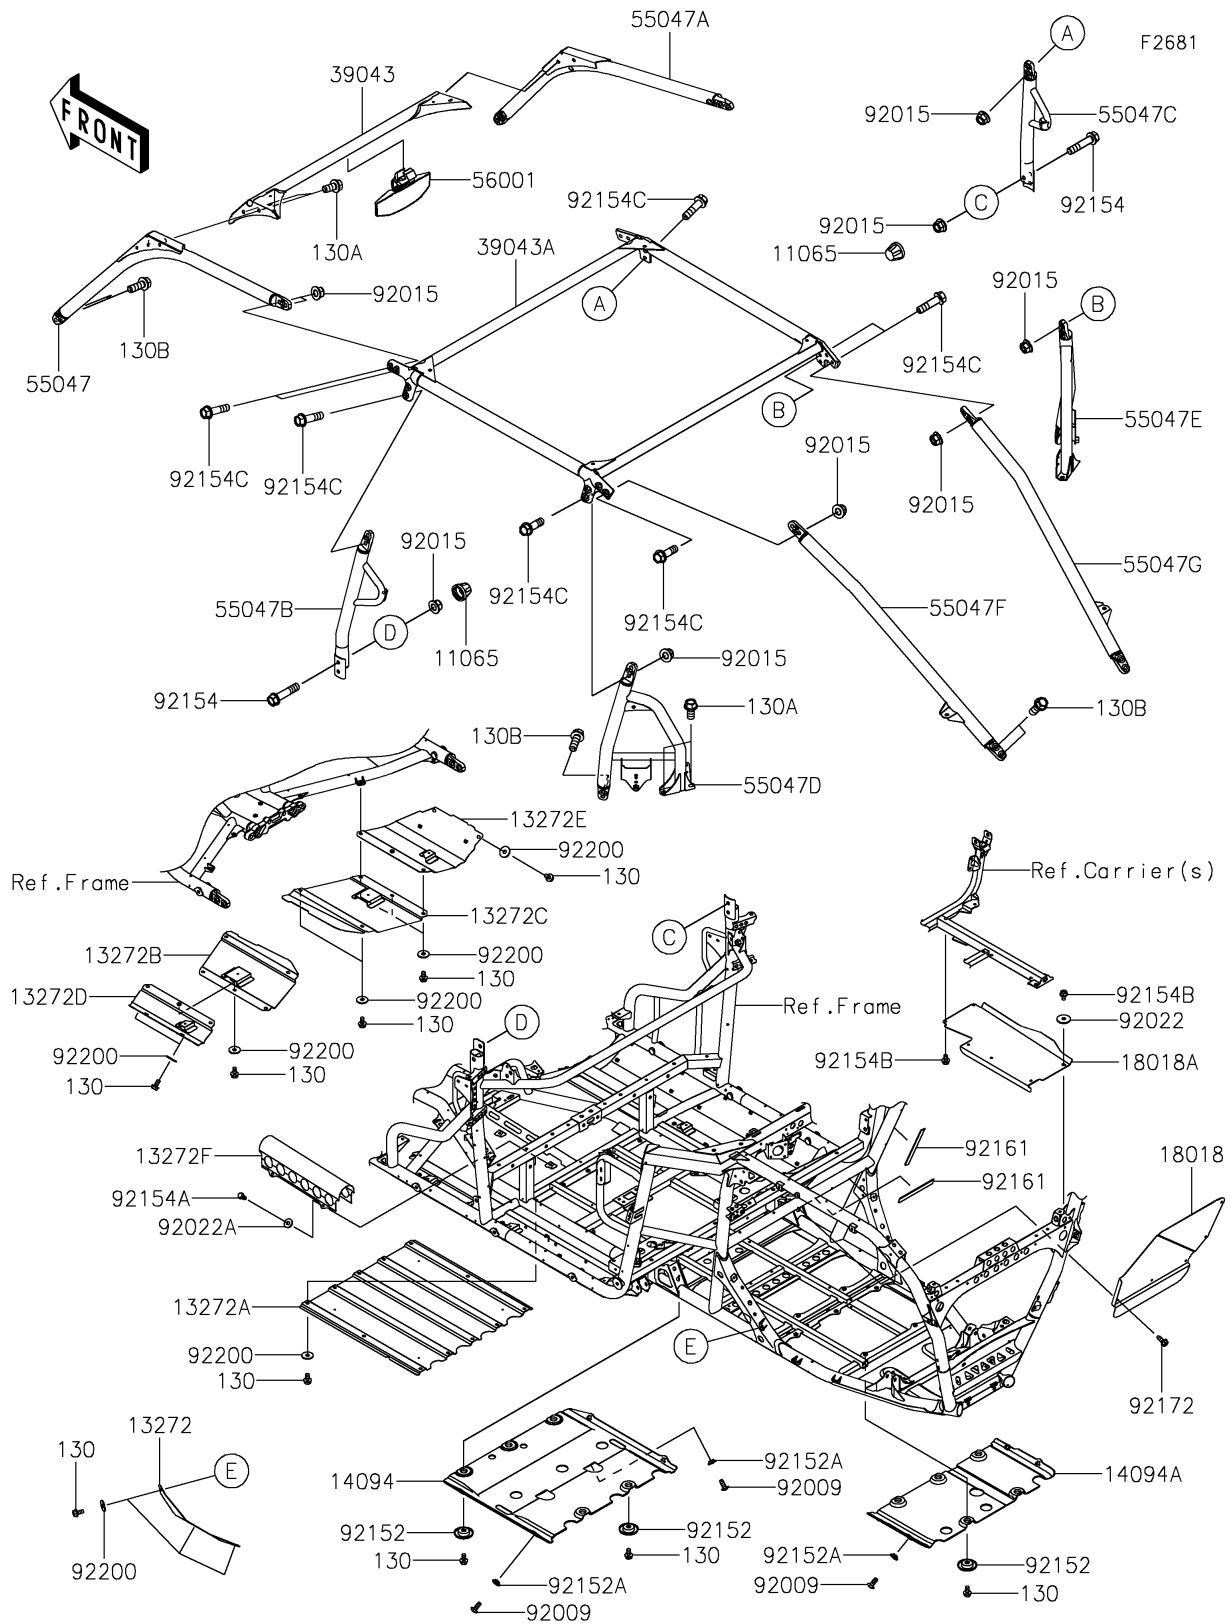

2025 TERYX® KRX4™ 1000 LIFTED EDITION PARTS DIAGRAM

Guards/Cab Frame

2025 TERYX® KRX4™ 1000 LIFTED EDITION PARTS LIST

Guards/Cab Frame

ITEM NAME	PART NUMBER	QUANTITY
CAP (Ref # 11065)	11065-0751	4
PLATE,CVT COVER (Ref # 13272)	13272-3797	1
PLATE,SKID,CNT (Ref # 13272A)	13272-3963	1
PLATE,SKID,FR,CNT,LH (Ref # 13272B)	13272-4328	1
PLATE,SKID,FR,CNT,RH (Ref # 13272C)	13272-4329	1
PLATE,SKID,FR,LH (Ref # 13272D)	13272-4330	1
PLATE,SKID,FR,RH (Ref # 13272E)	13272-4331	1
PLATE,DRIVE SHAFT (Ref # 13272F)	13272-7108	1
COVER,SKID,CNT (Ref # 14094)	14094-0040	1
COVER,SKID,RR (Ref # 14094A)	14094-0041	1
PLATE-HEAT GUARD (Ref # 18018)	18018-0616	1
PLATE-HEAT GUARD (Ref # 18018A)	18018-0646	1
CROSSMEMBER-COMP,FR,T.BLACK (Ref # 39043)	39043-0033-388	1
CROSSMEMBER-COMP,RR,T.BLACK (Ref # 39043A)	39043-0034-388	1
BAR-COMP,A-PILLAR,LH,T.BLACK (Ref # 55047)	55047-0399-388	1
BAR-COMP,A-PILLAR,RH,T.BLACK (Ref # 55047A)	55047-0400-388	1
BAR-COMP,B-PILLAR,LH,T.BLACK (Ref # 55047B)	55047-0401-388	1
BAR-COMP,B-PILLAR,RH,T.BLACK (Ref # 55047C)	55047-0402-388	1
BAR-COMP,C-PILLAR,LH,T.BLACK (Ref # 55047D)	55047-0403-388	1
BAR-COMP,C-PILLAR,RH,T.BLACK (Ref # 55047E)	55047-0404-388	1
BAR-COMP,D-PILLAR,LH,T.BLACK (Ref # 55047F)	55047-0405-388	1
BAR-COMP,D-PILLAR,RH,T.BLACK (Ref # 55047G)	55047-0406-388	1
MIRROR-ASSY,REARVIEW (Ref # 56001)	56001-0474	1
SCREW,TAPPING,6X16 (Ref # 92009)	92009-1166	10
NUT,LOCK,FLANGED,12MM (Ref # 92015)	92015-1433	20
WASHER,6.5X24X2 (Ref # 92022)	92022-1690	1
WASHER (Ref # 92022A)	92022-2247	4
COLLAR (Ref # 92152)	92152-0784	10
COLLAR,6.3X9.5X4.1 (Ref # 92152A)	92152-1571	10