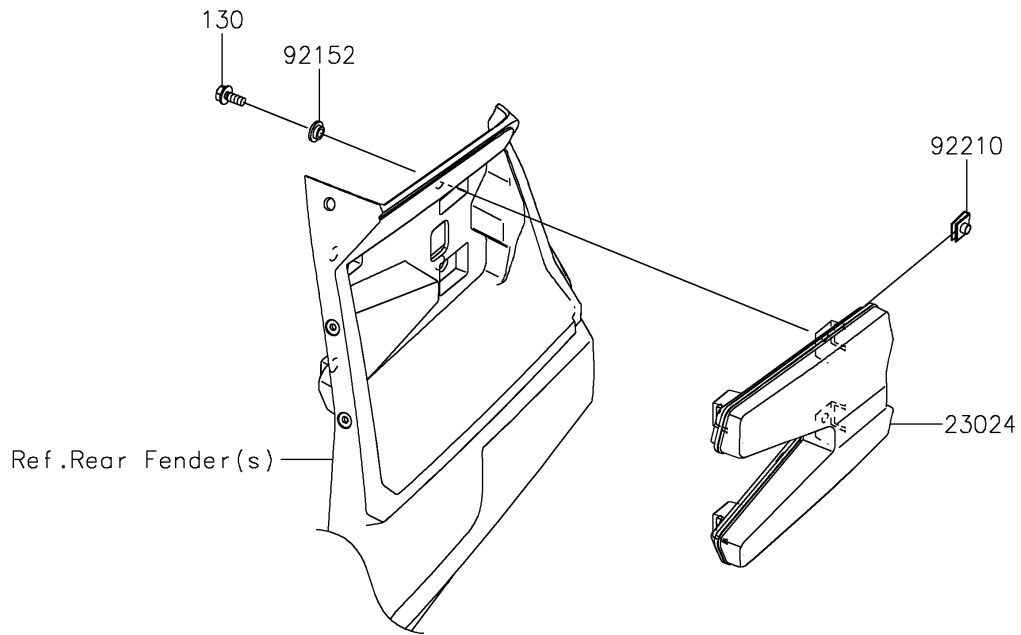

2025 Teryx KRX4 1000 Lifted Edition PARTS DIAGRAM

Taillight(s)

F2720

2025 Teryx KRX4 1000 Lifted Edition PARTS LIST

Taillight(s)

ITEM NAME	PART NUMBER	QUANTITY
LAMP-ASSY-TAIL,LED (Ref # 23024)	23024-0005	2
COLLAR,6.3X9.5X4.1 (Ref # 92152)	92152-1571	8
NUT (Ref # 92210)	92210-1125	8
BOLT-FLANGED,6X14 (Ref # 130)	130BA0614	8