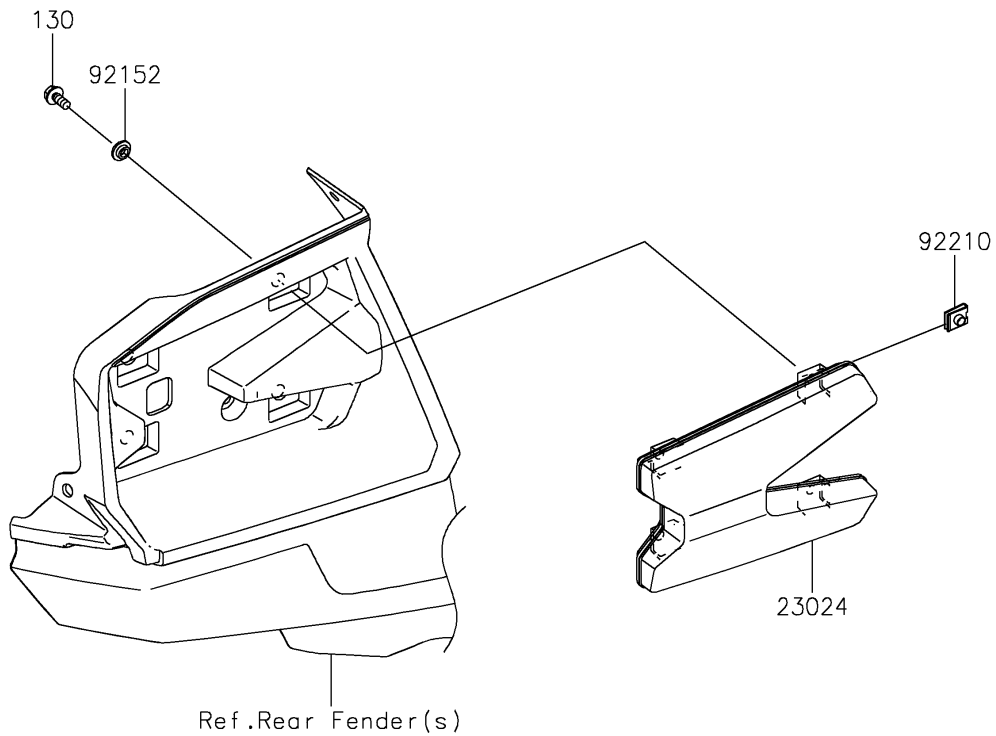

2025 Teryx KRX4 1000 Lifted Edition PARTS DIAGRAM

Taillight(s)

F2720

2025 Teryx KRX4 1000 Lifted Edition PARTS LIST

Taillight(s)

ITEM NAME	PART NUMBER	QUANTITY
LAMP-ASSY-TAIL,LED (Ref # 23024)	23024-0005	2
COLLAR,6.3X9.5X4.1 (Ref # 92152)	92152-1571	8
NUT (Ref # 92210)	92210-1125	8
BOLT-FLANGED,6X14 (Ref # 130)	130BA0614	8