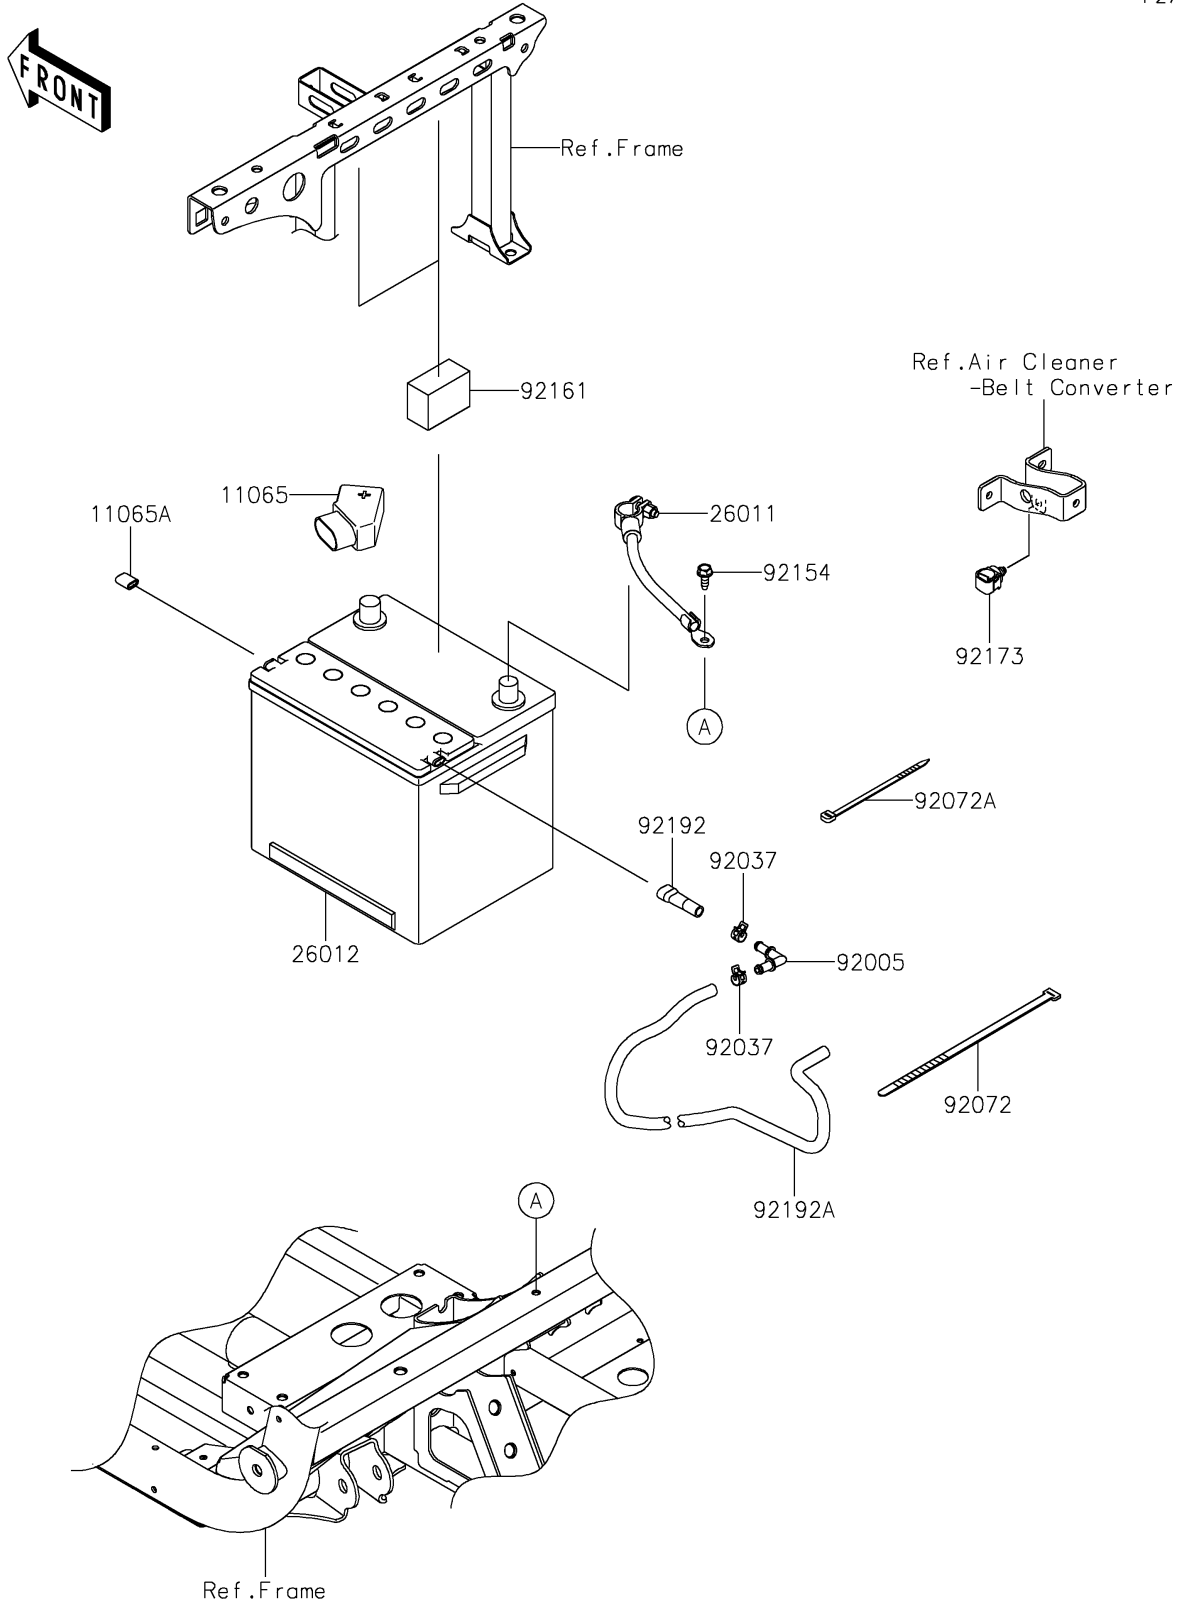

2025 TERYX® KRX4™ 1000 LIFTED EDITION PARTS DIAGRAM

Battery

F2761

2025 TERYX® KRX4™ 1000 LIFTED EDITION PARTS LIST

Battery

ITEM NAME	PART NUMBER	QUANTITY
CAP (Ref # 11065)	11065-0850	1
CAP (Ref # 11065A)	11065-1518	1
WIRE-LEAD,BATTERY(-) (Ref # 26011)	26011-1871	1
BATTERY,WET,(26R) (Ref # 26012)	26012-1569	1
FITTING,BREATHER (Ref # 92005)	92005-1581	1
CLAMP,TUBE (Ref # 92037)	92037-1461	2
BAND,L=218 (Ref # 92072)	92072-032	5
BAND,92X2.4 (Ref # 92072A)	92072-0791	2
BOLT,FLANGED,6X16 (Ref # 92154)	92154-0551	1
DAMPER,TANK & SEAT FRAME (Ref # 92161)	92161-2288	2
CLAMP,12MM DIA. (Ref # 92173)	92173-0736	2
TUBE,BREATHER (Ref # 92192)	92192-2873	1
TUBE,BREATHER,7X10X2030 (Ref # 92192A)	92192-2877	1