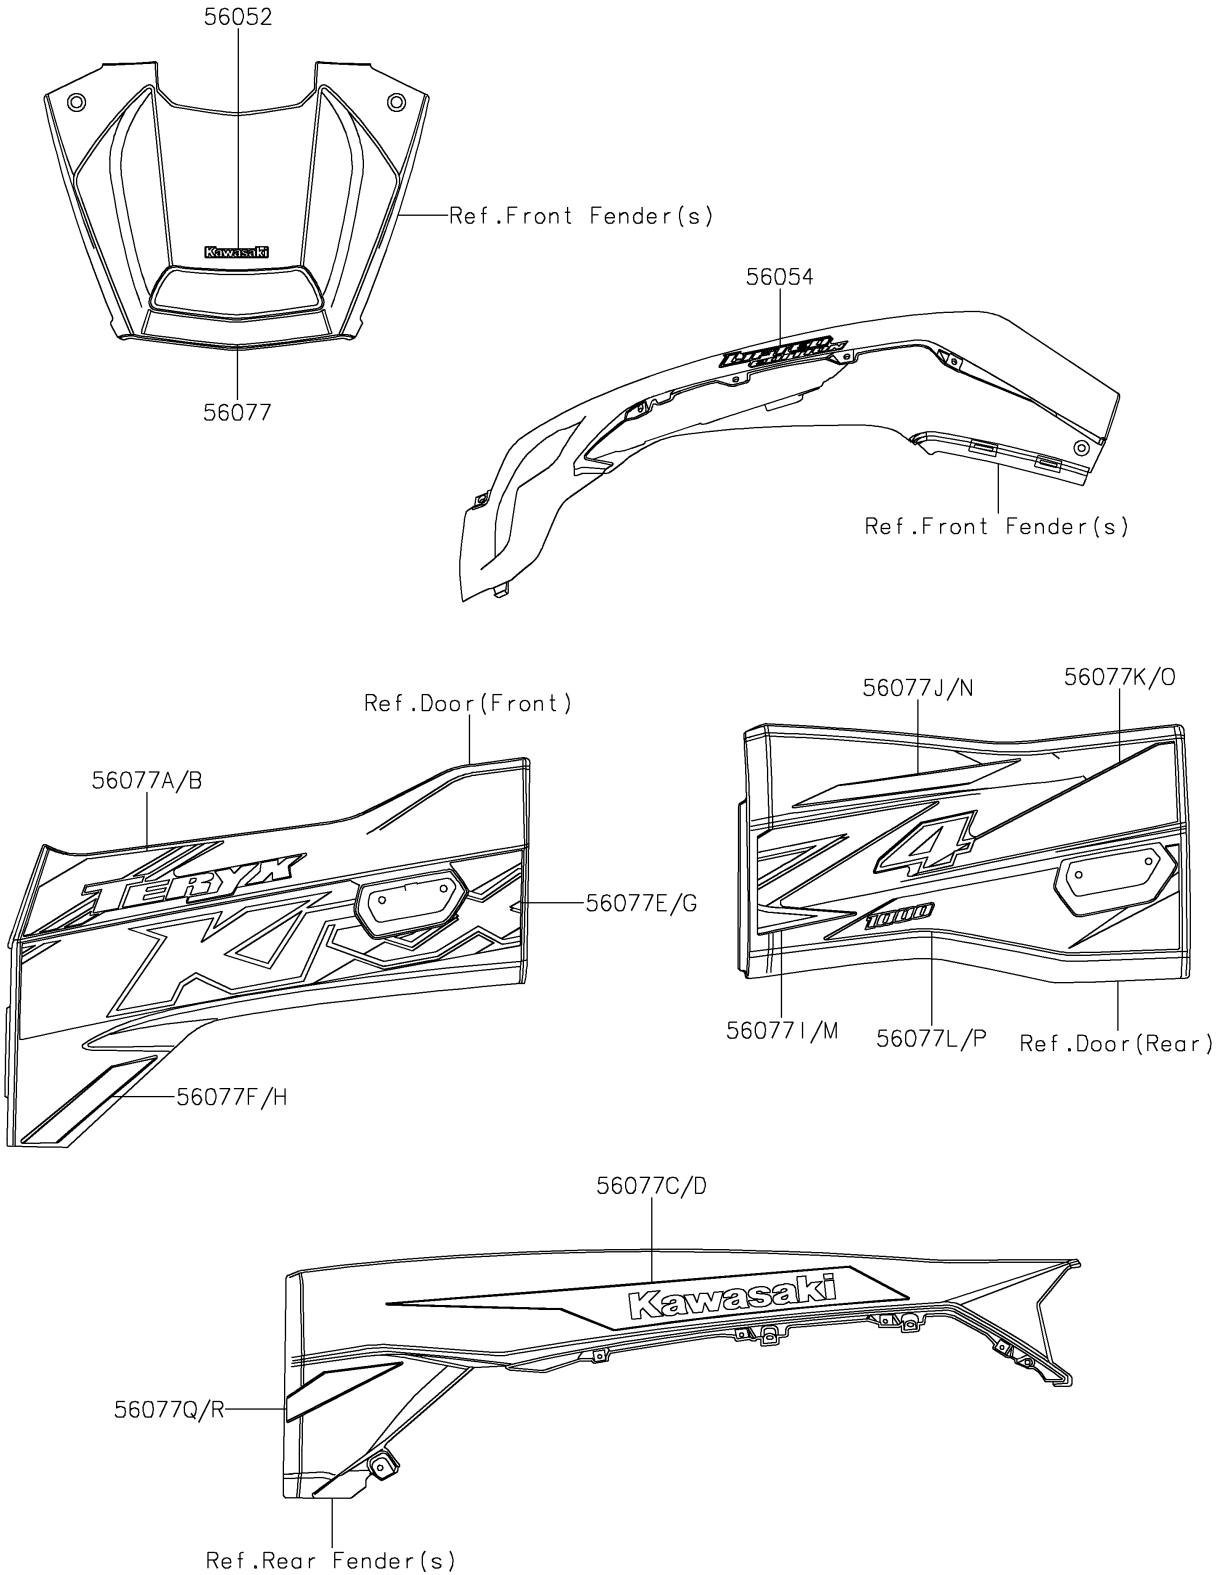

2025 TERYX® KRX4™ 1000 LIFTED EDITION PARTS DIAGRAM

Decals

F2861

2025 TERYX® KRX4™ 1000 LIFTED EDITION PARTS LIST

Decals

| ITEM NAME | PART NUMBER | QUANTITY |
|---|-------------|----------|
| MARK,KAWASAKI (Ref # 56052) | 56052-0928 | 1 |
| MARK,FR FENDER,LIFTED EDITION (Ref # 56054) | 56054-4233 | 2 |
| PATTERN,HOOD COVER (Ref # 56077) | 56077-1806 | 1 |
| PATTERN,DOOR COVER,LH,FR,UPP (Ref # 56077A) | 56077-1807 | 1 |
| PATTERN,DOOR COVER,RH,FR,UPP (Ref # 56077B) | 56077-1811 | 1 |
| PATTERN,RR FENDER,LH,RR (Ref # 56077C) | 56077-1816 | 1 |
| PATTERN,RR FENDER,RH,RR (Ref # 56077D) | 56077-1818 | 1 |
| PATTERN,FR DOOR,LH,CNT (Ref # 56077E) | 56077-1819 | 1 |
| PATTERN,FR DOOR,LH,LWR (Ref # 56077F) | 56077-1820 | 1 |
| PATTERN,FR DOOR,RH,CNT (Ref # 56077G) | 56077-1821 | 1 |
| PATTERN,FR DOOR,RH,LWR (Ref # 56077H) | 56077-1822 | 1 |
| PATTERN,RR DOOR,LH,FR (Ref # 56077I) | 56077-1823 | 1 |
| PATTERN,RR DOOR,LH,UPP (Ref # 56077J) | 56077-1824 | 1 |
| PATTERN,RR DOOR,LH,CNT (Ref # 56077K) | 56077-1825 | 1 |
| PATTERN,RR DOOR,LH,LWR (Ref # 56077L) | 56077-1826 | 1 |
| PATTERN,RR DOOR,RH,FR (Ref # 56077M) | 56077-1827 | 1 |
| PATTERN,RR DOOR,RH,UPP (Ref # 56077N) | 56077-1828 | 1 |
| PATTERN,RR DOOR,RH,CNT (Ref # 56077O) | 56077-1829 | 1 |
| PATTERN,RR DOOR,RH,LWR (Ref # 56077P) | 56077-1830 | 1 |
| PATTERN,RR FENDER,LH,FR (Ref # 56077Q) | 56077-1831 | 1 |
| PATTERN,RR FENDER,RH,FR (Ref # 56077R) | 56077-1833 | 1 |