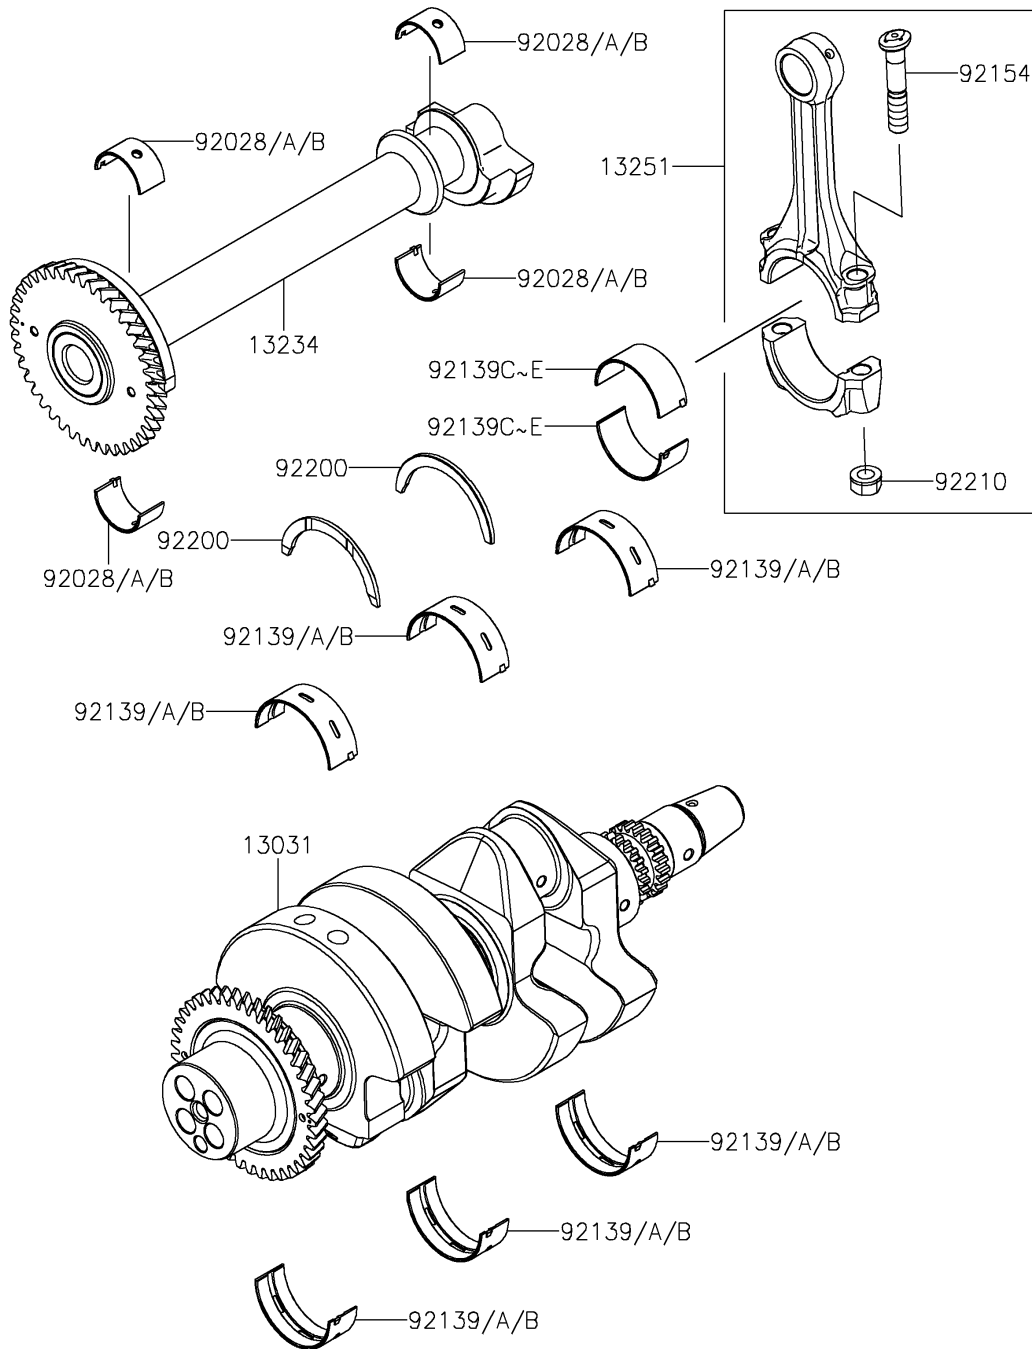

2025 TERYX KRX® 1000 PARTS DIAGRAM

Crankshaft

E1321

2025 TERYX KRX® 1000 PARTS LIST

Crankshaft

ITEM NAME	PART NUMBER	QUANTITY
CRANKSHAFT-COMP (Ref # 13031)	13031-1554	1
SHAFT-COMP,BALANCER (Ref # 13234)	13234-0611	1
ROD-ASSY-CONNECTING,J (Ref # 13251)	13251-0749-JJ	2
BUSHING,BALANCER SHAFT,BLUE (Ref # 92028)	92028-1909	4
BUSHING,BALANCER SHAFT,BLACK (Ref # 92028A)	92028-1910	AR
BUSHING,BALANCER SHAFT,BROWN (Ref # 92028B)	92028-1911	AR
BUSHING,CRANKSHAFT,BLUE (Ref # 92139)	92139-0925	6
BUSHING,CRANKSHAFT,BLACK (Ref # 92139A)	92139-0926	AR
BUSHING,CRANKSHAFT,BROWN (Ref # 92139B)	92139-0927	AR
BUSHING,CONNECTING ROD,YELLOW (Ref # 92139C)	92139-0968	4
BUSHING,CONNECTING ROD,GREEN (Ref # 92139D)	92139-0969	AR
BUSHING,CONNECTING ROD,PURPLE (Ref # 92139E)	92139-0970	AR
BOLT,CONNECTING ROD (Ref # 92154)	92154-3911	4
WASHER,THRUST,T=2.5 (Ref # 92200)	92200-2242	2
NUT,FLANGED,9MM (Ref # 92210)	92210-1673	4