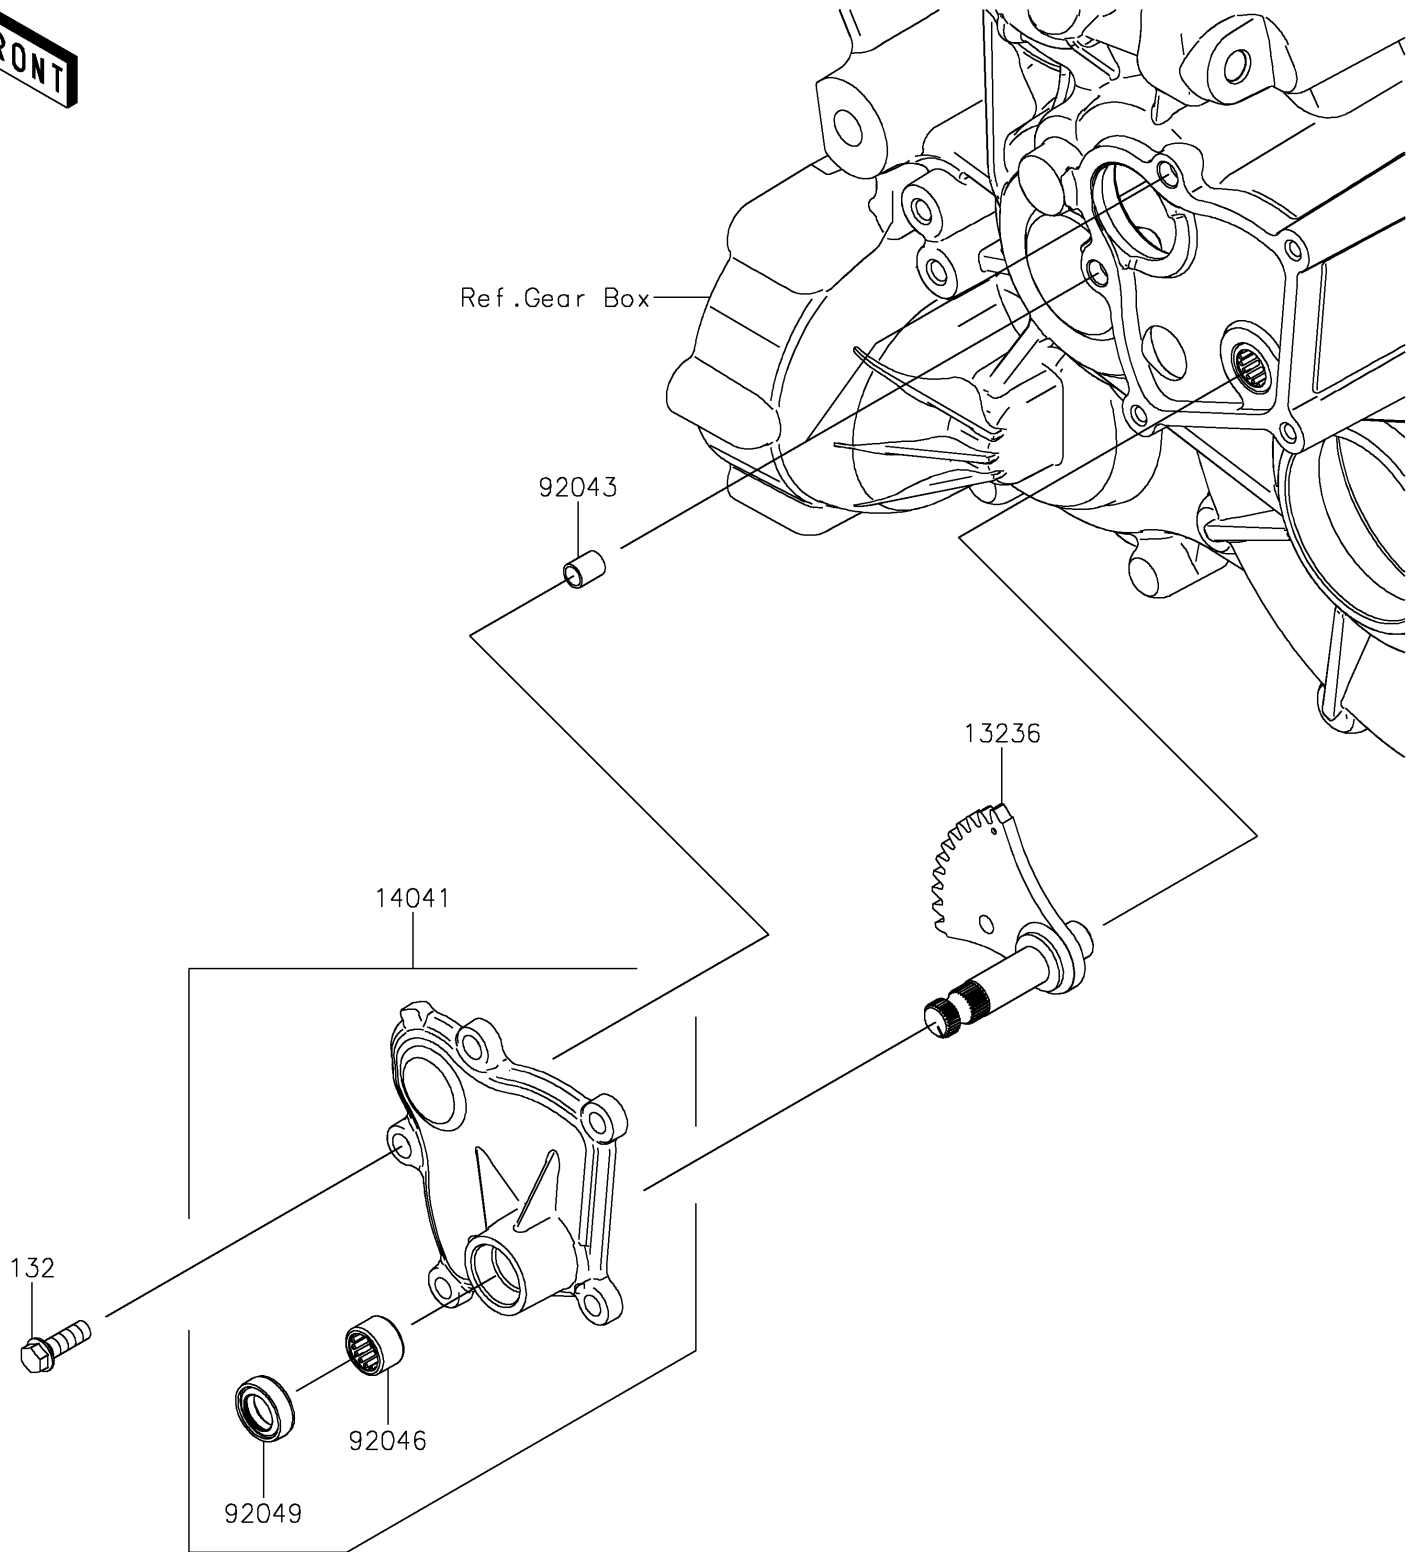

2025 TERYX KRX® 1000 PARTS DIAGRAM

Gear Change Mechanism

E1370

2025 TERYX KRX® 1000 PARTS LIST

Gear Change Mechanism

ITEM NAME	PART NUMBER	QUANTITY
LEVER-COMP (Ref # 13236)	13236-0816	1
COVER-COMP (Ref # 14041)	14041-0614	1
PIN,DOWEL,8X10 (Ref # 92043)	92043-1302	2
BEARING-NEEDLE,HK1210FM (Ref # 92046)	92046-0034	1
SEAL-OIL,CLUTCH RELEASE (Ref # 92049)	92049-1475	1
BOLT-FLANGED-SMALL,6X18 (Ref # 132)	132BA0618	5