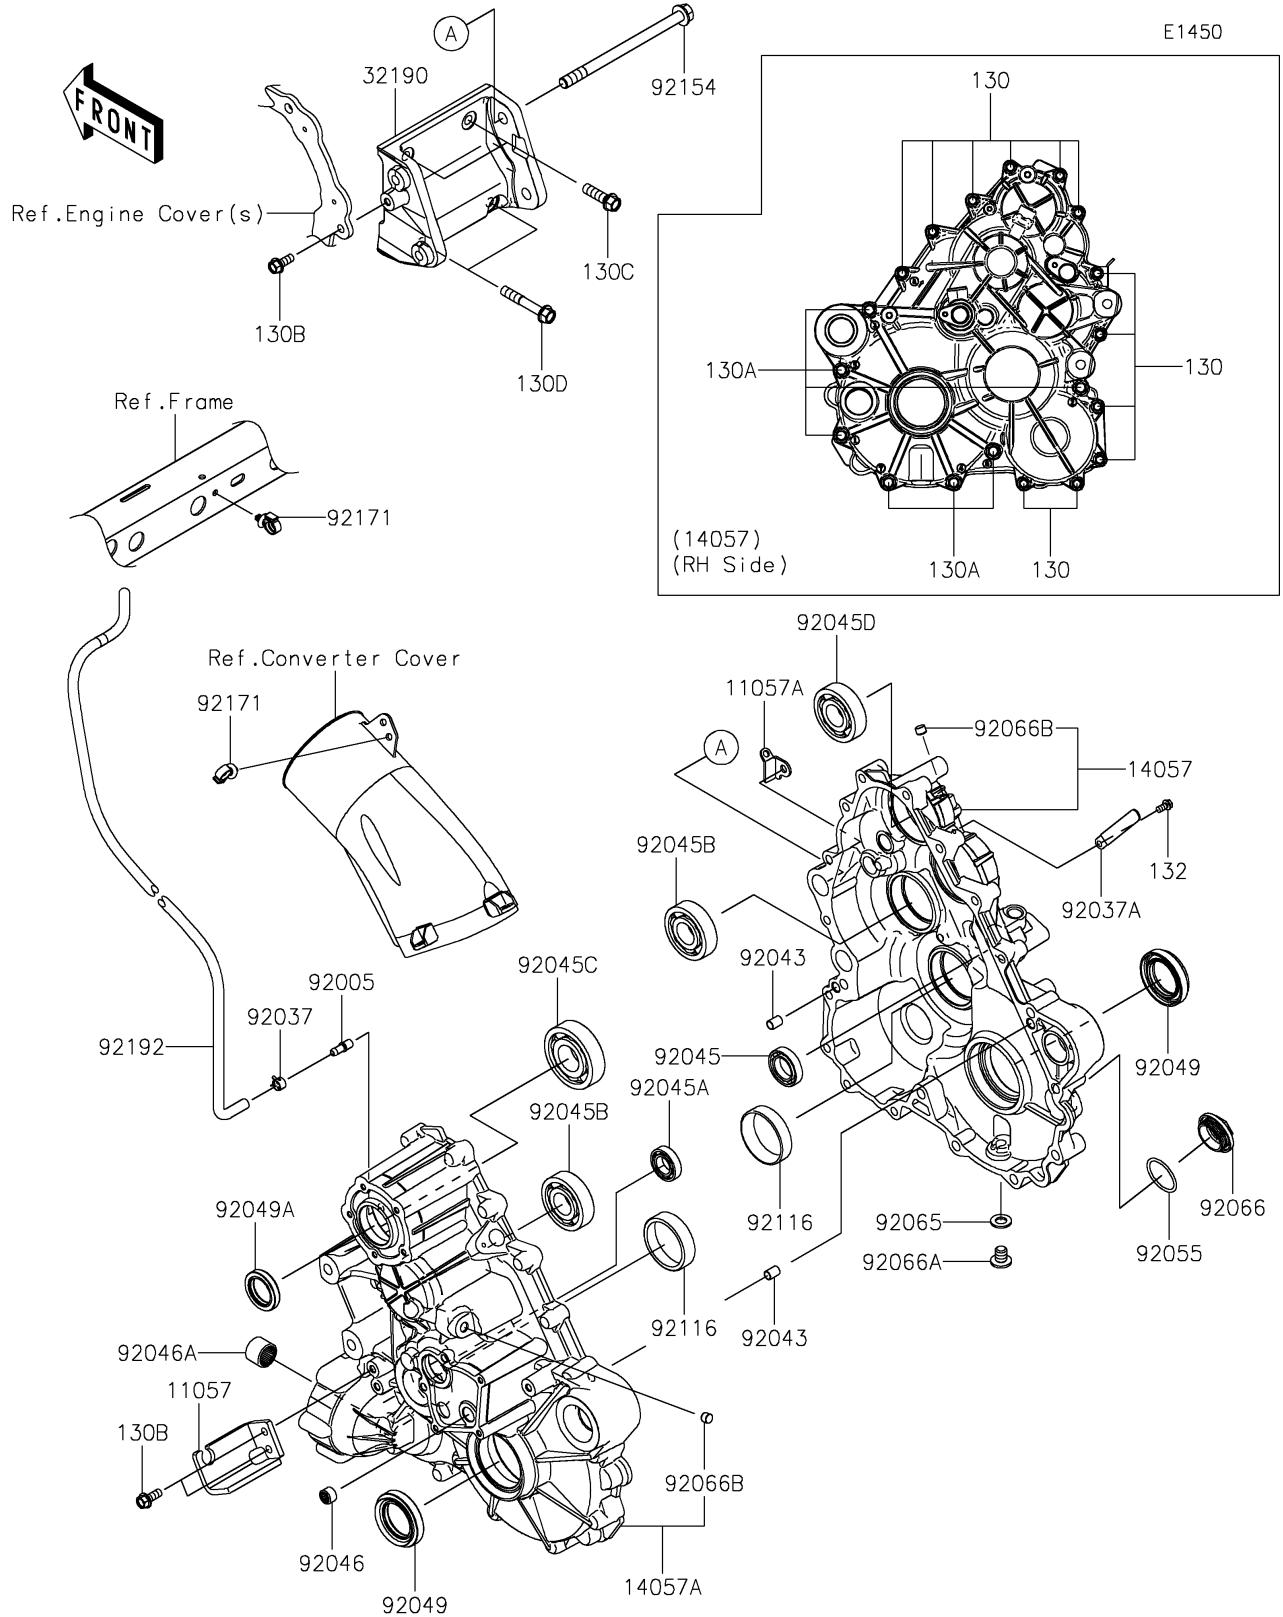

2025 Teryx KRX 1000 PARTS DIAGRAM

Gear Box

2025 Teryx KRX 1000 PARTS LIST

Gear Box

ITEM NAME	PART NUMBER	QUANTITY
BRACKET,CABLE (Ref # 11057)	11057-1898	1
BRACKET (Ref # 11057A)	11057-4094	1
CASE-COMP-GEAR (Ref # 14057)	14057-0023	1
CASE-COMP-GEAR (Ref # 14057A)	14057-0024	1
BRACKET-ENGINE (Ref # 32190)	32190-0776	1
FITTING,BREATHER (Ref # 92005)	92005-1127	1
CLAMP,TUBE (Ref # 92037)	92037-1505	1
CLAMP (Ref # 92037A)	92037-1993	1
PIN,DOWEL,10X14 (Ref # 92043)	92043-1037	2
BEARING-BALL,#6905 (Ref # 92045)	92045-036	1
BEARING-BALL,6904 (Ref # 92045A)	92045-0705	1
BEARING-BALL,6305RSH2 (Ref # 92045B)	92045-0899	2
BEARING-BALL,TMB306C3 (Ref # 92045C)	92045-0900	1
BEARING-BALL,6305 (Ref # 92045D)	92045-0947	1
BEARING-NEEDLE,HK1210FM (Ref # 92046)	92046-0034	1
BEARING-NEEDLE (Ref # 92046A)	92046-0039	1
SEAL-OIL,TC9Y 40X62X10X17.2 (Ref # 92049)	92049-0815	2
SEAL-OIL,HTC 30X45X8 (Ref # 92049A)	92049-0848	1
RING-O,35.8MM (Ref # 92055)	92055-1281	1
GASKET,12X22X2 (Ref # 92065)	92065-097	1
PLUG,36X7.5 (Ref # 92066)	92066-0744	1
PLUG,12X15 (Ref # 92066A)	92066-0943	1
PLUG (Ref # 92066B)	92066-1013	2
BEARING-ROLLER,HC30305J (Ref # 92116)	92116-0011	2
BOLT,12X175 (Ref # 92154)	92154-3859	2
CLAMP (Ref # 92171)	92171-0453	2
TUBE,5.8X10.8X935 (Ref # 92192)	92192-1921	1
BOLT-FLANGED,8X45 (Ref # 130)	130BA0845	12
BOLT-FLANGED,10X55 (Ref # 130A)	130BA1055	7

2025 Teryx KRX 1000 PARTS LIST

Gear Box

ITEM NAME	PART NUMBER	QUANTITY
BOLT-FLANGED,8X20 (Ref # 130B)	130CA0820	3
BOLT-FLANGED,10X35 (Ref # 130C)	130CA1035	2
BOLT-FLANGED,10X60 (Ref # 130D)	130CA1060	2
BOLT-FLANGED-SMALL,6X12 (Ref # 132)	132BA0612	1