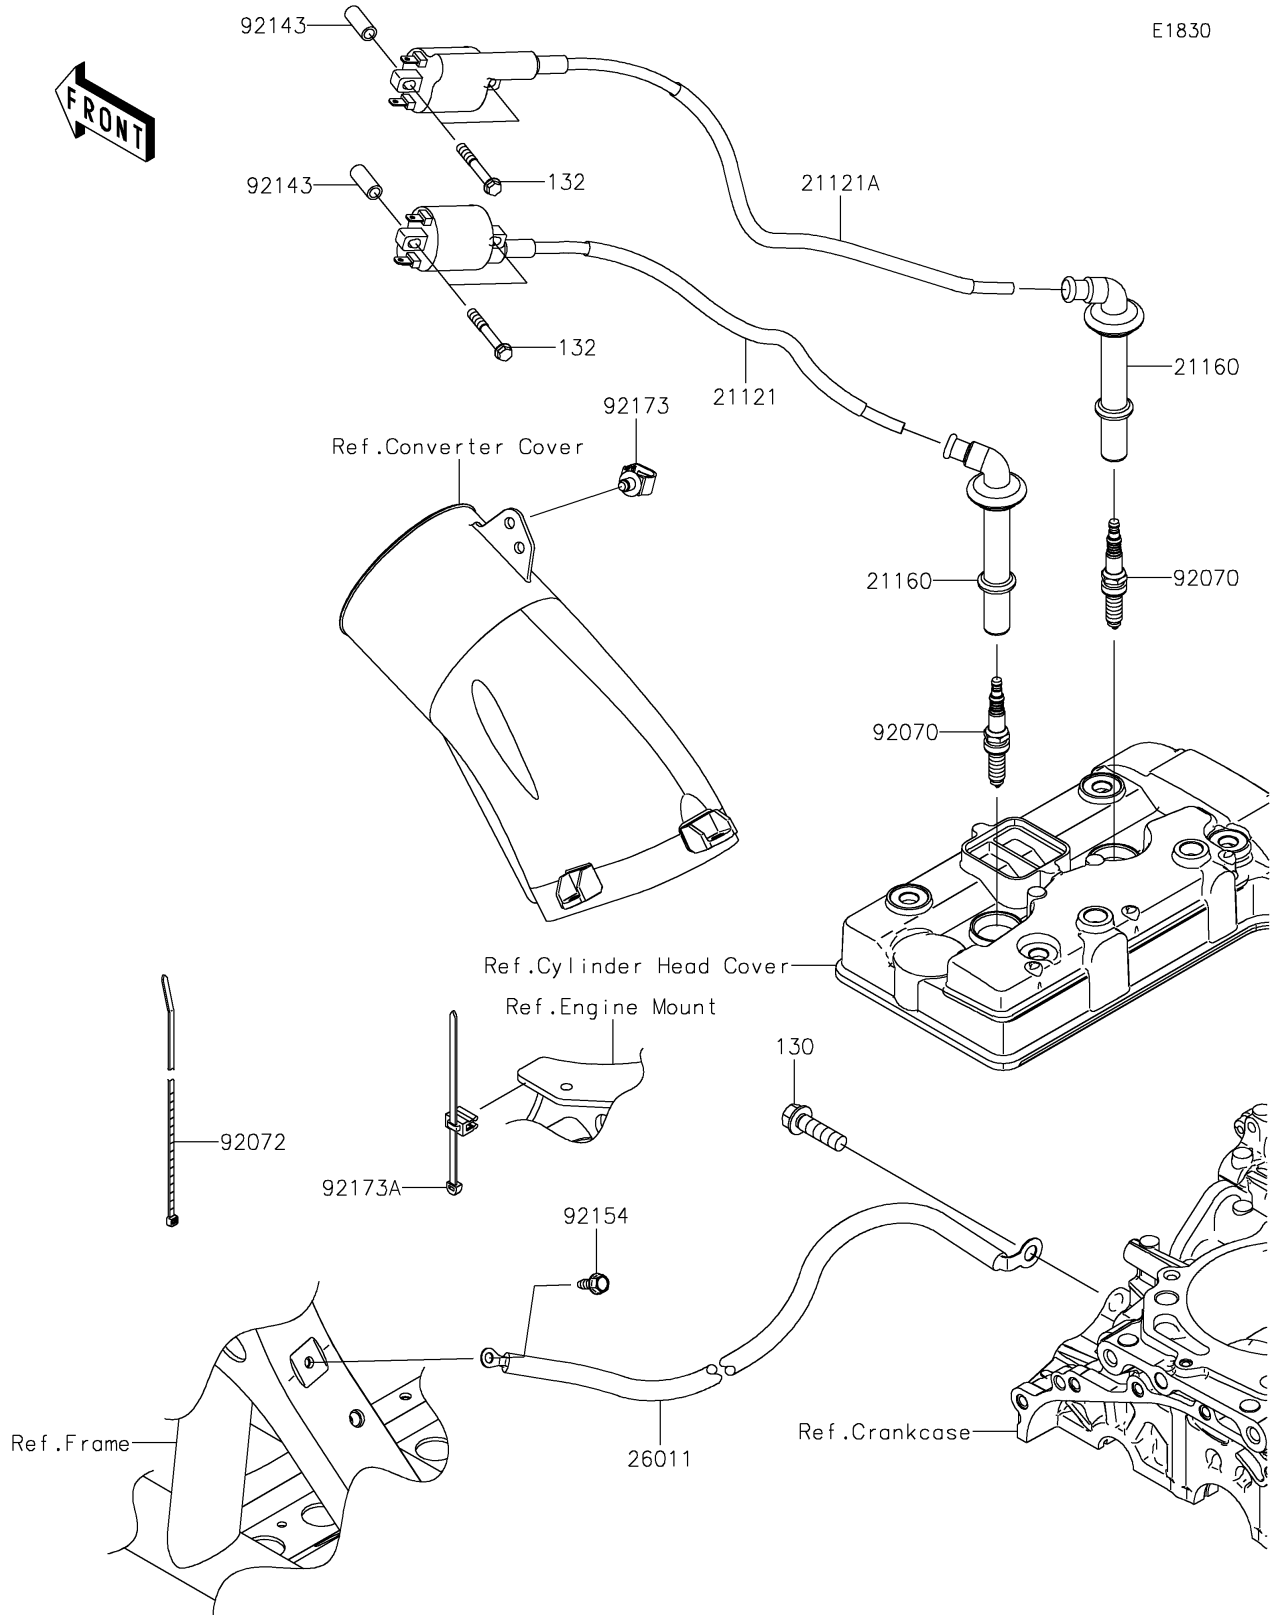

2025 TERYX KRX® 1000 PARTS DIAGRAM

Ignition System

2025 TERYX KRX® 1000 PARTS LIST

Ignition System

ITEM NAME	PART NUMBER	QUANTITY
COIL-IGNITION,#1 (Ref # 21121)	21121-0736	1
COIL-IGNITION,#2 (Ref # 21121A)	21121-0737	1
CAP-ASSY-PLUG (Ref # 21160)	21160-0032	2
WIRE-LEAD (Ref # 26011)	26011-2412	1
PLUG-SPARK,SILMAR9F9(NGK) (Ref # 92070)	92070-0721	2
BAND,L=292.1 (Ref # 92072)	92072-3509	2
COLLAR (Ref # 92143)	92143-1046	4
BOLT,FLANGED,6X16 (Ref # 92154)	92154-0551	1
CLAMP,12MM DIA. (Ref # 92173)	92173-0736	1
CLAMP (Ref # 92173A)	92173-2089	1
BOLT-FLANGED,10X35 (Ref # 130)	130BA1035	1
BOLT-FLANGED-SMALL,6X45 (Ref # 132)	132BA0645	4