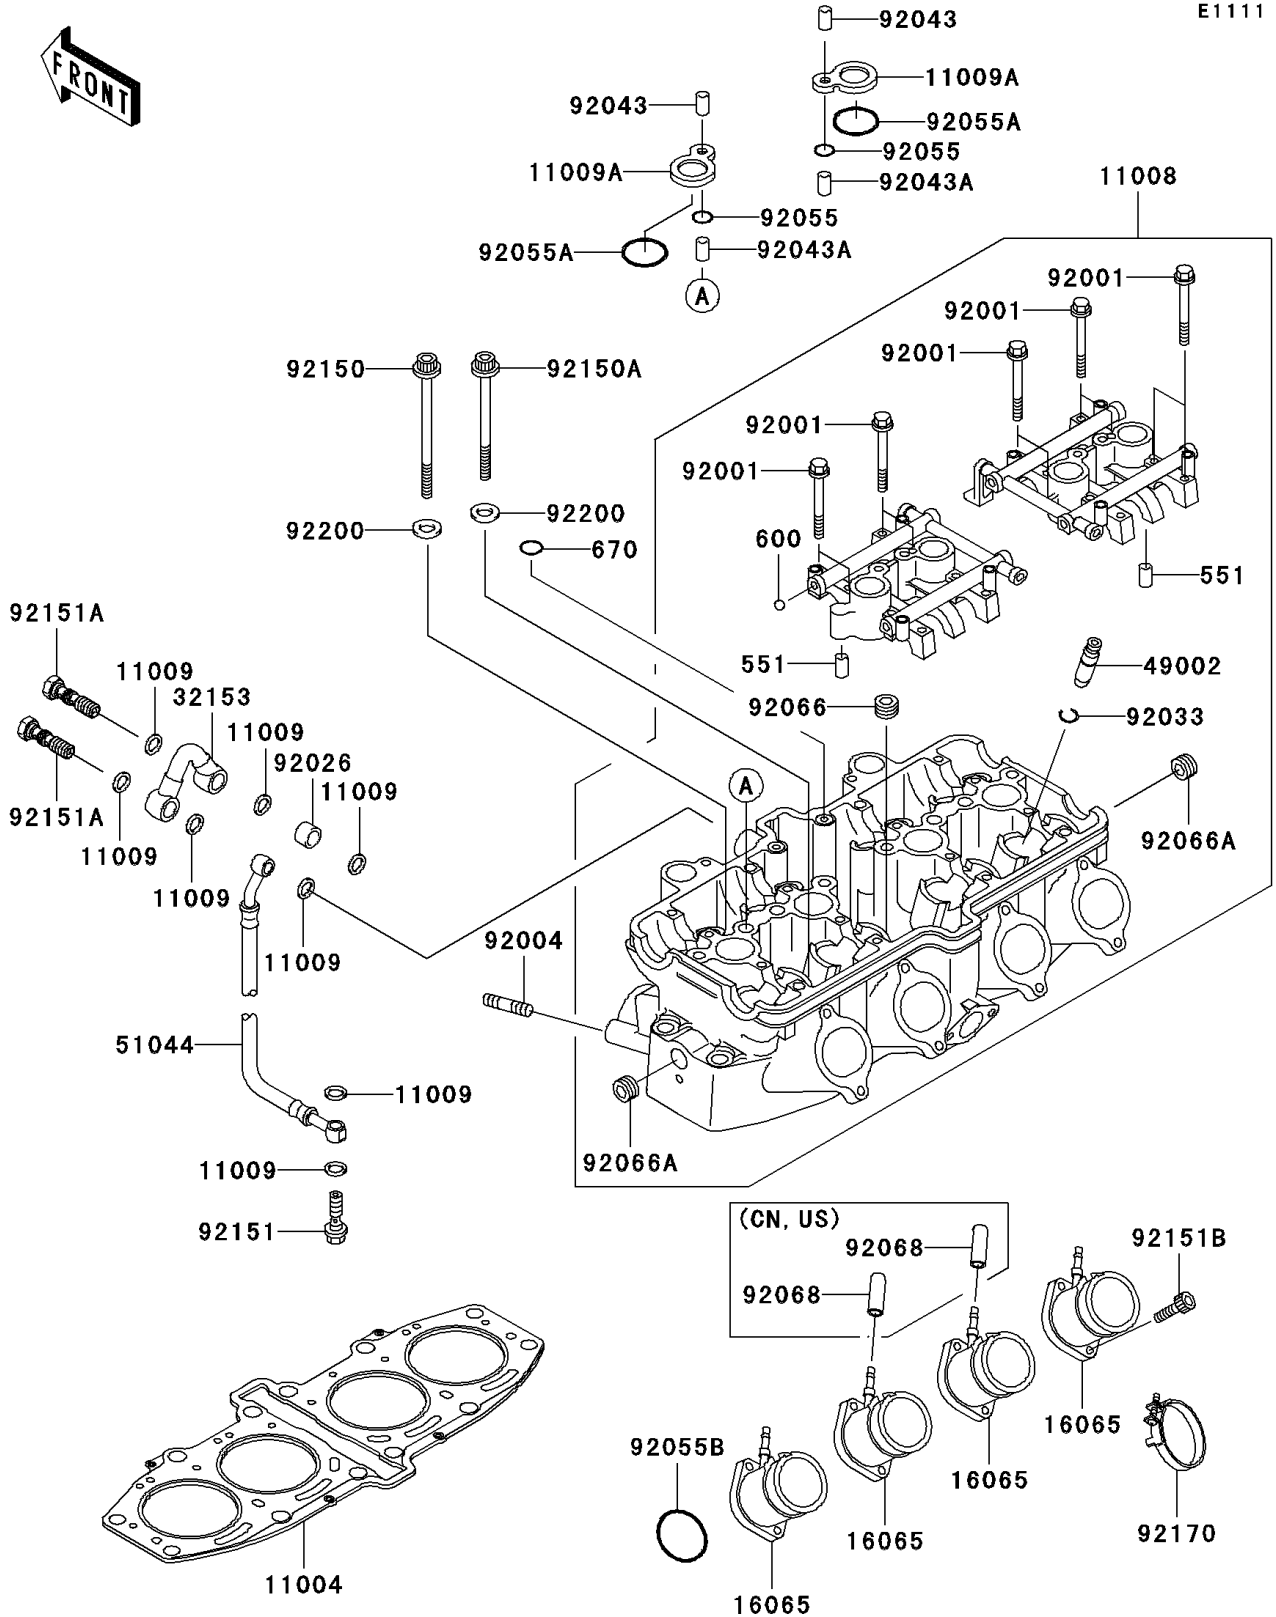

2003 ZZR600 PARTS DIAGRAM

Cylinder Head

2003 ZZR600 PARTS LIST

Cylinder Head

ITEM NAME	PART NUMBER	QUANTITY
PIN-DOWEL,6X12 (Ref # 551)	551A0612	4
BALL-STEEL,9/32" (Ref # 600)	600A0900	12
O RING,8MM (Ref # 670)	670D1508	2
GASKET-HEAD (Ref # 11004)	11004-0021	1
HEAD-COMP-CYLINDER (Ref # 11008)	11008-1273	1
GASKET,10X14.5X1.5 (Ref # 11009)	11009-1105	8
GASKET,SPARK PLUG (Ref # 11009A)	11009-1990	4
HOLDER-CARBURETOR (Ref # 16065)	16065-1276	4
PIPE (Ref # 32153)	32153-1418	1
GUIDE-VALVE (Ref # 49002)	49002-1121	AR
TUBE-ASSY (Ref # 51044)	51044-1213	1
BOLT,FLANGED,6X38 (Ref # 92001)	92001-1105	16
STUD,8X18 (Ref # 92004)	92004-1186	8
SPACER,10.5X15.1X10 (Ref # 92026)	92026-1393	1
RING-SNAP (Ref # 92033)	92033-1247	16
PIN,6.2X8X14 (Ref # 92043)	92043-1263	4
PIN,8.2X10X14 (Ref # 92043A)	92043-1264	4
RING-O,11.5X1.5 (Ref # 92055)	92055-1469	4
RING-O (Ref # 92055A)	92055-1470	4
RING-O,42X1.9 (Ref # 92055B)	92055-1519	4
PLUG,PT1/2X12.5 (Ref # 92066)	92066-0002	4
PLUG,PT3/8X10 (Ref # 92066A)	92066-1346	2
BOLT,10X165 (Ref # 92150)	92150-1368	2
BOLT,10X151 (Ref # 92150A)	92150-1369	10
BOLT,BANJO,10X23 (Ref # 92151)	92151-1349	1
BOLT,BANJO,10X37 (Ref # 92151A)	92151-1867	2
BOLT,SOCKET,6X14 (Ref # 92151B)	92151-1869	8
CLAMP (Ref # 92170)	92170-1908	4
WASHER,10.5X19X2.3 (Ref # 92200)	92200-1042	12

2003 ZZR600 PARTS LIST

Cylinder Head

ITEM NAME	PART NUMBER	QUANTITY
PLUG,12X25 (Ref # 92068)	92068-006	2