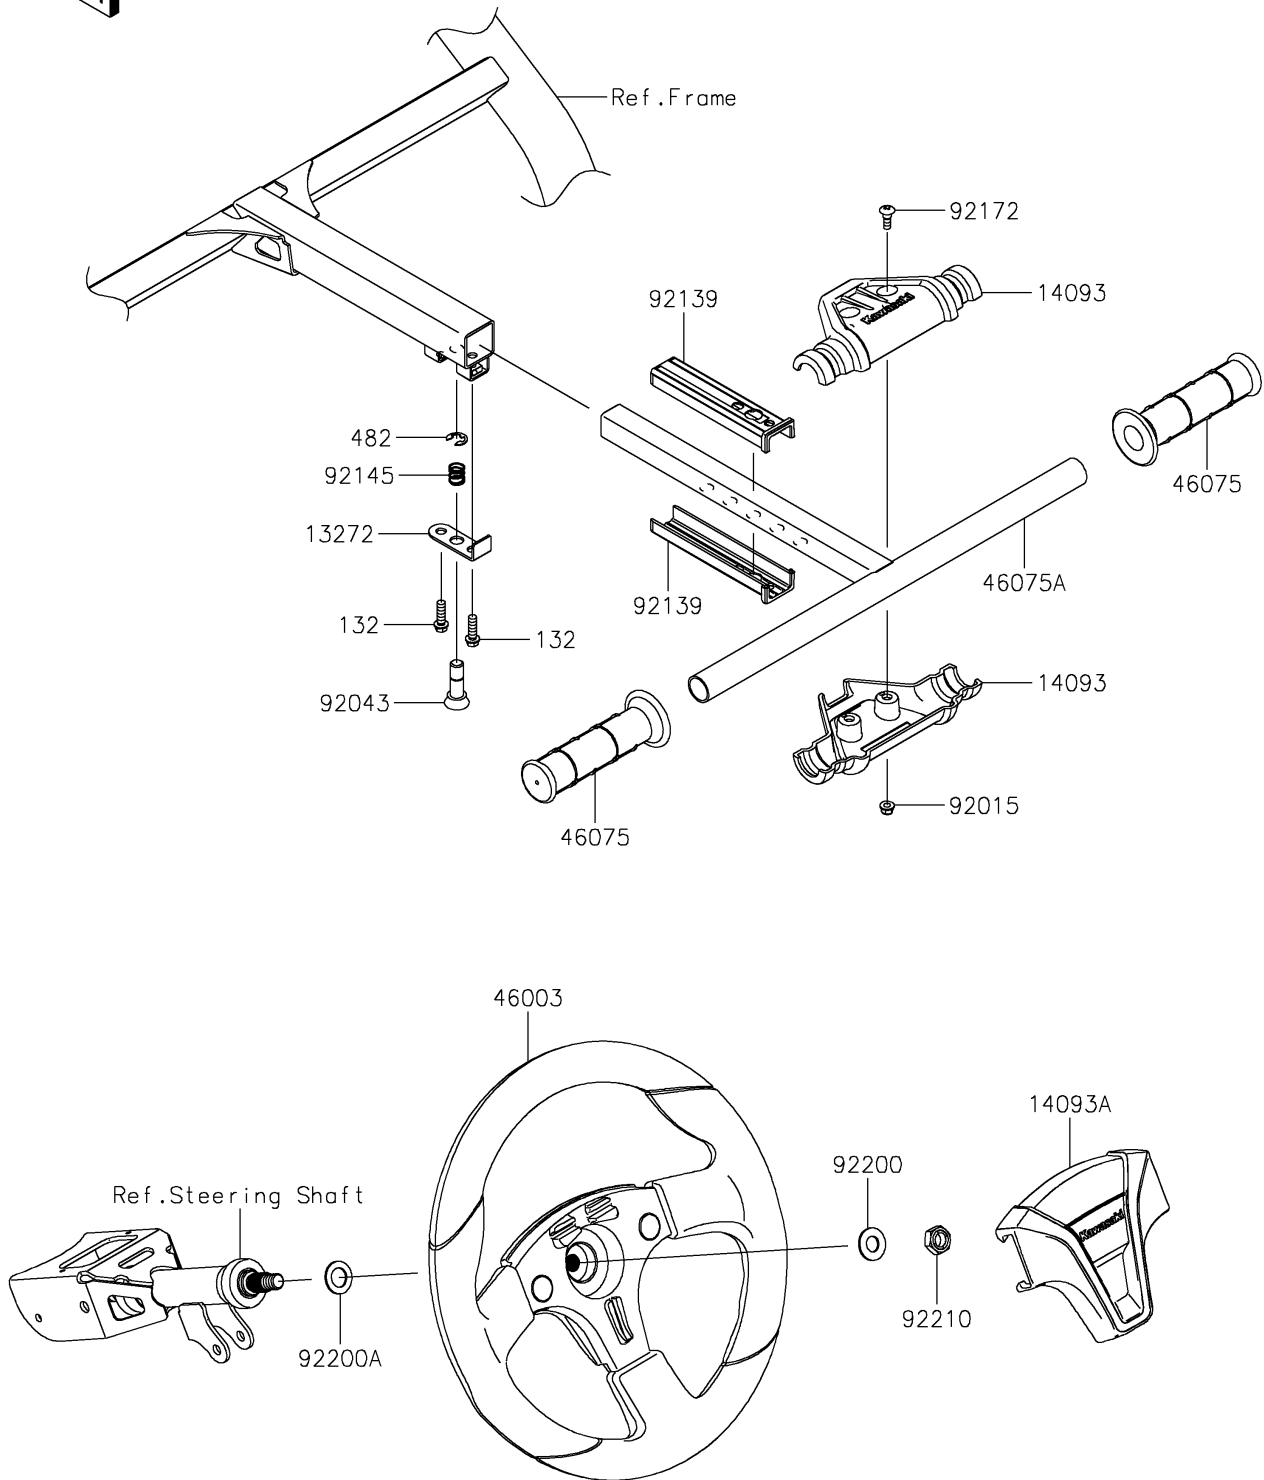

# 2025 Teryx KRX 1000 PARTS DIAGRAM

Steering Wheel

F2311

## 2025 Teryx KRX 1000 PARTS LIST

### Steering Wheel

ITEM NAME	PART NUMBER	QUANTITY
PLATE (Ref # 13272)	13272-3869	1
COVER,PASSENGER GRIP (Ref # 14093)	14093-0802	2
COVER,HANDLE (Ref # 14093A)	14093-0803	1
HANDLE (Ref # 46003)	46003-0809	1
GRIP (Ref # 46075)	46075-0065	2
GRIP,PIPE (Ref # 46075A)	46075-0658	1
NUT,LOCK,FLANGED,5MM (Ref # 92015)	92015-1752	2
PIN (Ref # 92043)	92043-7503	1
BUSHING (Ref # 92139)	92139-1143	2
SPRING (Ref # 92145)	92145-7507	1
SCREW,5MM (Ref # 92172)	92172-0261	2
WASHER,12.1X25X1.6 (Ref # 92200)	92200-0455	1
WASHER,15X25X1.6 (Ref # 92200A)	92200-0460	1
NUT,LOCK,12MM (Ref # 92210)	92210-1249	1
BOLT-FLANGED-SMALL,6X20 (Ref # 132)	132BB0620	2
CIRCLIP-TYPE-E,8MM (Ref # 482)	482EA8000	1