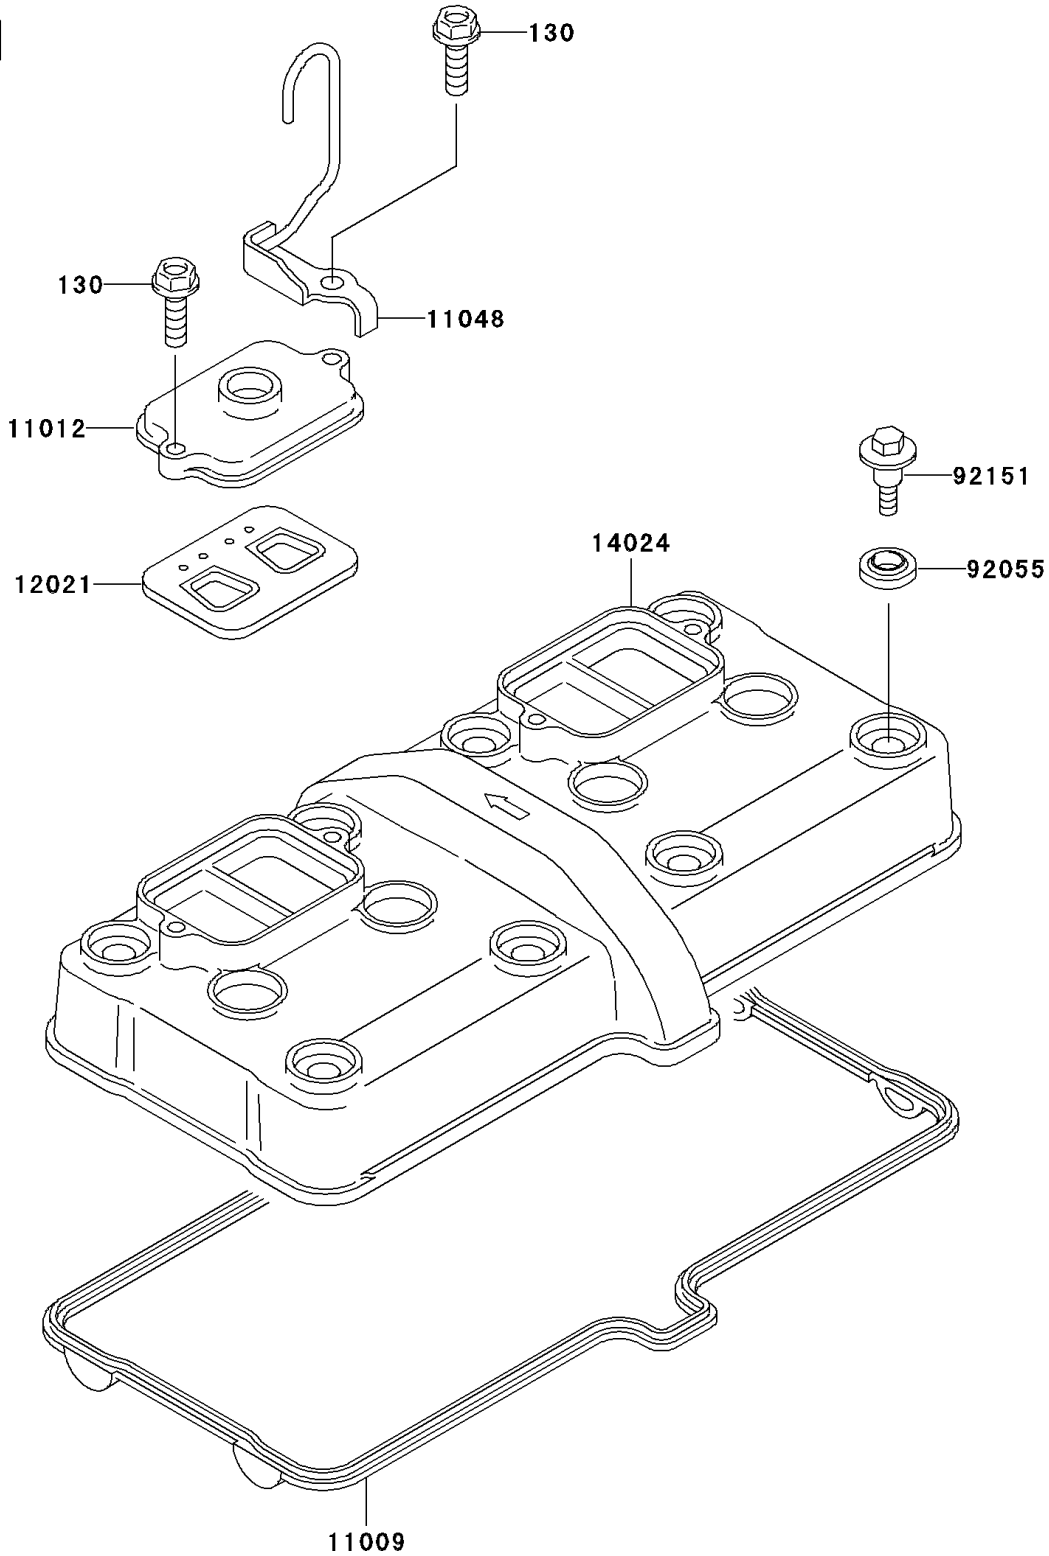

# 2003 ZZR600 PARTS DIAGRAM

Cylinder Head Cover

E1112

## 2003 ZZR600 PARTS LIST

### Cylinder Head Cover

ITEM NAME	PART NUMBER	QUANTITY
BOLT-FLANGED (Ref # 130)	130Z0620	4
GASKET,HEAD COVER (Ref # 11009)	11009-1991	1
CAP,REED VALVE (Ref # 11012)	11012-1758	2
BRACKET,THROTTLE CABLE (Ref # 11048)	11048-1204	1
VALVE-ASSY-REED (Ref # 12021)	12021-1119	2
COVER,HEAD (Ref # 14024)	14024-1875	1
RING-O,HEAD COVER BOLT (Ref # 92055)	92055-1352	8
BOLT,L=23.5 (Ref # 92151)	92151-1871	8