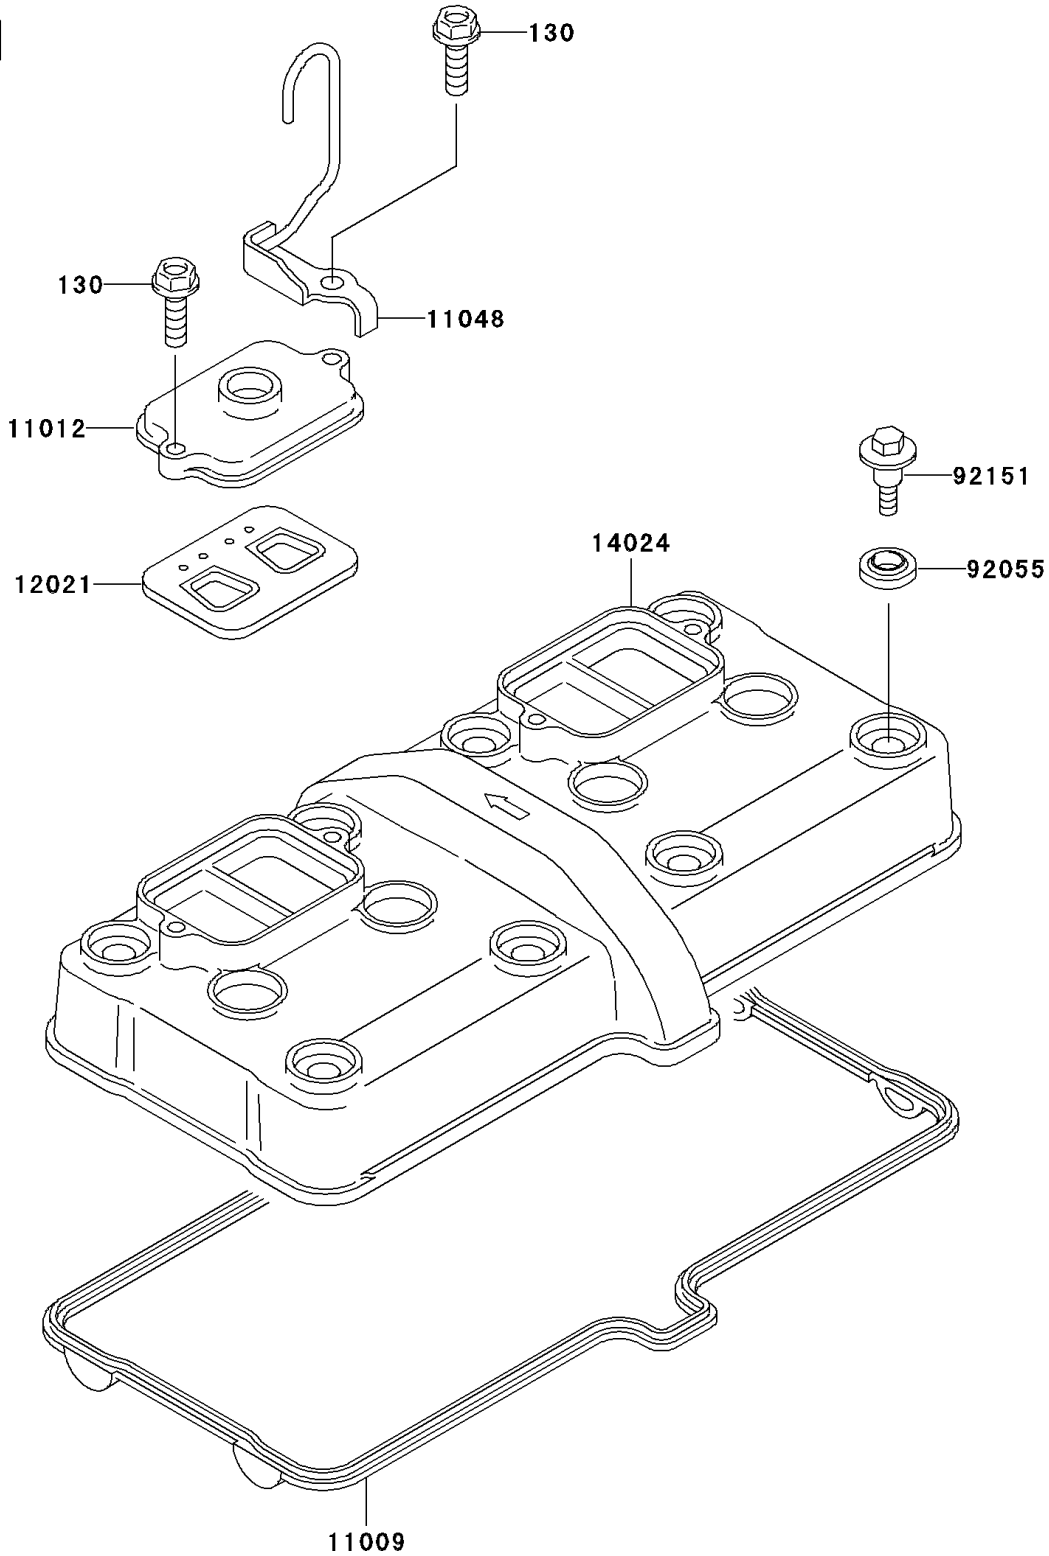

# 2005 ZZR600 (Canada Only) PARTS DIAGRAM

Cylinder Head Cover

E1112

### Cylinder Head Cover

ITEM NAME	PART NUMBER	QUANTITY
BOLT-FLANGED (Ref # 130)	130Z0620	4
GASKET,HEAD COVER (Ref # 11009)	11009-1991	1
CAP,REED VALVE (Ref # 11012)	11012-1758	2
BRACKET,THROTTLE CABLE (Ref # 11048)	11048-1204	1
VALVE-ASSY-REED (Ref # 12021)	12021-1119	2
COVER,HEAD (Ref # 14024)	14024-1875	1
RING-O,HEAD COVER BOLT (Ref # 92055)	92055-1352	8
BOLT,L=23.5 (Ref # 92151)	92151-1871	8