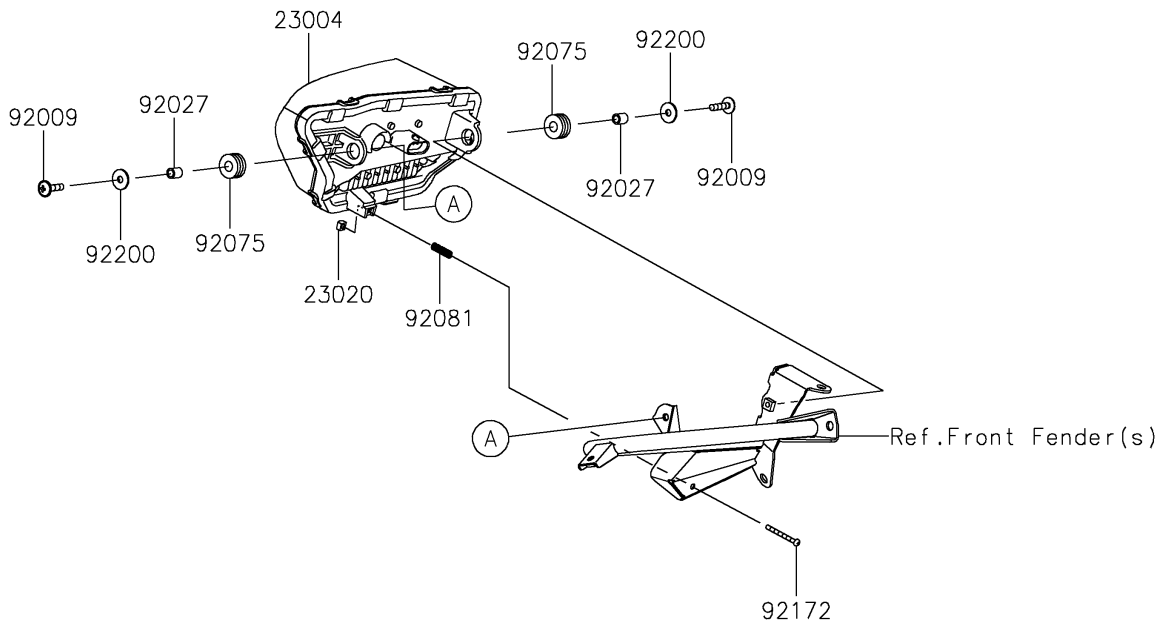

2025 Teryx KRX 1000 PARTS DIAGRAM

Headlight(s)

F2710

2025 Teryx KRX 1000 PARTS LIST

Headlight(s)

ITEM NAME	PART NUMBER	QUANTITY
LAMP-HEAD,LH,LED (Ref # 23004)	23004-0429	1
LAMP-HEAD,RH,LED (Ref # 23004A)	23004-0430	1
NUT,4MM,FOCUS ADJUST (Ref # 23020)	23020-018	2
SCREW,6X25 (Ref # 92009)	92009-1465	4
COLLAR,6.8X10X12 (Ref # 92027)	92027-162	4
DAMPER,10X24X12 (Ref # 92075)	92075-1690	4
SPRING,FOCUS ADJUST (Ref # 92081)	92081-1896	2
SCREW,4X40 (Ref # 92172)	92172-1092	2
WASHER,6.5X20X1.6 (Ref # 92200)	92200-0283	4