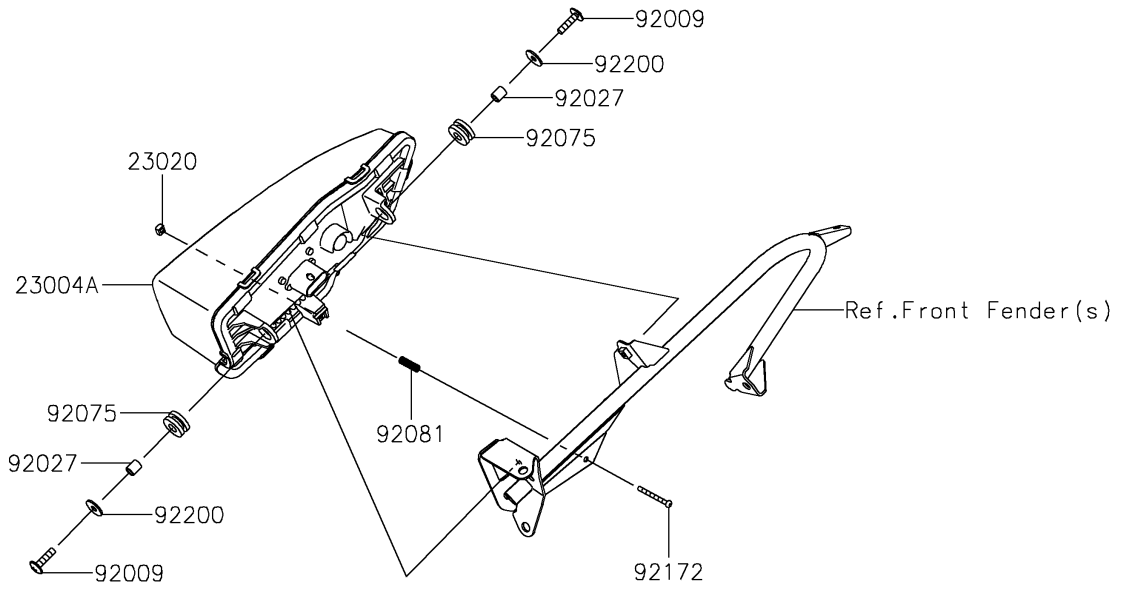

2025 Teryx KRX 1000 PARTS DIAGRAM

Headlight(s)

F2710

2025 Teryx KRX 1000 PARTS LIST

Headlight(s)

ITEM NAME	PART NUMBER	QUANTITY
LAMP-HEAD,LH,LED (Ref # 23004)	23004-0429	1
LAMP-HEAD,RH,LED (Ref # 23004A)	23004-0430	1
NUT,4MM,FOCUS ADJUST (Ref # 23020)	23020-018	2
SCREW,6X25 (Ref # 92009)	92009-1465	4
COLLAR,6.8X10X12 (Ref # 92027)	92027-162	4
DAMPER,10X24X12 (Ref # 92075)	92075-1690	4
SPRING,FOCUS ADJUST (Ref # 92081)	92081-1896	2
SCREW,4X40 (Ref # 92172)	92172-1092	2
WASHER,6.5X20X1.6 (Ref # 92200)	92200-0283	4