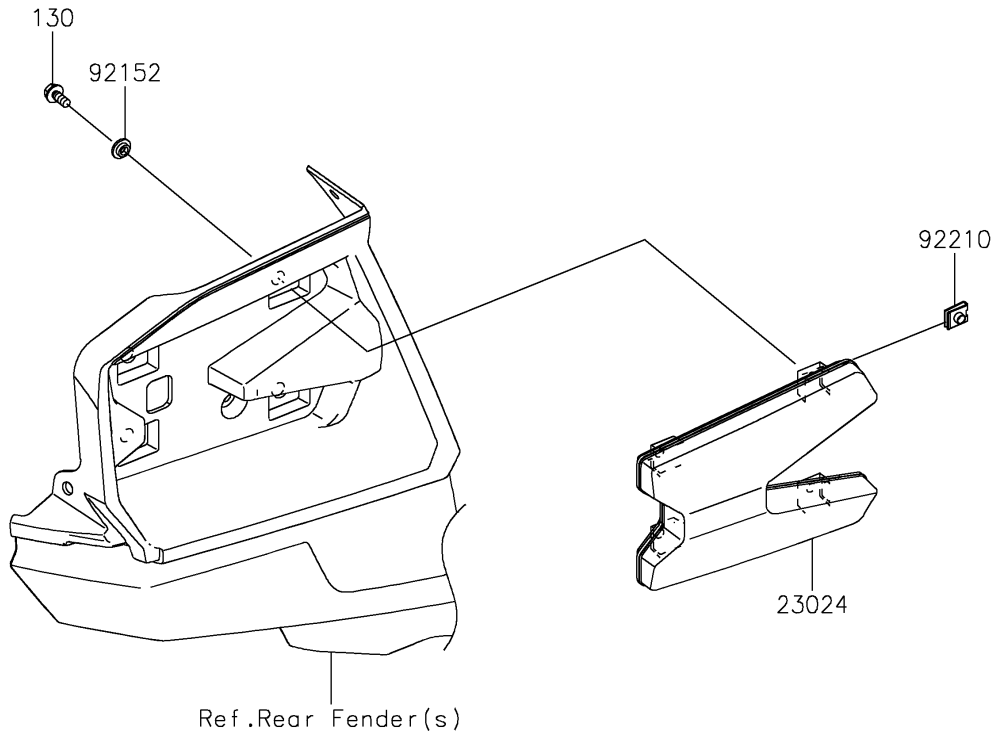

2025 Teryx KRX 1000 PARTS DIAGRAM

Taillight(s)

F2720

2025 Teryx KRX 1000 PARTS LIST

Taillight(s)

ITEM NAME	PART NUMBER	QUANTITY
LAMP-ASSY-TAIL,LED (Ref # 23024)	23024-0005	2
COLLAR,6.3X9.5X4.1 (Ref # 92152)	92152-1571	8
NUT (Ref # 92210)	92210-1125	8
BOLT-FLANGED,6X14 (Ref # 130)	130BA0614	8