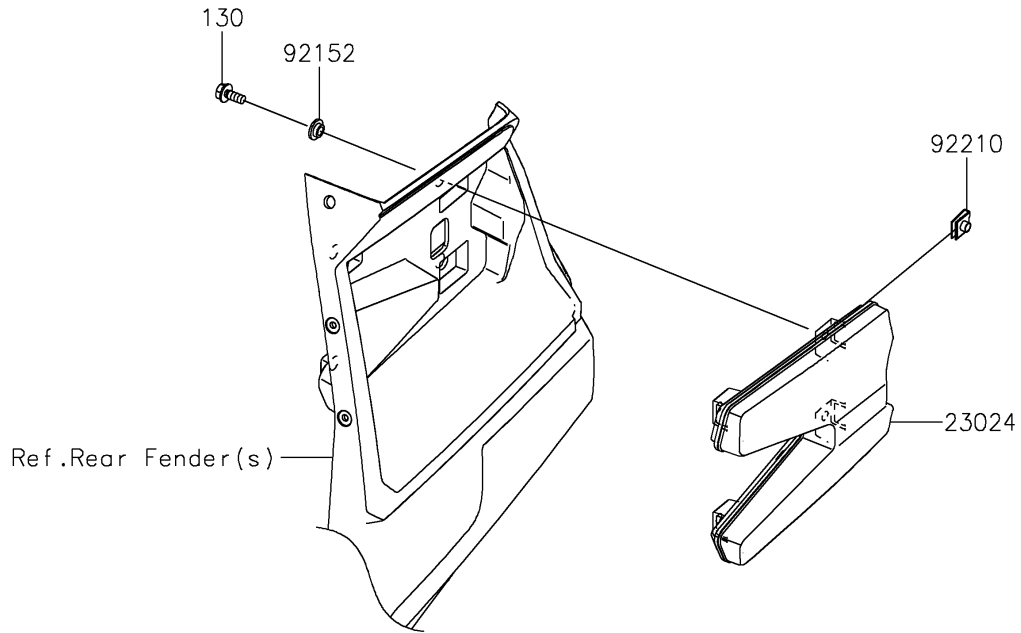

2025 Teryx KRX 1000 PARTS DIAGRAM

Taillight(s)

F2720

2025 Teryx KRX 1000 PARTS LIST

Taillight(s)

ITEM NAME	PART NUMBER	QUANTITY
LAMP-ASSY-TAIL,LED (Ref # 23024)	23024-0005	2
COLLAR,6.3X9.5X4.1 (Ref # 92152)	92152-1571	8
NUT (Ref # 92210)	92210-1125	8
BOLT-FLANGED,6X14 (Ref # 130)	130BA0614	8