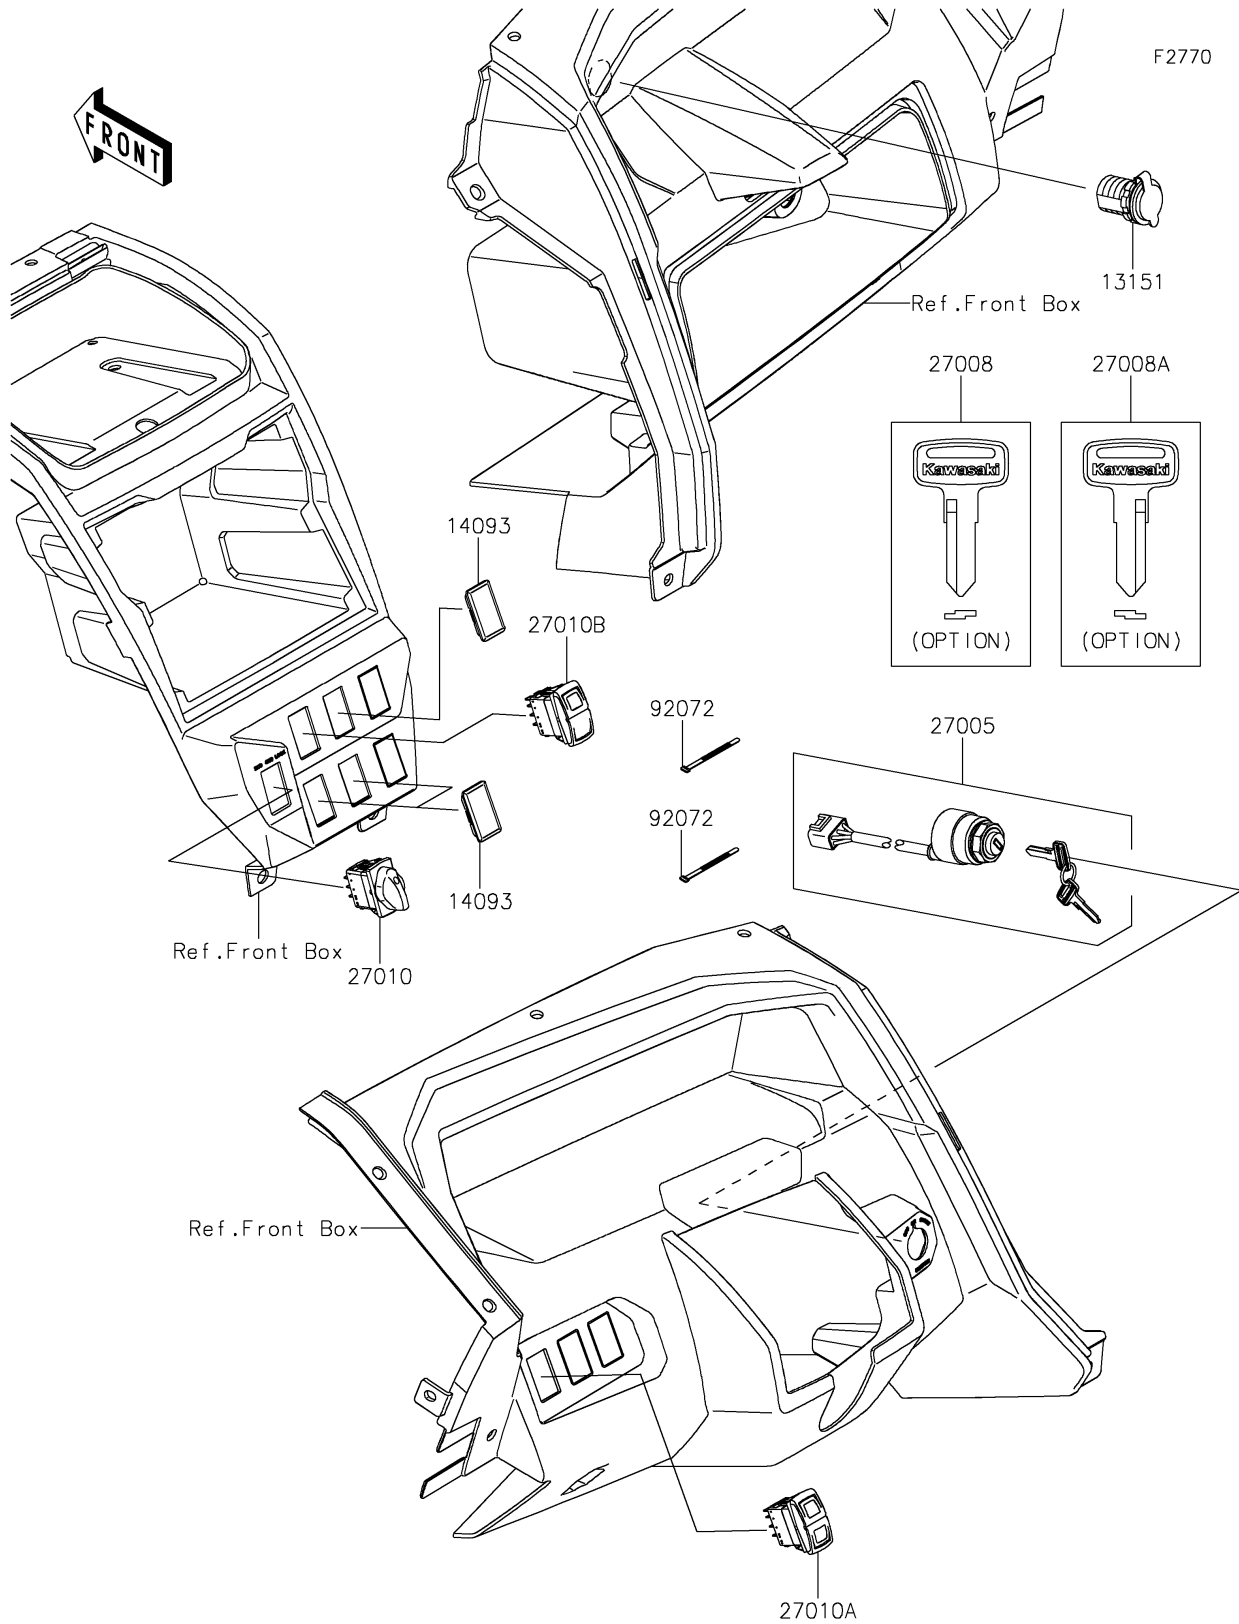

2025 Teryx KRX 1000 PARTS DIAGRAM

Ignition Switch

2025 Teryx KRX 1000 PARTS LIST

Ignition Switch

ITEM NAME	PART NUMBER	QUANTITY
SWITCH-COMP,OUTLET,12V (Ref # 13151)	13151-0556	1
COVER,SWITCH (Ref # 14093)	14093-1202	3
SWITCH-ASSY-IGNITION (Ref # 27005)	27005-0643	1
KEY-LOCK,BLANK (Ref # 27008)	27008-1153	1
KEY-LOCK,BLANK (Ref # 27008A)	27008-1157	1
SWITCH,2WD/4WD (Ref # 27010)	27010-0902	1
SWITCH,HEAD LIGHT (Ref # 27010A)	27010-0903	1
SWITCH,POWER MODE (Ref # 27010B)	27010-0904	1
BAND,L=123 (Ref # 92072)	92072-030	2