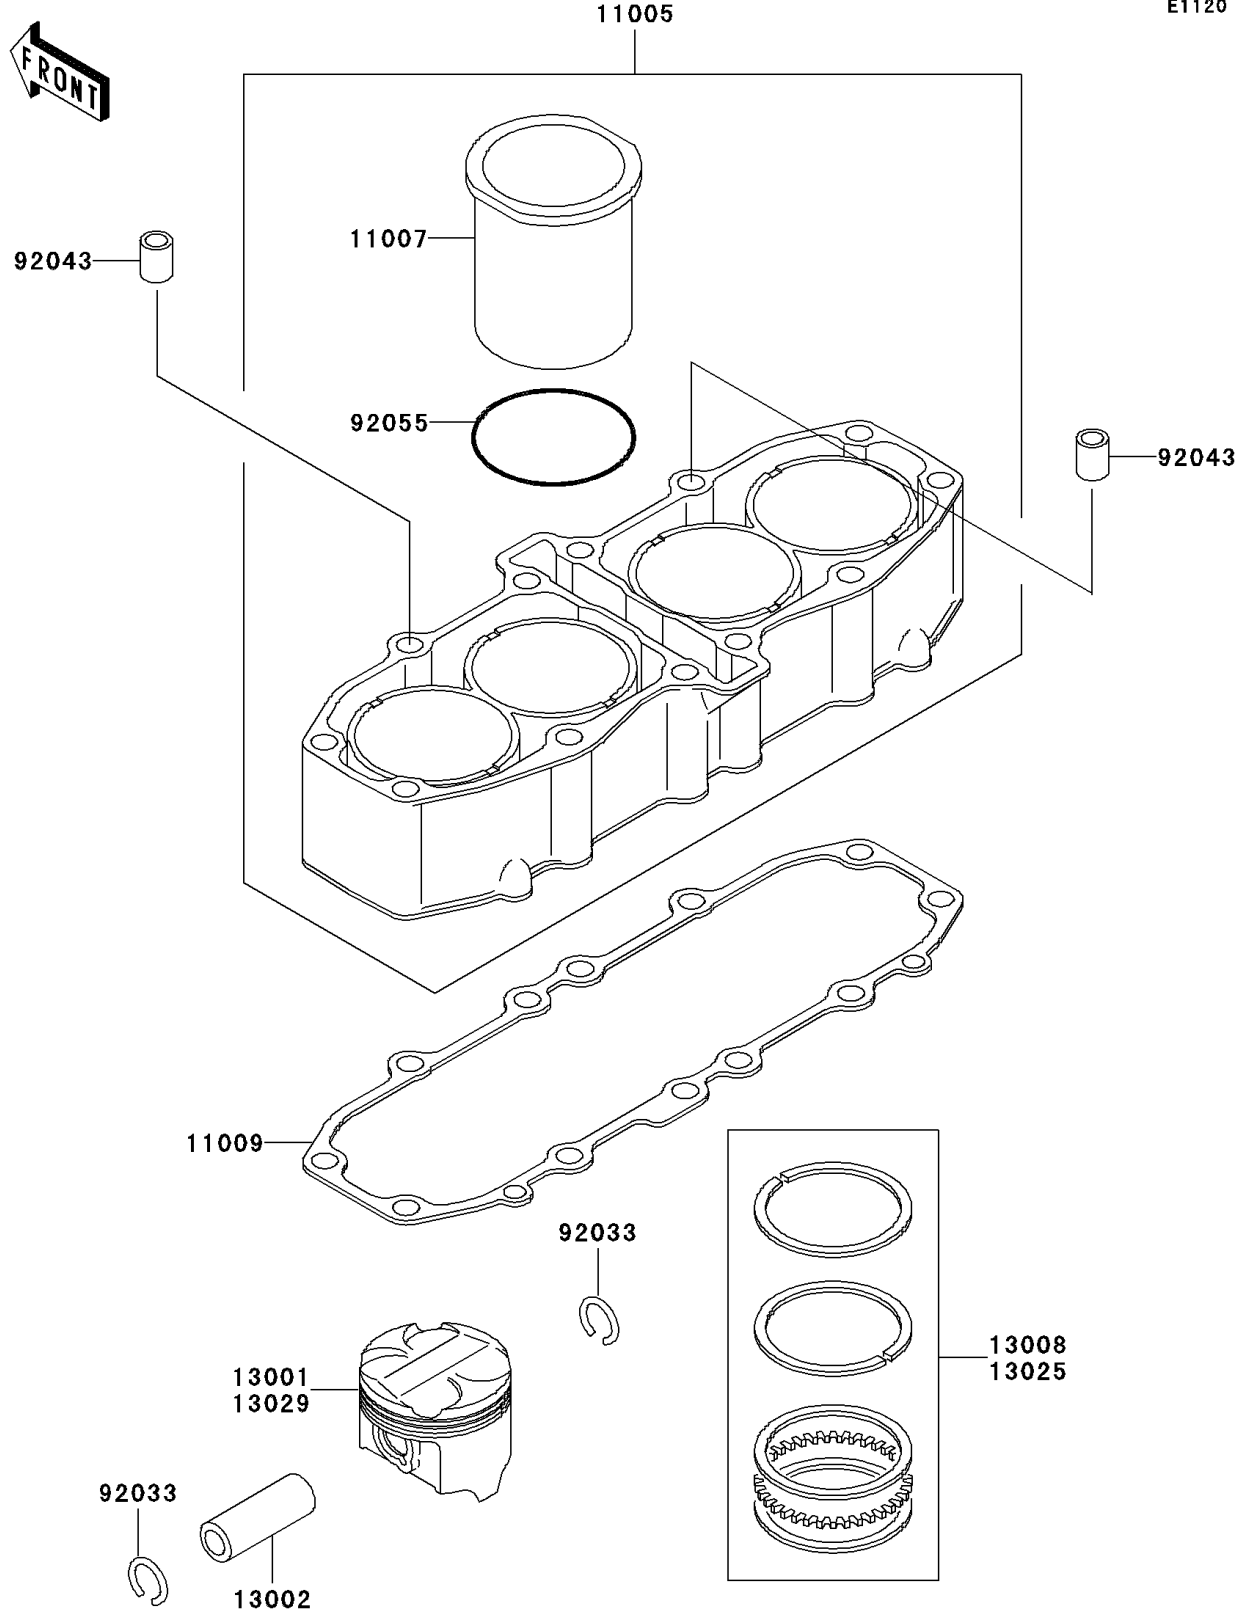

2005 ZZR600 (Canada Only) PARTS DIAGRAM

Cylinder/Piston(s)

E1120

2005 ZZR600 (Canada Only) PARTS LIST

Cylinder/Piston(s)

ITEM NAME	PART NUMBER	QUANTITY
CYLINDER-ENGINE (Ref # 11005)	11005-1690	1
LINER-CYLINDER (Ref # 11007)	11007-1123	4
GASKET,CYLINDER BASE (Ref # 11009)	11009-1855	1
PISTON-ENGINE,STD (Ref # 13001)	13001-1384	4
PIN-PISTON (Ref # 13002)	13002-1115	4
RING-SET-PISTON,STD (Ref # 13008)	13008-1128	4
RING-SET-PISTON L,O/S 0.50 (Ref # 13025)	13025-1101	AR
PISTON-ENGINE L,O/S 0.50 (Ref # 13029)	13029-1214	AR
RING-SNAP,PISTON PIN (Ref # 92033)	92033-1161	8
PIN,10.1X12X14 (Ref # 92043)	92043-4009	2
RING-O,70.6X2.4 (Ref # 92055)	92055-1467	4