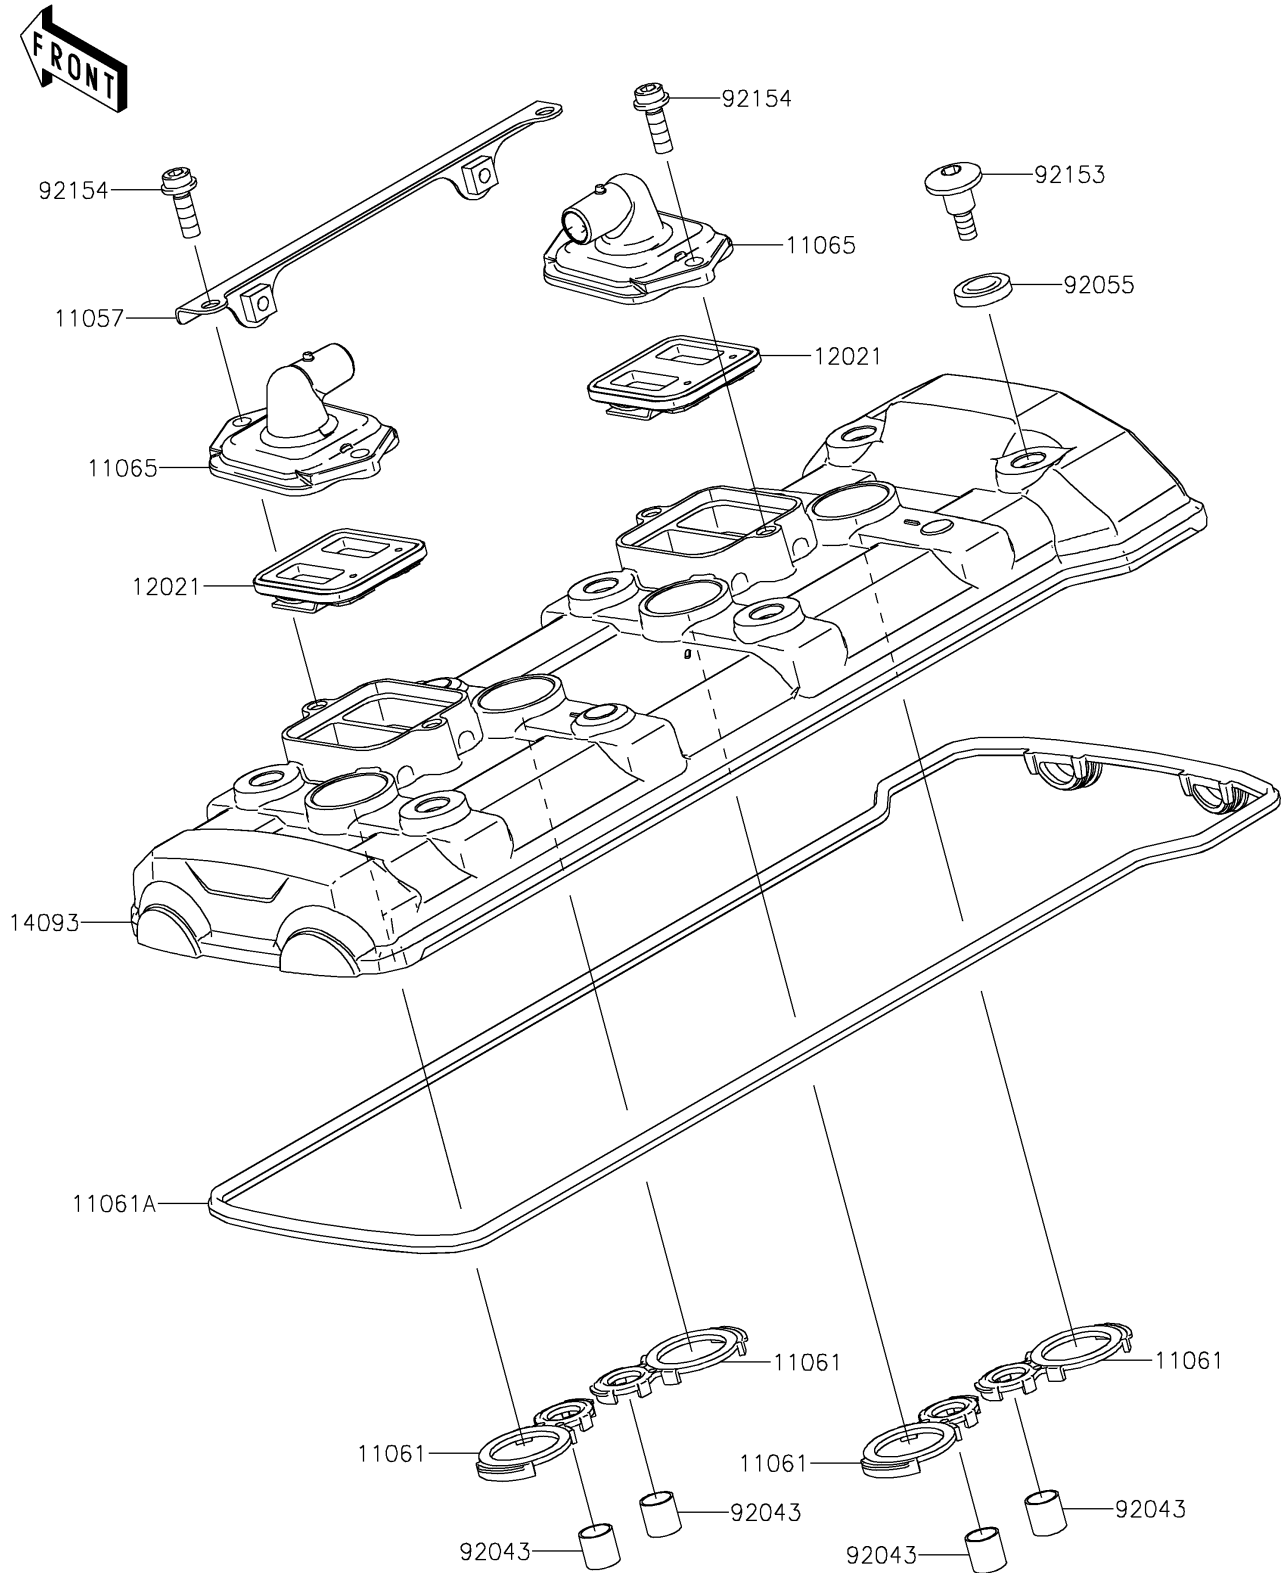

2023 Z900RS SE PARTS DIAGRAM

Cylinder Head Cover

E1112

2023 Z900RS SE PARTS LIST

Cylinder Head Cover

| ITEM NAME | PART NUMBER | QUANTITY |
|----------------------------------|-------------|----------|
| BRACKET,HEAT COVER (Ref # 11057) | 11057-0299 | 1 |
| GASKET,SPARK PLUG (Ref # 11061) | 11061-1213 | 4 |
| GASKET,HEAD (Ref # 11061A) | 11061-1214 | 1 |
| CAP,HEAD COVER (Ref # 11065) | 11065-0993 | 2 |
| VALVE-ASSY-REED (Ref # 12021) | 12021-0016 | 2 |
| COVER,HEAD (Ref # 14093) | 14093-0626 | 1 |
| PIN,10.1X12X14 (Ref # 92043) | 92043-4009 | 4 |
| RING-O (Ref # 92055) | 92055-0785 | 6 |
| BOLT,SOCKET,6X22.5 (Ref # 92153) | 92153-1779 | 6 |
| BOLT,SOCKET,6X18 (Ref # 92154) | 92154-0351 | 4 |