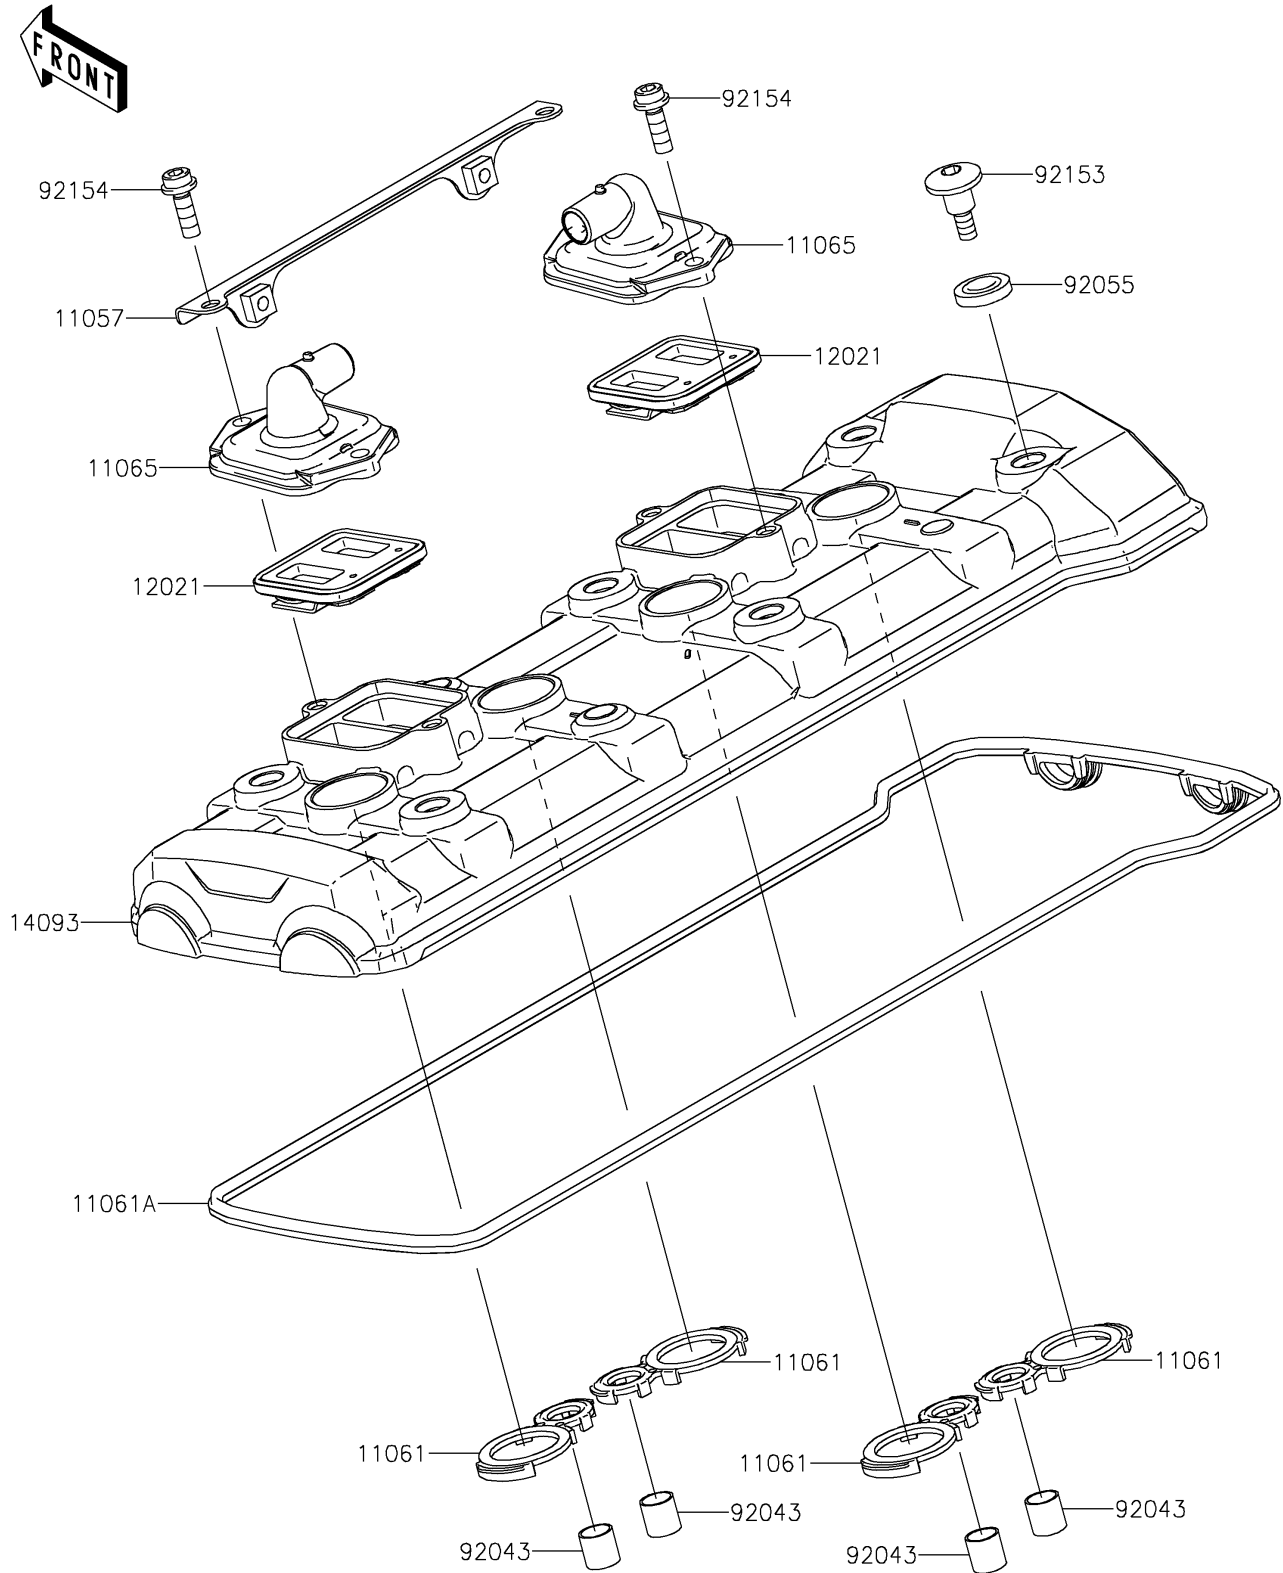

2022 Z900RS SE PARTS DIAGRAM

Cylinder Head Cover

E1112

2022 Z900RS SE PARTS LIST

Cylinder Head Cover

ITEM NAME	PART NUMBER	QUANTITY
-----------	-------------	----------