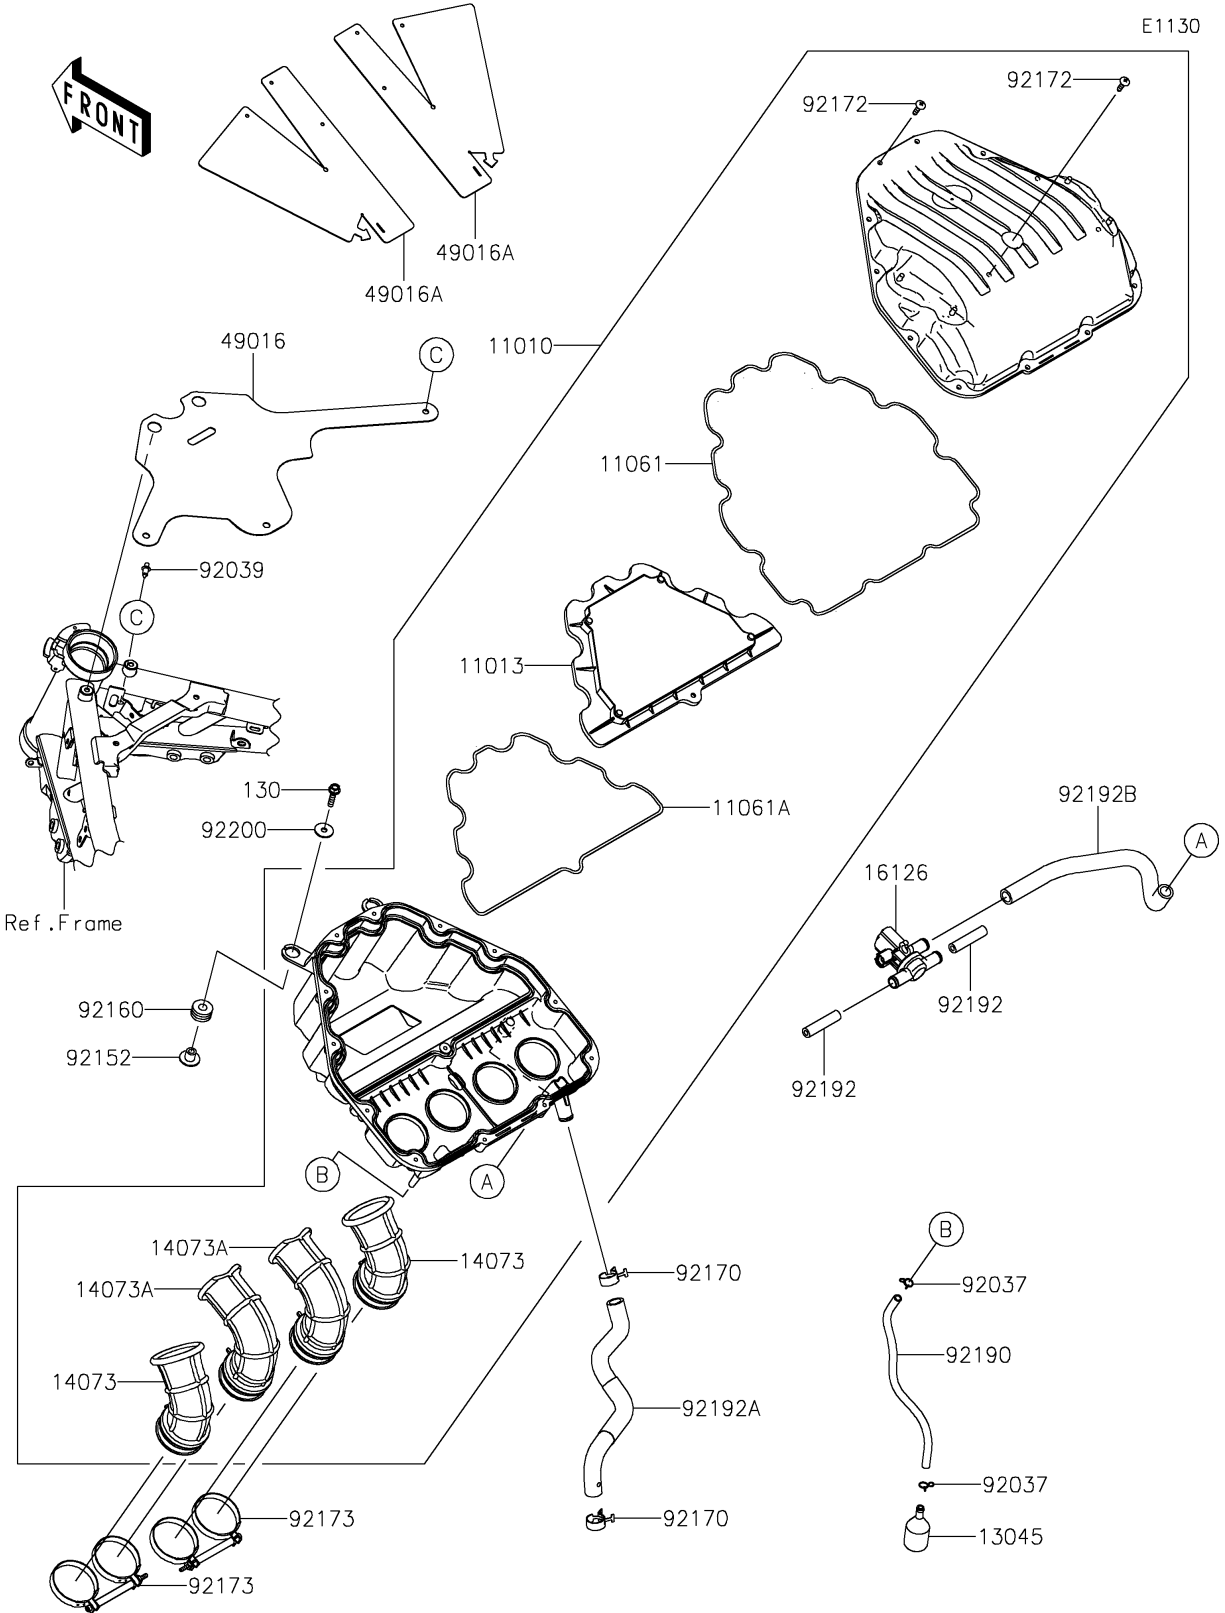

2025 Z900RS SE PARTS DIAGRAM

Air Cleaner

2025 Z900RS SE PARTS LIST

Air Cleaner

ITEM NAME	PART NUMBER	QUANTITY
FILTER-ASSY-AIR (Ref # 11010)	11010-0952	1
ELEMENT-AIR FILTER (Ref # 11013)	11013-0768	1
GASKET,CASE (Ref # 11061)	11061-1263	1
GASKET,ELEMENT (Ref # 11061A)	11061-1264	1
RECEIVER-OIL (Ref # 13045)	13045-1057	1
DUCT,#1,#4 (Ref # 14073)	14073-0941	2
DUCT,#2,#3 (Ref # 14073A)	14073-0942	2
VALVE,AIR SWITCHING (Ref # 16126)	16126-0745	1
COVER-SEAL,WATERPROOF (Ref # 49016)	49016-0652	1
COVER-SEAL (Ref # 49016A)	49016-0653	2
CLAMP (Ref # 92037)	92037-1712	2
RIVET (Ref # 92039)	92039-0023	1
COLLAR,6.5X10.5X13.1 (Ref # 92152)	92152-0547	2
DAMPER (Ref # 92160)	92160-1162	2
CLAMP (Ref # 92170)	92170-1060	2
SCREW,TAPPING,5X20 (Ref # 92172)	92172-0483	13
CLAMP (Ref # 92173)	92173-2298	2
TUBE,6X9X300 (Ref # 92190)	92190-1253	1
TUBE,HEAD-ASWV (Ref # 92192)	92192-0843	2
TUBE,BLOWBY (Ref # 92192A)	92192-1692	1
TUBE,ASWV-A/C (Ref # 92192B)	92192-1785	1
WASHER,6.5X22X1.6 (Ref # 92200)	92200-1087	2
BOLT-FLANGED,6X25 (Ref # 130)	130BA0625	2