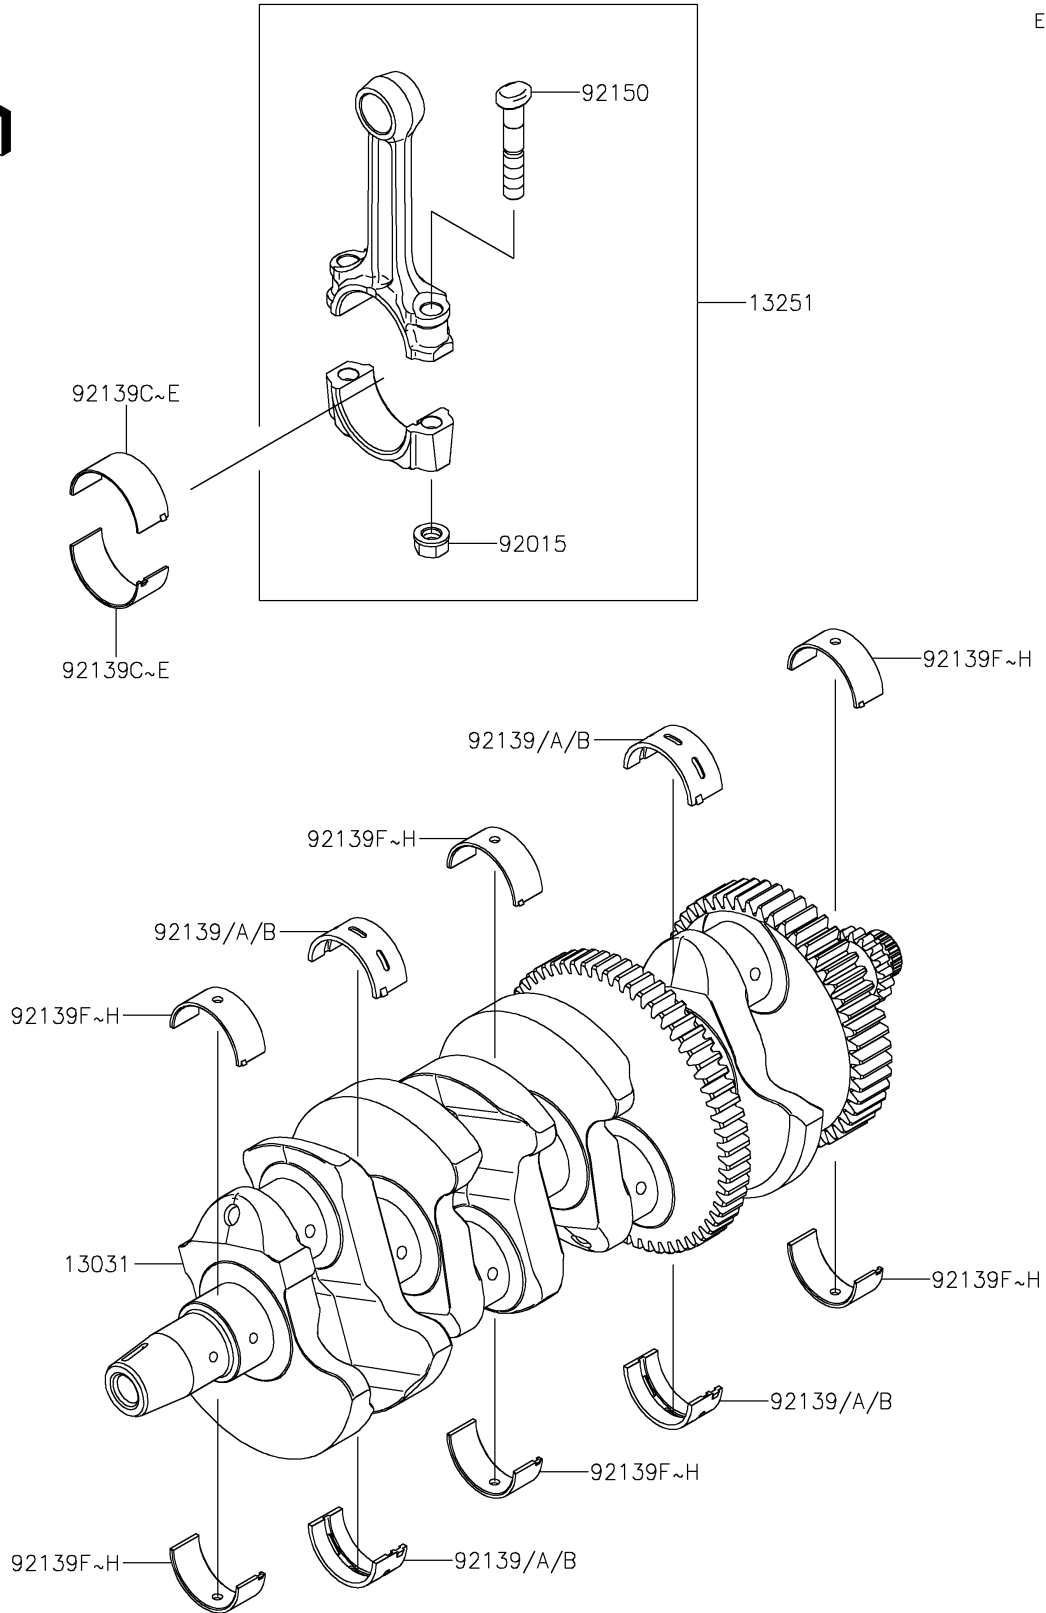

2024 Z900RS SE ABS PARTS DIAGRAM

Crankshaft

E1321

2024 Z900RS SE ABS PARTS LIST

Crankshaft

ITEM NAME	PART NUMBER	QUANTITY
CRANKSHAFT-COMP (Ref # 13031)	13031-0935	1
ROD-ASSY-CONNECTING,II (Ref # 13251)	13251-0739-II	4
NUT,FLANGED,8MM (Ref # 92015)	92015-1311	8
BUSHING,CRANK #2,BLUE (Ref # 92139)	92139-0032	AR
BUSHING,CRANK #2,BLACK (Ref # 92139A)	92139-0033	4
BUSHING,CRANK #2,BROWN (Ref # 92139B)	92139-0034	AR
BUSHING,CRANK PIN,BLUE (Ref # 92139C)	92139-0122	AR
BUSHING,CRANK PIN,BLACK (Ref # 92139D)	92139-0123	8
BUSHING,CRANK PIN,BROWN (Ref # 92139E)	92139-0124	AR
BUSHING,CRANK,#1,BLUE (Ref # 92139F)	92139-0217	AR
BUSHING,CRANK,#1,BLACK (Ref # 92139G)	92139-0218	6
BUSHING,CRANK,#1,BROWN (Ref # 92139H)	92139-0219	AR
BOLT,CONNECTING ROD,8MM (Ref # 92150)	92150-1216	8