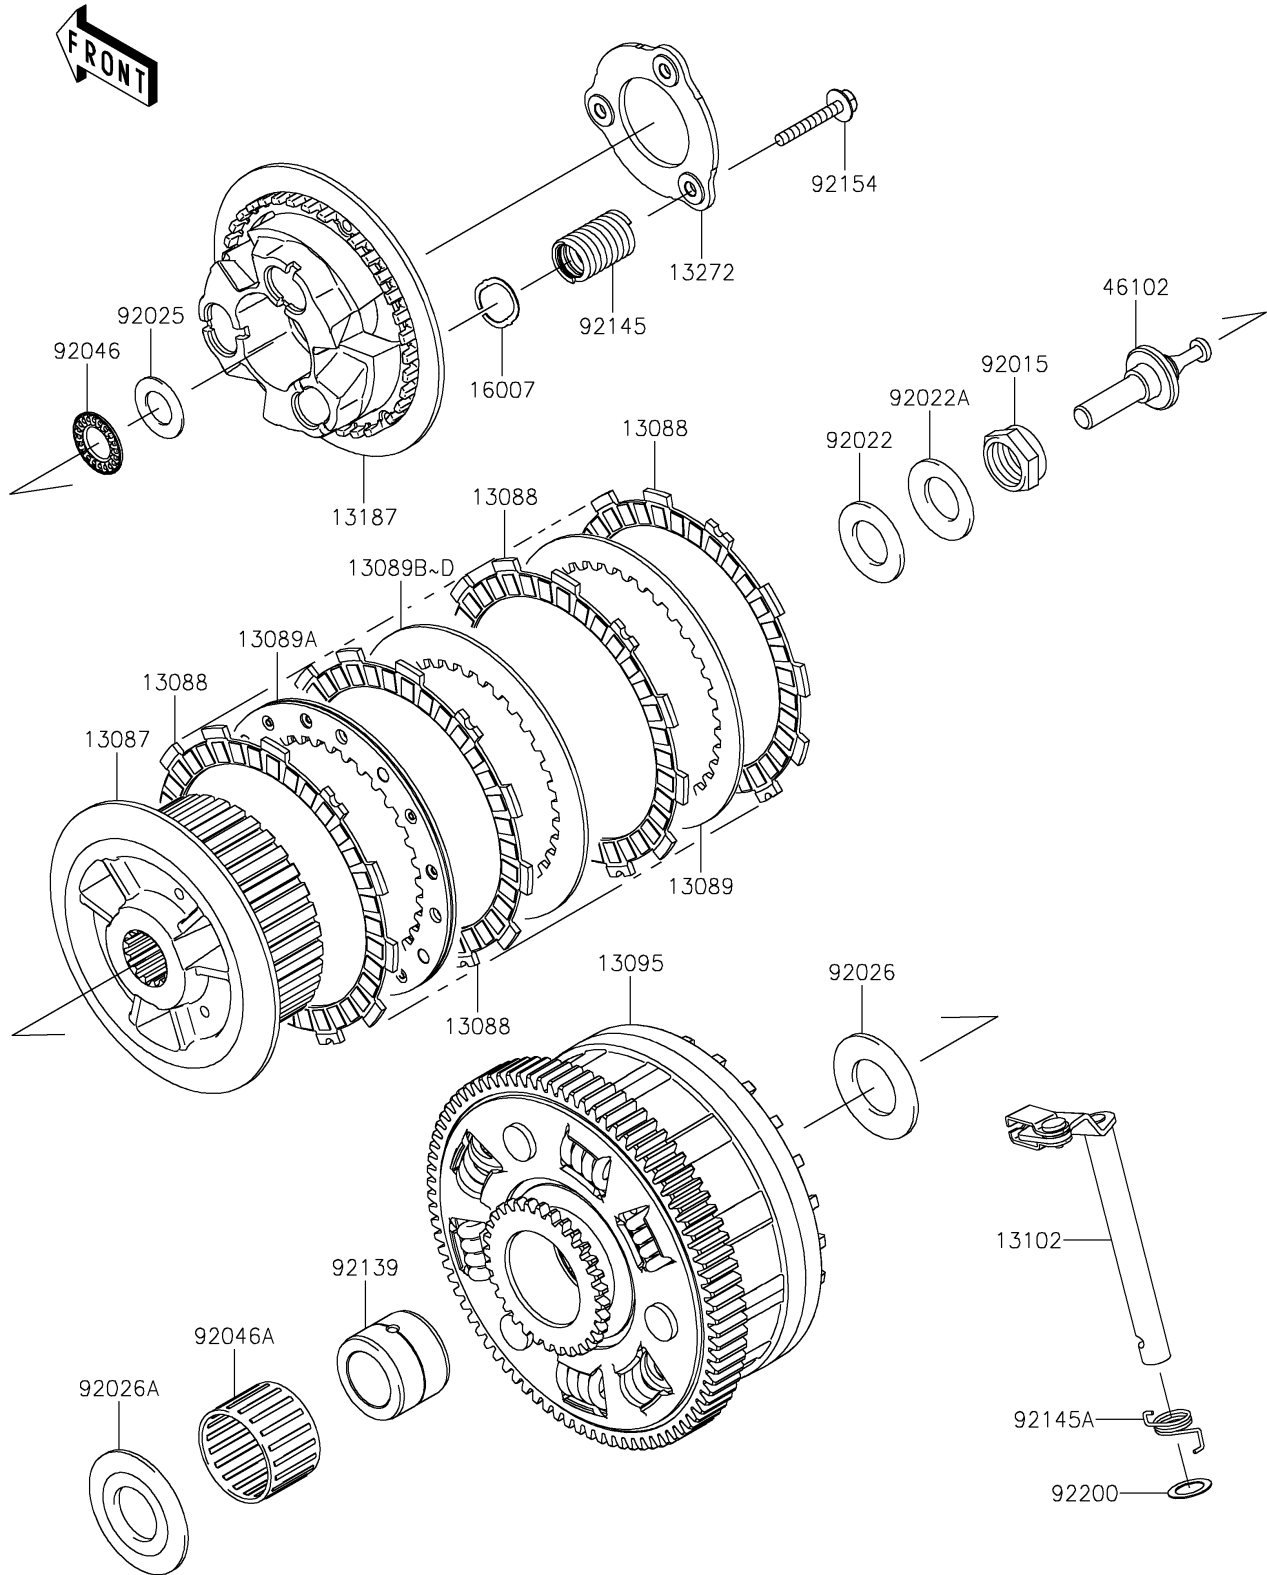

2023 Z900RS SE PARTS DIAGRAM

Clutch

E1350

2023 Z900RS SE PARTS LIST

Clutch

ITEM NAME	PART NUMBER	QUANTITY
HUB-CLUTCH (Ref # 13087)	13087-0583	1
PLATE-FRICTION (Ref # 13088)	13088-0568	9
PLATE-CLUTCH,T=2.3 (Ref # 13089)	13089-0023	1
PLATE-CLUTCH,SPG COMP (Ref # 13089A)	13089-0024	1
PLATE-CLUTCH,T=2.0 (Ref # 13089B)	13089-1073	AR
PLATE-CLUTCH,T=2.3 (Ref # 13089C)	13089-1084	6
PLATE-CLUTCH,T=2.6 (Ref # 13089D)	13089-1115	AR
HOUSING-COMP-CLUTCH (Ref # 13095)	13095-0601	1
RELEASE-COMP-CLUTCH (Ref # 13102)	13102-0075	1
PLATE-CLUTCH OPERATING (Ref # 13187)	13187-0031	1
PLATE (Ref # 13272)	13272-1413	1
SEAT-SPRING (Ref # 16007)	16007-0711	3
ROD (Ref # 46102)	46102-0621	1
NUT,20MM (Ref # 92015)	92015-1555	1
WASHER,20.3X36X2.3 (Ref # 92022)	92022-1116	1
WASHER,20.3X36X3.7 (Ref # 92022A)	92022-1868	1
SHIM,15.3X27.5X1.20 (Ref # 92025)	92025-1137	1
SPACER,25.5X47X2.5 (Ref # 92026)	92026-022	1
SPACER (Ref # 92026A)	92026-1497	1
BEARING-NEEDLE,AXK1102 (Ref # 92046)	92046-1052	1
BEARING-NEEDLE,K38X43X28.8X (Ref # 92046A)	92046-1263	1
BUSHING,25X38X29.05 (Ref # 92139)	92139-0067	1
SPRING (Ref # 92145)	92145-1745	3
SPRING,RELEASE-COMP (Ref # 92145A)	92145-1769	1
BOLT,FLANGED,6X35 (Ref # 92154)	92154-1116	3
WASHER,12X18.5X0.5 (Ref # 92200)	92200-1487	1