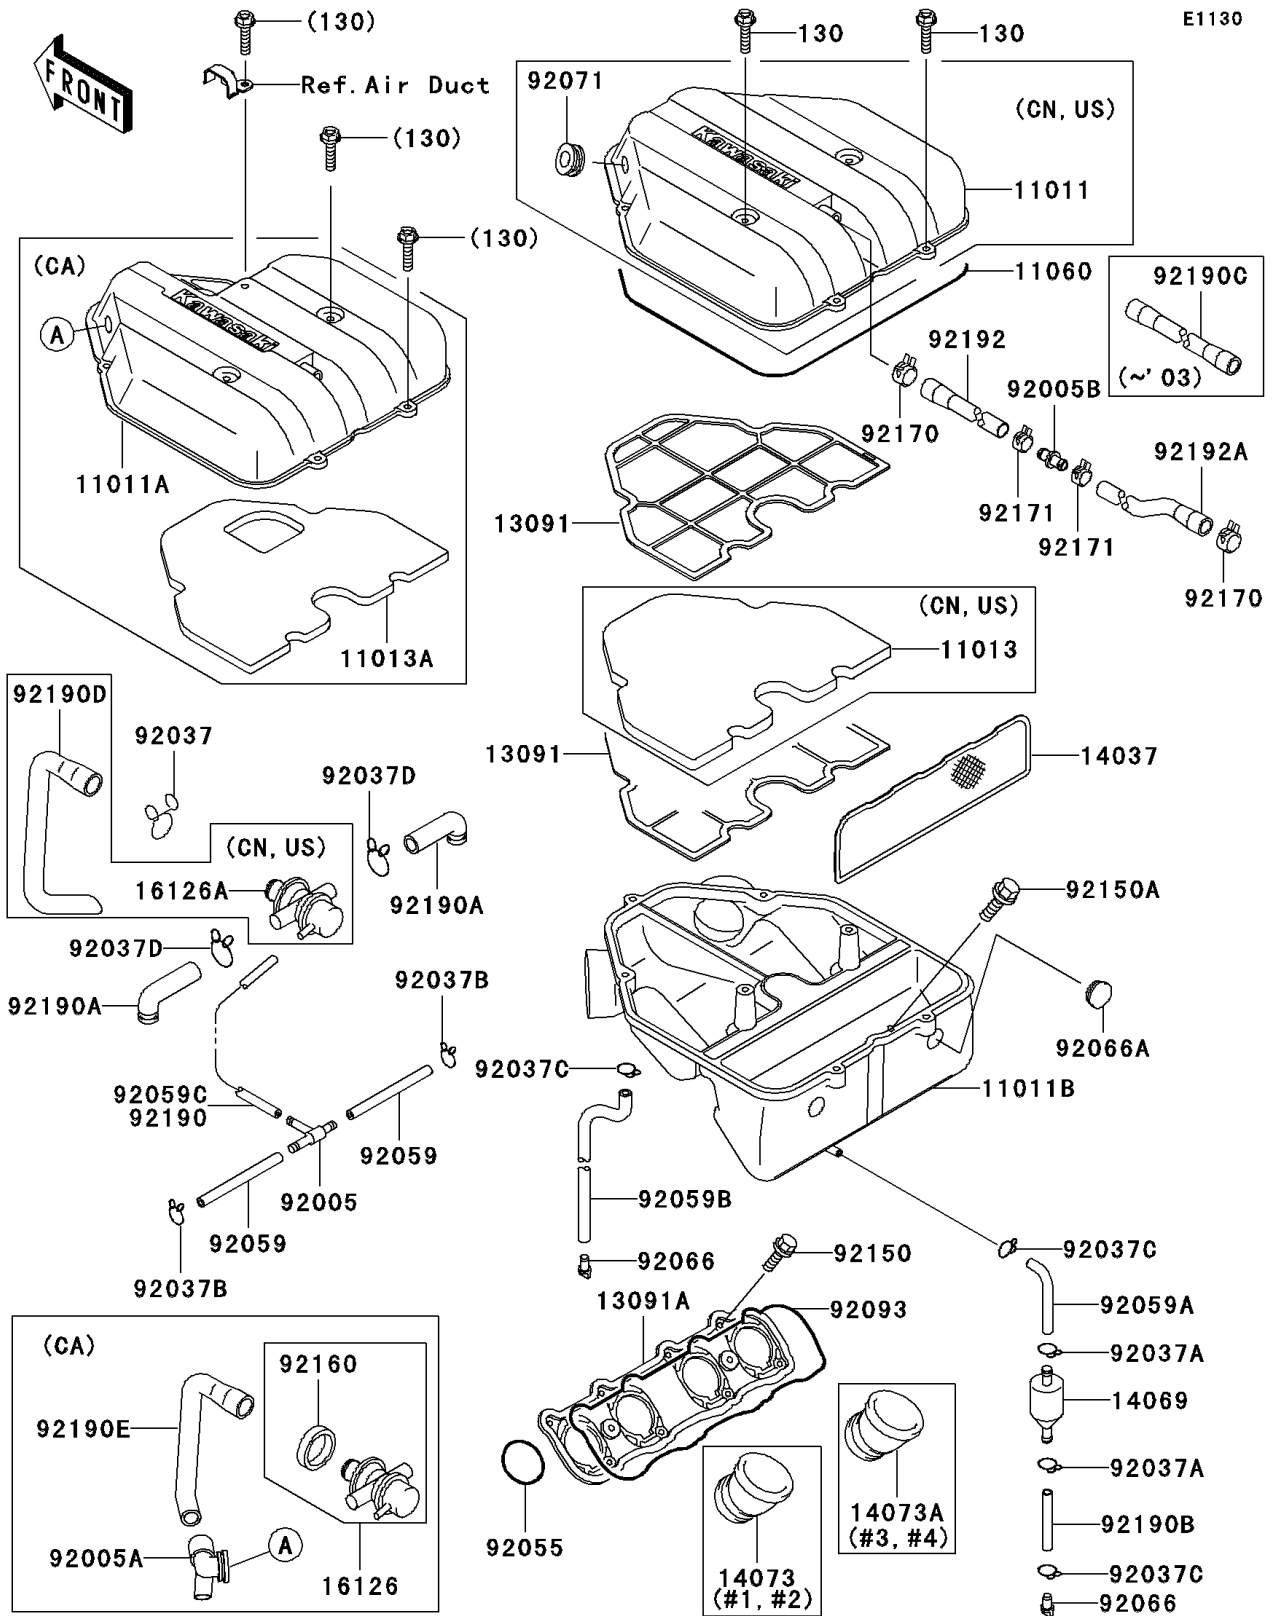

# 2004 ZZR600 PARTS DIAGRAM

## 2004 ZZR600 PARTS LIST

### Air Cleaner

ITEM NAME	PART NUMBER	QUANTITY
CASE-AIR FILTER,LWR (Ref # 11011B)	11011-1633	1
GASKET,AIR FILTER CASE (Ref # 11060)	11060-1317	1
HOLDER,ELEMENT (Ref # 13091)	13091-1815	2
HOLDER,DUCT (Ref # 13091A)	13091-1816	1
SCREEN,AIR FILTER (Ref # 14037)	14037-1165	1
BREATHER (Ref # 14069)	14069-1051	1
DUCT,CARBURETOR,#1&#2 (Ref # 14073)	14073-1562	2
DUCT,CARBURETOR,#3&#4 (Ref # 14073A)	14073-1563	2
FITTING,TUBE,T-TYPE (Ref # 92005)	92005-1017	1
FITTING (Ref # 92005B)	92005-1379	1
CLAMP,TUBE (Ref # 92037)	92037-1076	1
CLAMP,FUEL TUBE (Ref # 92037A)	92037-1271	2
CLAMP (Ref # 92037B)	92037-1712	2
CLAMP,TUBE (Ref # 92037C)	92037-1972	4
CLAMP,TUBE (Ref # 92037D)	92037-213	2
RING-O,67.7X3.1 (Ref # 92055)	92055-1434	4
TUBE,4X9X80 (Ref # 92059)	92059-1365	2
TUBE,7X12X230 (Ref # 92059A)	92059-1750	1
TUBE,7X12X435,GREEN (Ref # 92059B)	92059-1761	2
PLUG,DRAIN (Ref # 92066)	92066-1211	3
PLUG (Ref # 92066A)	92066-1389	2
SEAL,DUCT HOLDER (Ref # 92093)	92093-1346	1
BOLT,5X12 (Ref # 92150)	92150-1661	8
BOLT-FLANGED,6X25 (Ref # 130)	130H0625	7
BOLT,6X20 (Ref # 92150A)	92150-1662	2
CLAMP (Ref # 92170)	92170-1060	2
CLAMP (Ref # 92171)	92171-0332	2
TUBE,AIR SWITCH VALVE (Ref # 92190A)	92190-1168	2
TUBE,7X12X45 (Ref # 92190B)	92190-1200	1

### Air Cleaner

ITEM NAME	PART NUMBER	QUANTITY
TUBE (Ref # 92192)	92192-0118	1
TUBE (Ref # 92192A)	92192-0119	1
CASE-AIR FILTER,UPP (Ref # 11011)	11011-1395	1
CASE-AIR FILTER,UPP (Ref # 11011A)	11011-1412	1
ELEMENT-AIR FILTER (Ref # 11013)	11013-1226	1
ELEMENT-AIR FILTER (Ref # 11013A)	11013-1230	1
VALVE,AIR SWITCH (Ref # 16126)	16126-1144	1
VALVE,AIR SWITCH (Ref # 16126A)	16126-1277	1
FITTING,CANISTER (Ref # 92005A)	92005-1253	1
TUBE,4X9X136 (Ref # 92059C)	92059-1956	1
GROMMET,AIR FILTER (Ref # 92071)	92071-1028	1
DAMPER,VALVE (Ref # 92160)	92160-1454	1
TUBE,4X9X220 (Ref # 92190)	92190-1091	1
TUBE,VALVE-AIR FILTER (Ref # 92190D)	92190-1416	1
TUBE,AIR SWITCH-FITTING (Ref # 92190E)	92190-1435	1