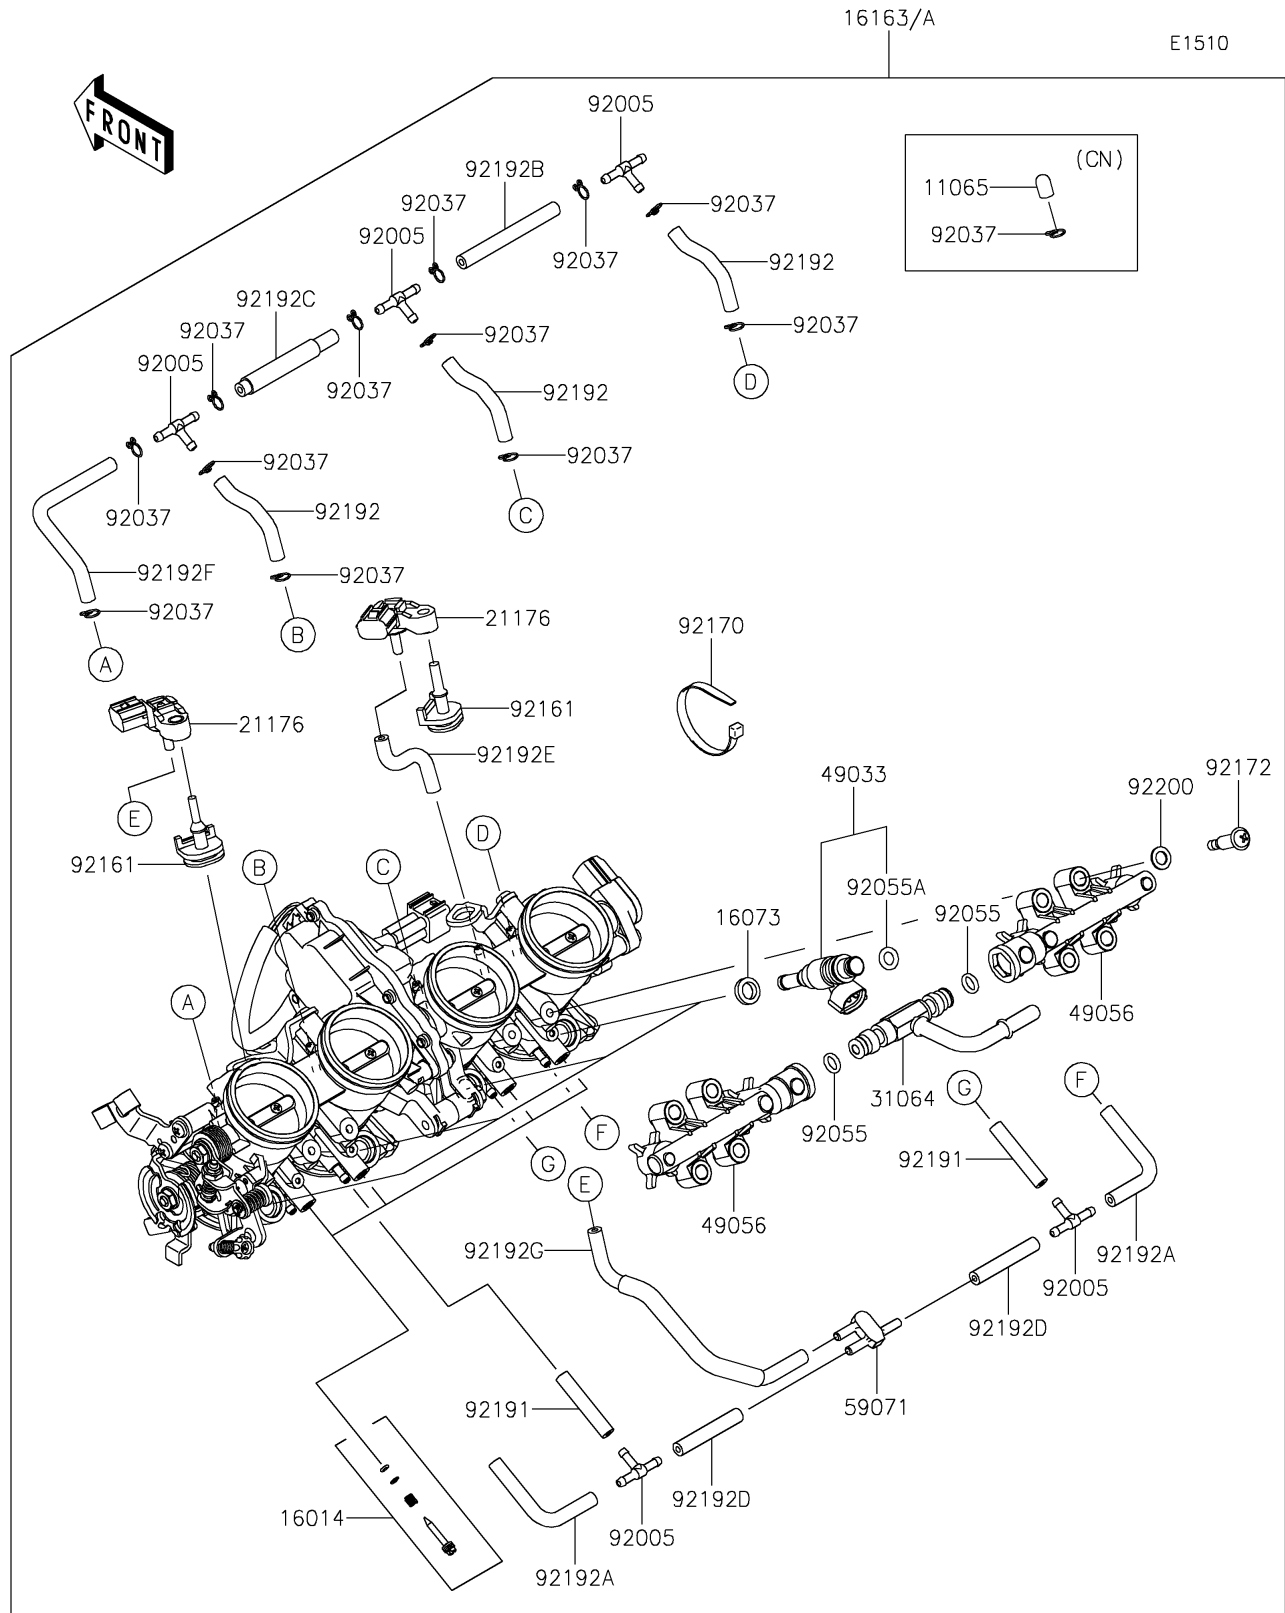

2023 Z900RS SE PARTS DIAGRAM

Throttle

2023 Z900RS SE PARTS LIST

Throttle

ITEM NAME	PART NUMBER	QUANTITY
CAP (Ref # 11065)	11065-0072	4
SCREW-PILOT AIR (Ref # 16014)	16014-0017	4
INSULATOR,INJECTER (Ref # 16073)	16073-1123	4
THROTTLE-ASSY (Ref # 16163)	16163-1254	1
THROTTLE-ASSY (Ref # 16163A)	16163-1255	1
SENSOR,PRESSURE (Ref # 21176)	21176-0906	2
PIPE-COMP (Ref # 31064)	31064-0692	1
NOZZLE-INJECTION (Ref # 49033)	49033-0034	4
PIPE-INJECTION (Ref # 49056)	49056-0049	2
JOINT (Ref # 59071)	59071-0022	1
FITTING (Ref # 92005)	92005-1380	5
CLAMP,TUBE (Ref # 92037)	92037-1124	12
RING-O (Ref # 92055)	92055-0761	2
RING-O,REGULATOR-FUEL (Ref # 92055A)	92055-2187	4
DAMPER (Ref # 92161)	92161-0673	2
CLAMP (Ref # 92170)	92170-3749	1
SCREW,PIPE INJECTION (Ref # 92172)	92172-0828	4
TUBE,3.2X7.4X40 (Ref # 92191)	92191-1551	2
TUBE,3.5X7.5X55 (Ref # 92192)	92192-1349	3
TUBE,3.2X7.4X75 (Ref # 92192A)	92192-1446	2
TUBE,3.5X7.5X70 (Ref # 92192B)	92192-1447	1
TUBE,3.5X7.5X115 (Ref # 92192C)	92192-1495	1
TUBE,3.2X7.4X45 (Ref # 92192D)	92192-1617	2
TUBE,3.2X7.4X55 (Ref # 92192E)	92192-1802	1
TUBE,3.5X7.5X115 (Ref # 92192F)	92192-1804	1
TUBE,3.2X7.4X175 (Ref # 92192G)	92192-1805	1
WASHER (Ref # 92200)	92200-3807	4
FITTING (Ref # 92005)	92005-1380	2
CLAMP,TUBE (Ref # 92037)	92037-1124	4