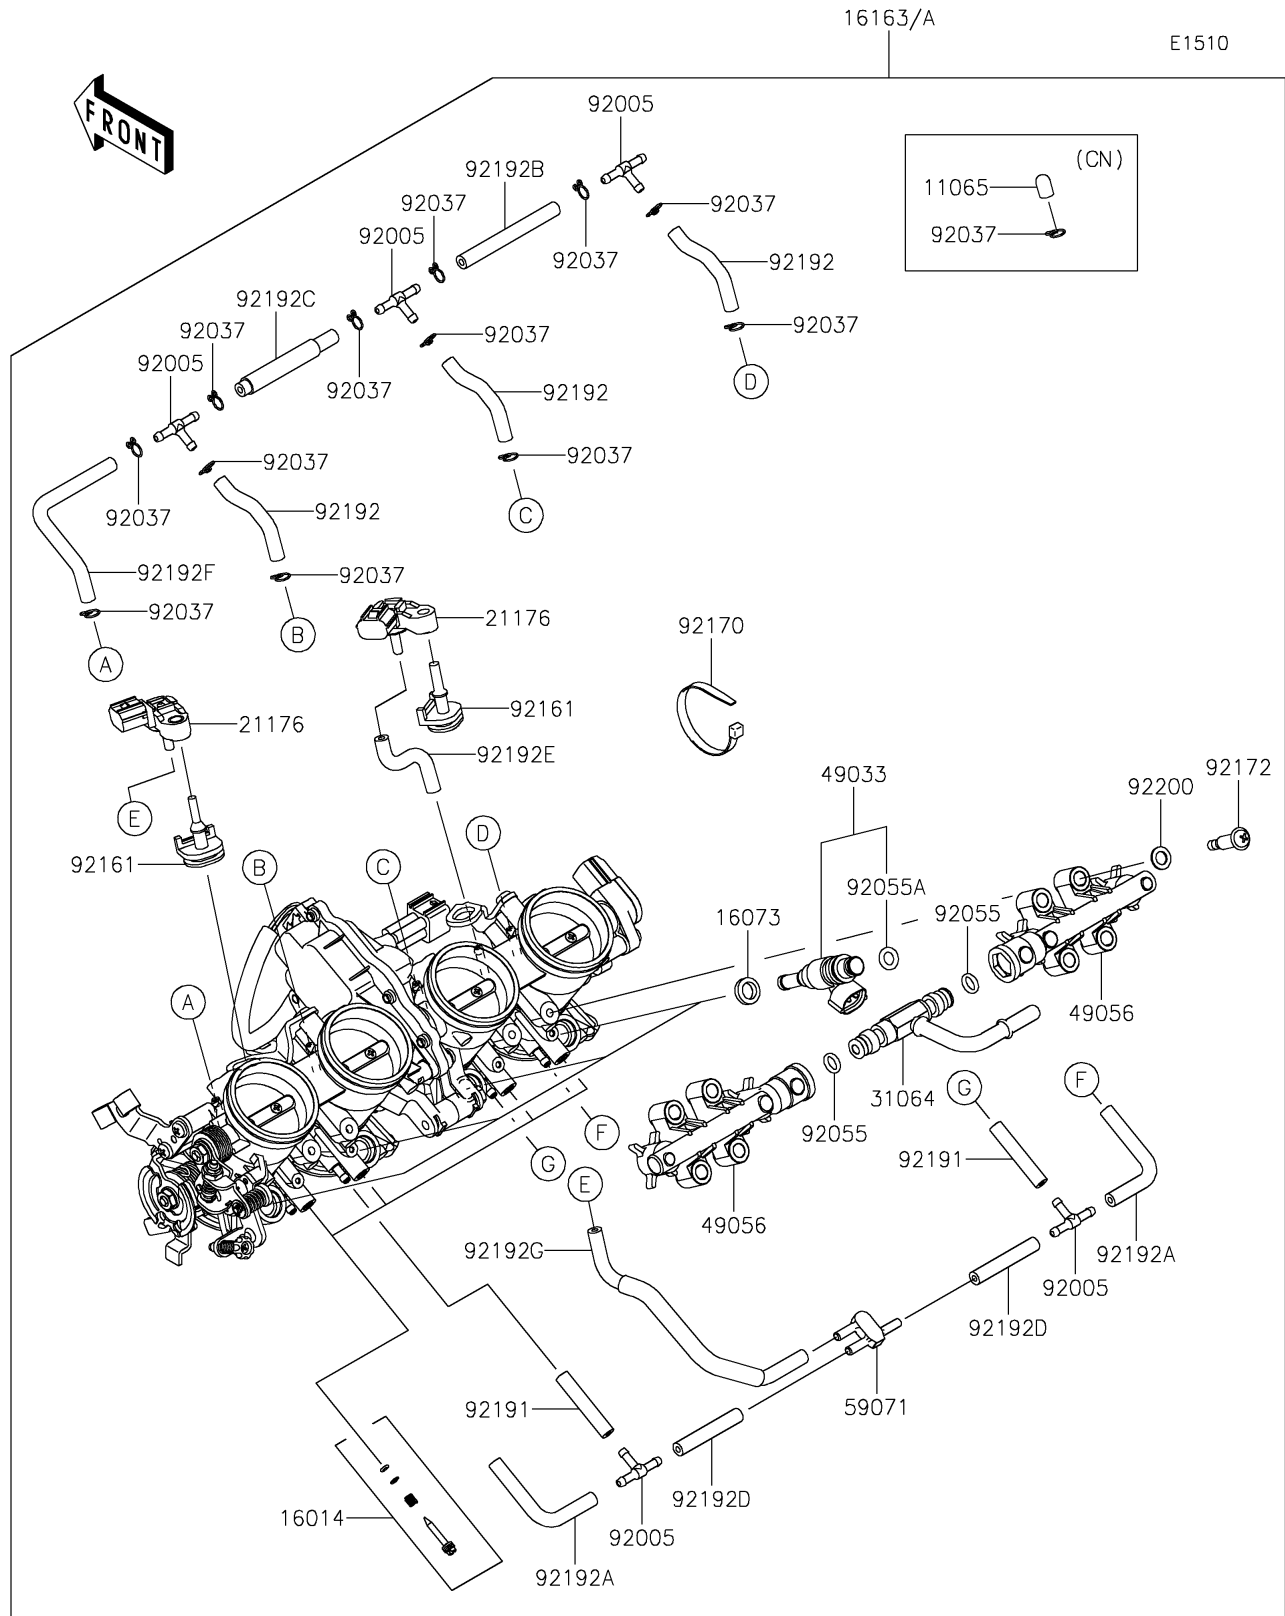

2025 Z900RS SE PARTS DIAGRAM

Throttle

2025 Z900RS SE PARTS LIST

Throttle

ITEM NAME	PART NUMBER	QUANTITY
SCREW-PILOT AIR (Ref # 16014)	16014-0017	4
INSULATOR,INJECTER (Ref # 16073)	16073-1123	4
SENSOR,PRESSURE (Ref # 21176)	21176-0906	2
PIPE-COMP (Ref # 31064)	31064-0692	1
NOZZLE-INJECTION (Ref # 49033)	49033-0034	4
PIPE-INJECTION (Ref # 49056)	49056-0049	2
JOINT (Ref # 59071)	59071-0022	1
RING-O (Ref # 92055)	92055-0761	2
RING-O,REGULATOR-FUEL (Ref # 92055A)	92055-2187	4
DAMPER (Ref # 92161)	92161-0673	2
CLAMP (Ref # 92170)	92170-3749	1
SCREW,PIPE INJECTION (Ref # 92172)	92172-0828	4
TUBE,3.2X7.4X40 (Ref # 92191)	92191-1551	2
TUBE,3.2X7.4X75 (Ref # 92192A)	92192-1446	2
TUBE,3.2X7.4X45 (Ref # 92192D)	92192-1617	2
TUBE,3.2X7.4X55 (Ref # 92192E)	92192-1802	1
TUBE,3.2X7.4X175 (Ref # 92192G)	92192-1805	1
WASHER (Ref # 92200)	92200-3807	4