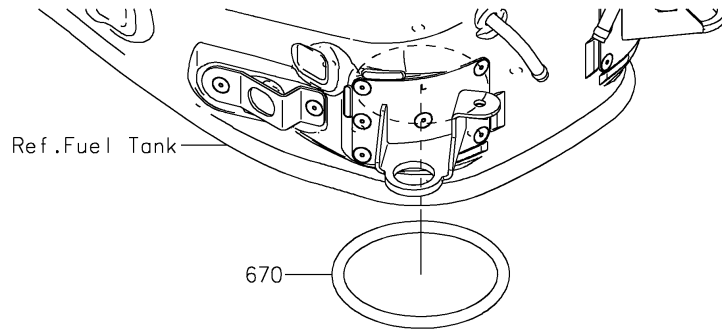

2023 Z900RS SE PARTS DIAGRAM

Fuel Pump

2023 Z900RS SE PARTS LIST

Fuel Pump

ITEM NAME	PART NUMBER	QUANTITY
PUMP-FUEL (Ref # 49040)	49040-0762	1
TUBE-ASSY,FUEL (Ref # 51044)	51044-0863	1
BOLT,FLANGED,6X12 (Ref # 92154)	92154-1848	5
KIT,FUEL FILTER (Ref # 99999)	99999-0522	1
O RING (Ref # 670)	670E5075	1