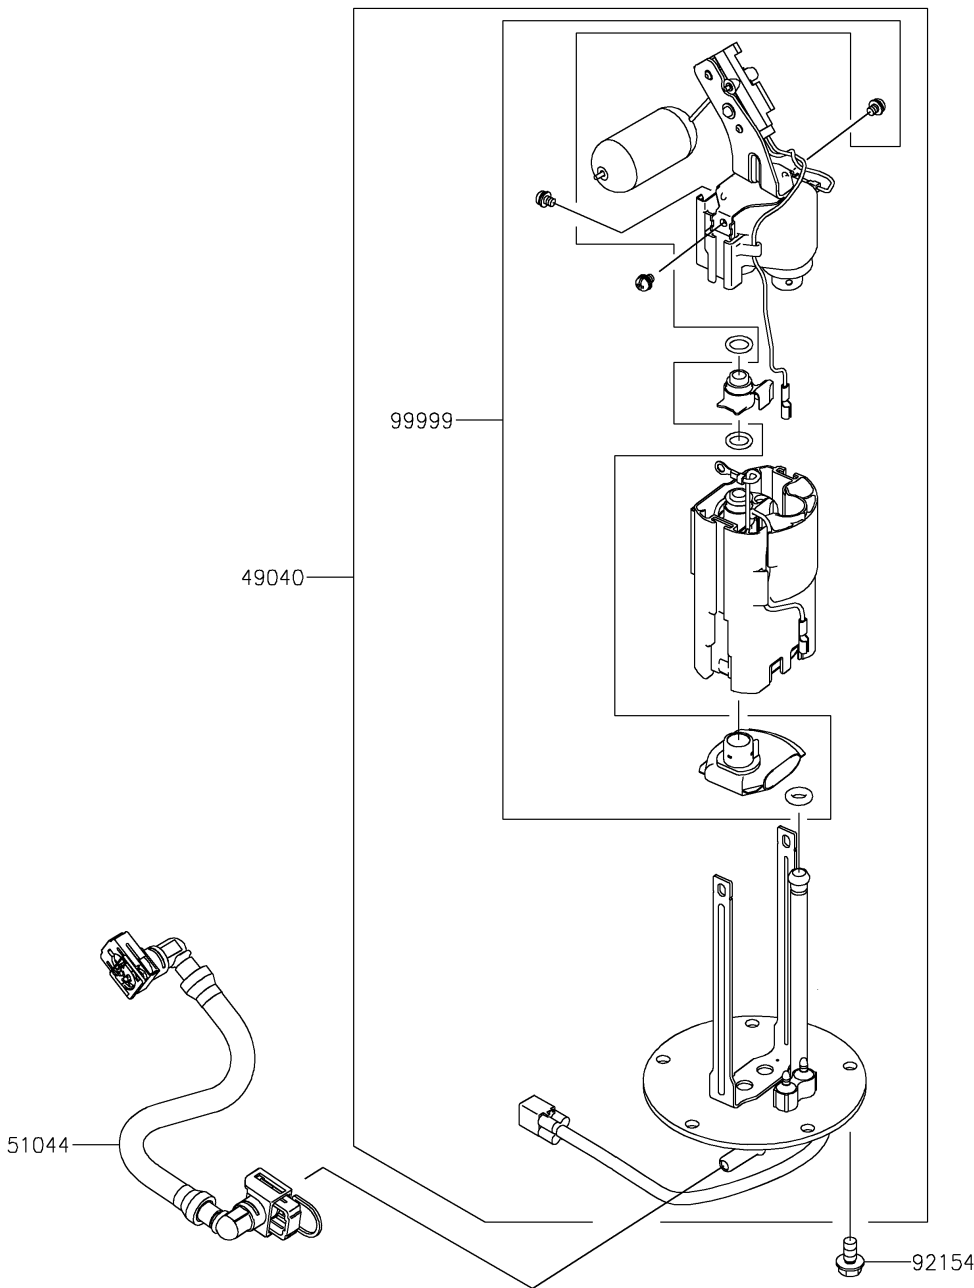

2023 Z900RS SE PARTS DIAGRAM

Fuel Pump

2023 Z900RS SE PARTS LIST

Fuel Pump

ITEM NAME	PART NUMBER	QUANTITY
PUMP-FUEL (Ref # 49040)	49040-0762	1
TUBE-ASSY,FUEL (Ref # 51044)	51044-0863	1
BOLT,FLANGED,6X12 (Ref # 92154)	92154-1848	5
KIT,FUEL FILTER (Ref # 99999)	99999-0522	1
O RING (Ref # 670)	670E5075	1