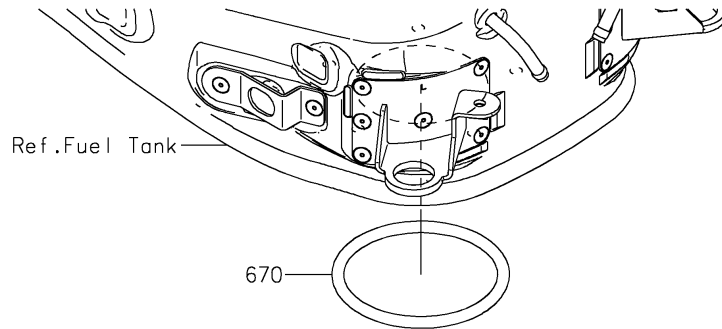

2022 Z900RS SE PARTS DIAGRAM

Fuel Pump

2022 Z900RS SE PARTS LIST

Fuel Pump

| ITEM NAME | PART NUMBER | QUANTITY |
|---------------------------------|-------------|----------|
| PUMP-FUEL (Ref # 49040) | 49040-0762 | 1 |
| TUBE-ASSY,FUEL (Ref # 51044) | 51044-0863 | 1 |
| BOLT,FLANGED,6X12 (Ref # 92154) | 92154-1848 | 5 |
| KIT,FUEL FILTER (Ref # 99999) | 99999-0522 | 1 |
| O RING (Ref # 670) | 670E5075 | 1 |