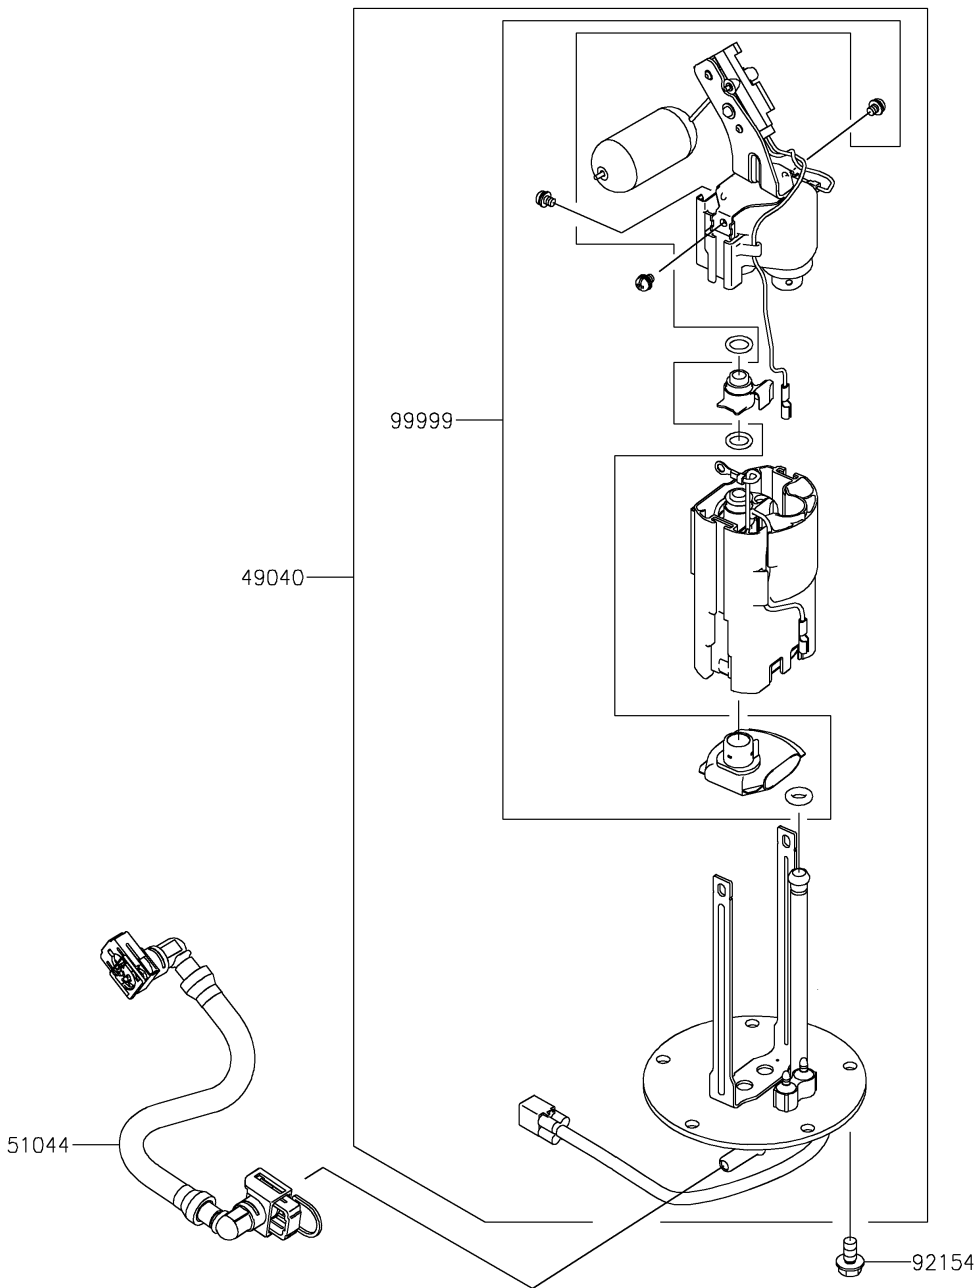

2022 Z900RS SE PARTS DIAGRAM

Fuel Pump

2022 Z900RS SE PARTS LIST

Fuel Pump

| ITEM NAME | PART NUMBER | QUANTITY |
|---------------------------------|-------------|----------|
| PUMP-FUEL (Ref # 49040) | 49040-0762 | 1 |
| TUBE-ASSY,FUEL (Ref # 51044) | 51044-0863 | 1 |
| BOLT,FLANGED,6X12 (Ref # 92154) | 92154-1848 | 5 |
| KIT,FUEL FILTER (Ref # 99999) | 99999-0522 | 1 |
| O RING (Ref # 670) | 670E5075 | 1 |