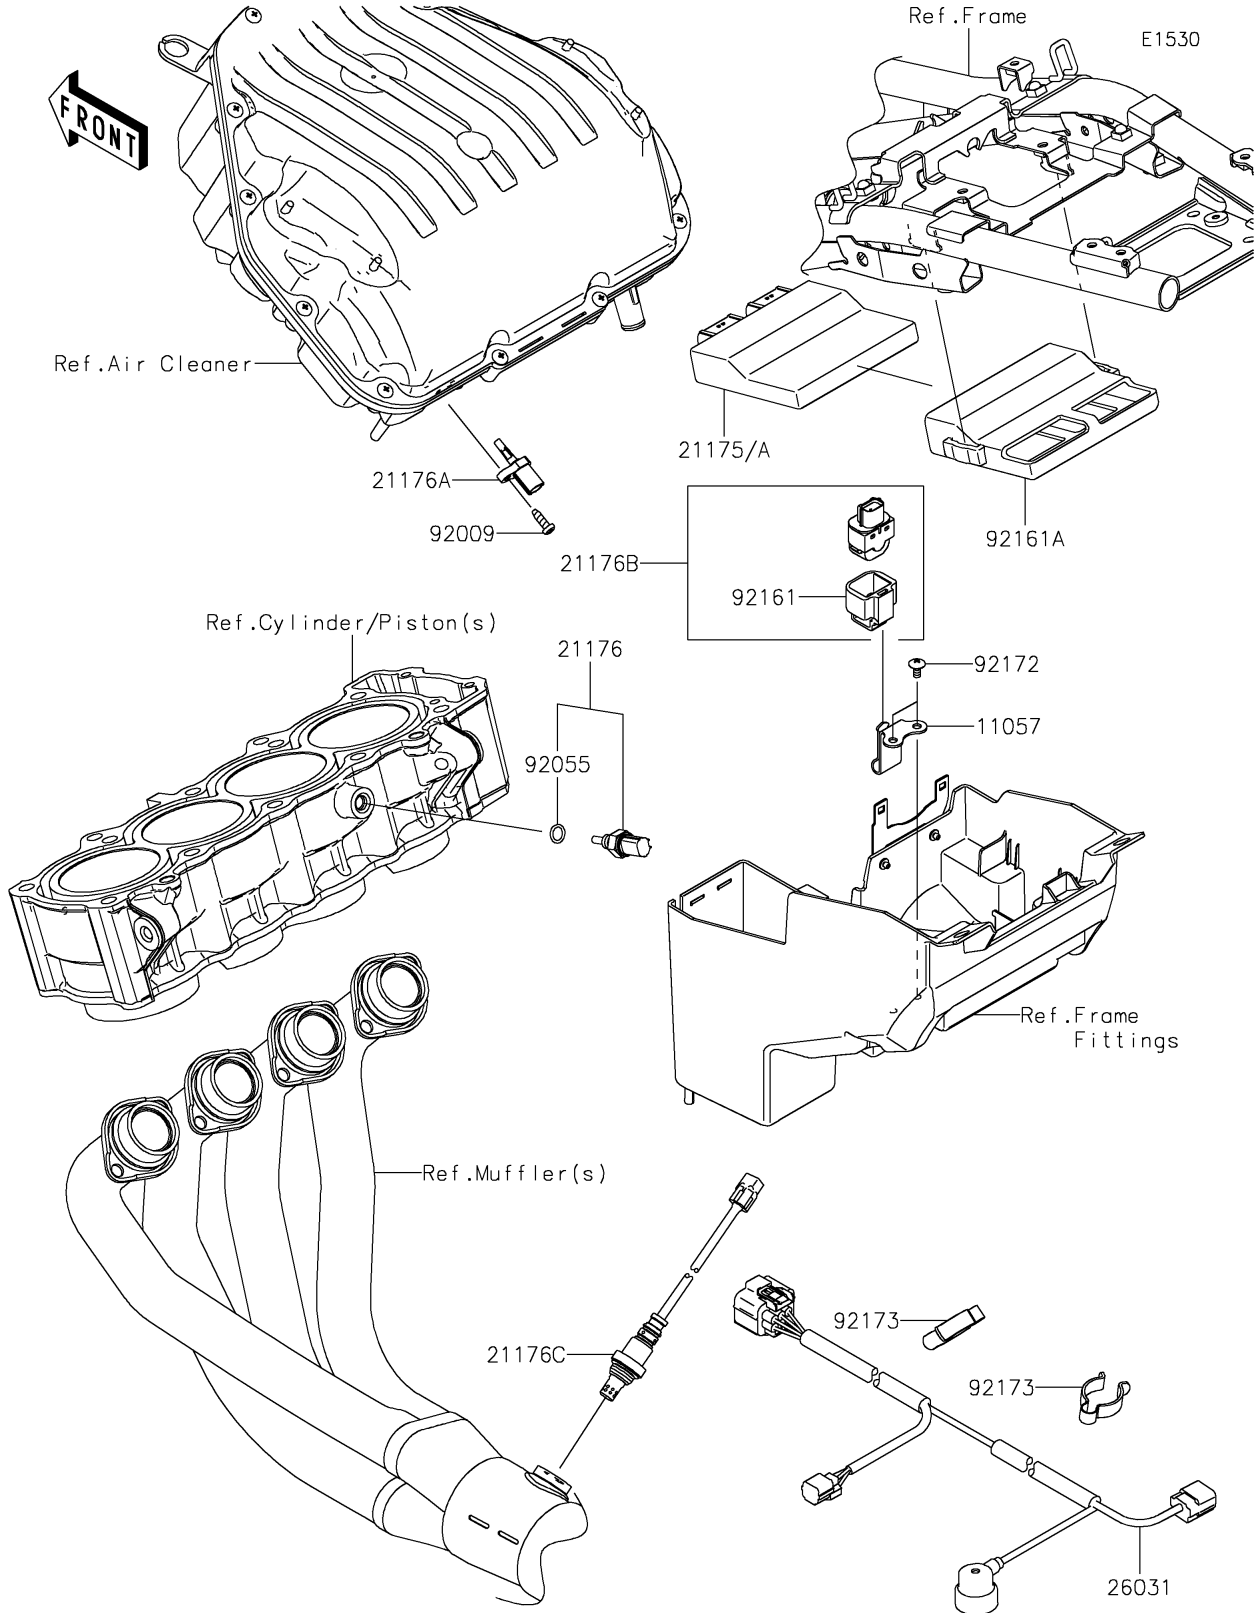

# 2022 Z900RS SE PARTS DIAGRAM

## Fuel Injection

## 2022 Z900RS SE PARTS LIST

### Fuel Injection

ITEM NAME	PART NUMBER	QUANTITY
BRACKET,VEHICLE DOWN SENSOR (Ref # 11057)	11057-0896	1
CONTROL UNIT-ELECTRONIC (Ref # 21175)	21175-1689	1
CONTROL UNIT-ELECTRONIC (Ref # 21175A)	21175-1690	1
SENSOR,WATER TEMP (Ref # 21176)	21176-0009	1
SENSOR,AIR TEMPERATURE (Ref # 21176A)	21176-0048	1
SENSOR,VEHICLE-DOWN (Ref # 21176B)	21176-0704	1
SENSOR,OXYGEN (Ref # 21176C)	21176-0851	1
HARNESS,SUB (Ref # 26031)	26031-3776	1
SCREW,TAPPING,5X16 (Ref # 92009)	92009-1984	1
RING-O,9.5X1.9 (Ref # 92055)	92055-0016	1
DAMPER (Ref # 92161)	92161-0951	1
DAMPER,ECU (Ref # 92161A)	92161-2282	1
SCREW,TAPPING,5X10 (Ref # 92172)	92172-0262	2
CLAMP (Ref # 92173)	92173-2419	2