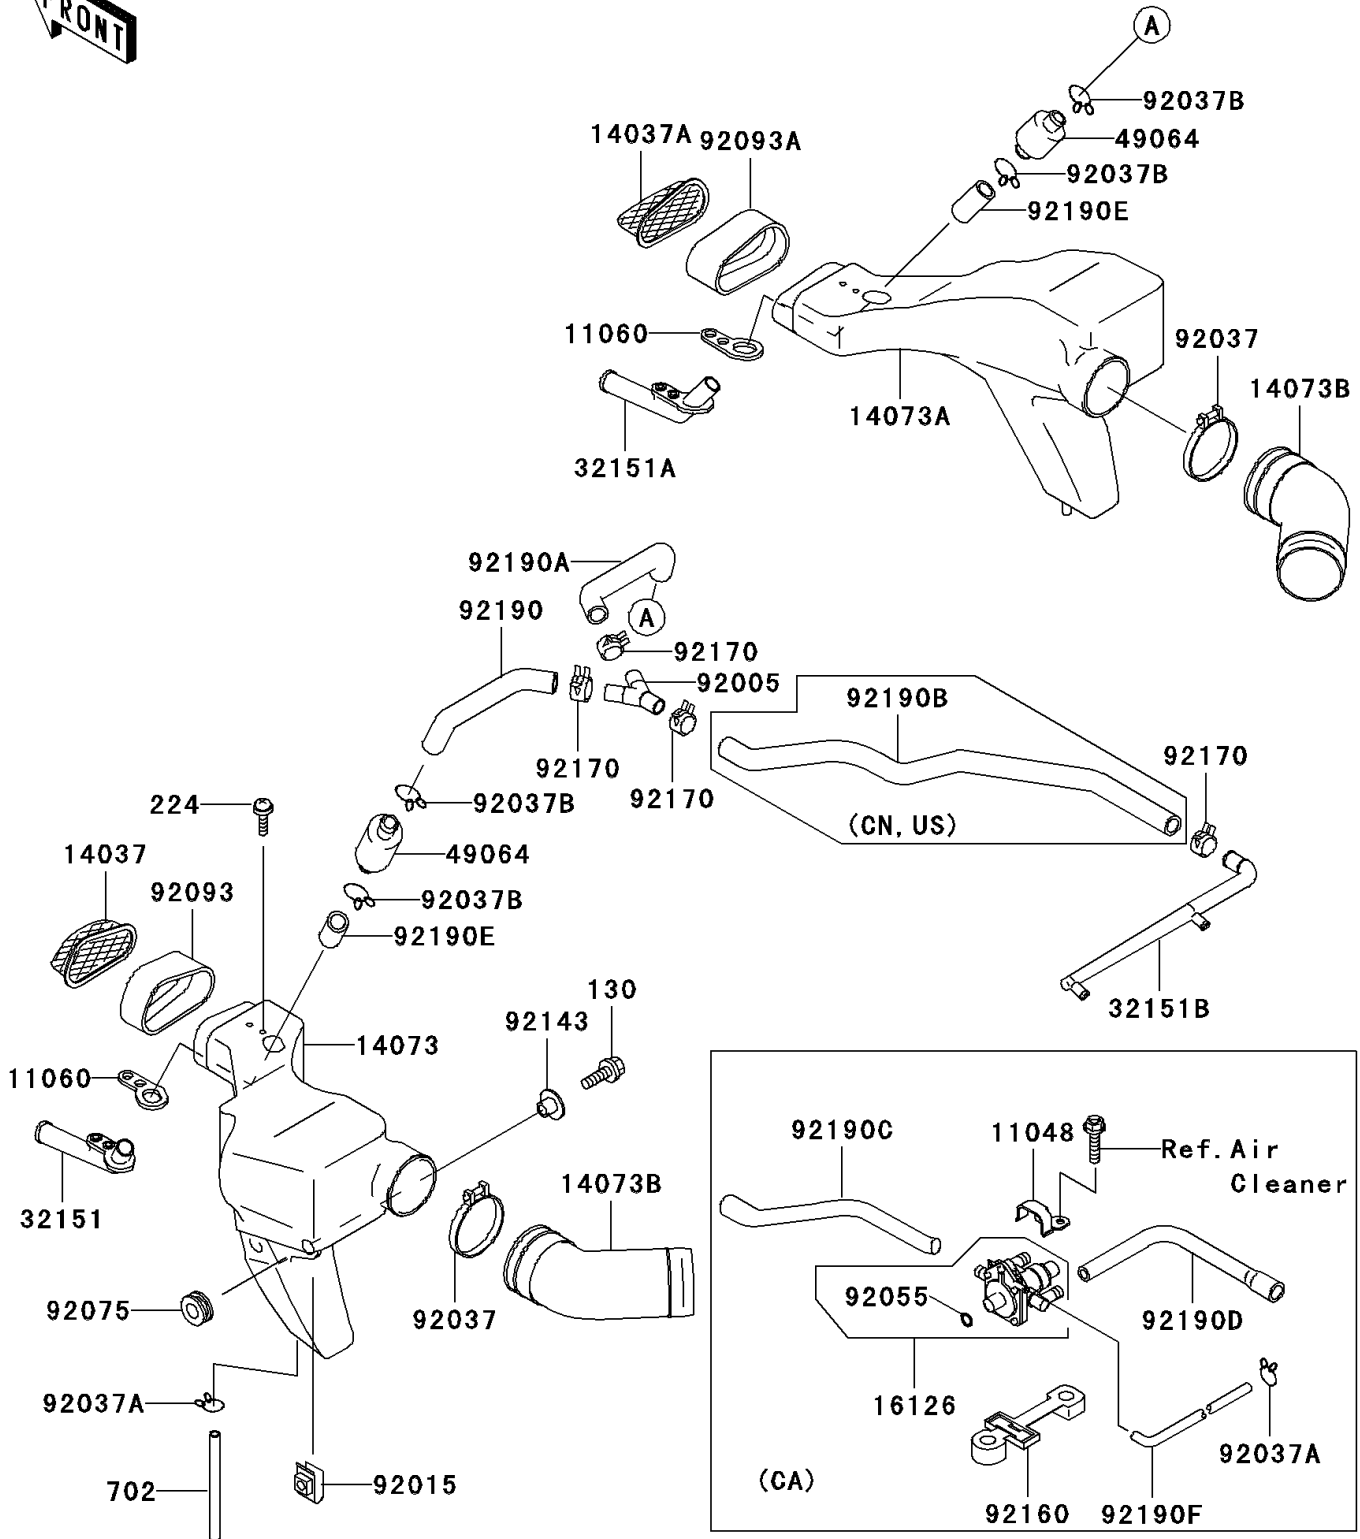

2005 ZZR600 (Canada Only) PARTS DIAGRAM

Air Duct

E1131

2005 ZZR600 (Canada Only) PARTS LIST

Air Duct

ITEM NAME	PART NUMBER	QUANTITY
GASKET (Ref # 11060)	11060-1343	2
SCREEN,AIR DUCT,LH (Ref # 14037)	14037-1166	1
SCREEN,AIR DUCT,RH (Ref # 14037A)	14037-1167	1
DUCT,AIR INTAKE,LH (Ref # 14073)	14073-1549	1
DUCT,AIR INTAKE,RH (Ref # 14073A)	14073-1550	1
DUCT,DUCT-AIR FILTER (Ref # 14073B)	14073-1574	2
PIPE,LH (Ref # 32151)	32151-1462	1
PIPE,RH (Ref # 32151A)	32151-1463	1
PIPE (Ref # 32151B)	32151-1540	1
FILTER-AIR (Ref # 49064)	49064-1055	2
FITTING,Y-TIPE (Ref # 92005)	92005-1250	1
NUT,6MM (Ref # 92015)	92015-1602	2
CLAMP,AIR FILTER (Ref # 92037)	92037-1409	2
CLAMP (Ref # 92037A)	92037-1712	2
CLAMP,TUBE (Ref # 92037B)	92037-213	4
DAMPER (Ref # 92075)	92075-1634	2
SEAL,LH (Ref # 92093)	92093-1347	1
SEAL,RH (Ref # 92093A)	92093-1348	1
COLLAR,L=9.6 (Ref # 92143)	92143-1016	2
CLAMP (Ref # 92170)	92170-1060	4
TUBE,14X20X158,LH (Ref # 92190)	92190-1413	1
TUBE,14X20X158,RH (Ref # 92190A)	92190-1414	1
TUBE,14X20X525 (Ref # 92190B)	92190-1415	1
TUBE,14X20X28 (Ref # 92190E)	92190-1429	2
BOLT-FLANGED,6X25 (Ref # 130)	130H0625	2
SCREW-PAN-WP-CROS,5X12 (Ref # 224)	224C0512	4
TUBE-RUBBER,7X10X120 (Ref # 702)	702A07120	2