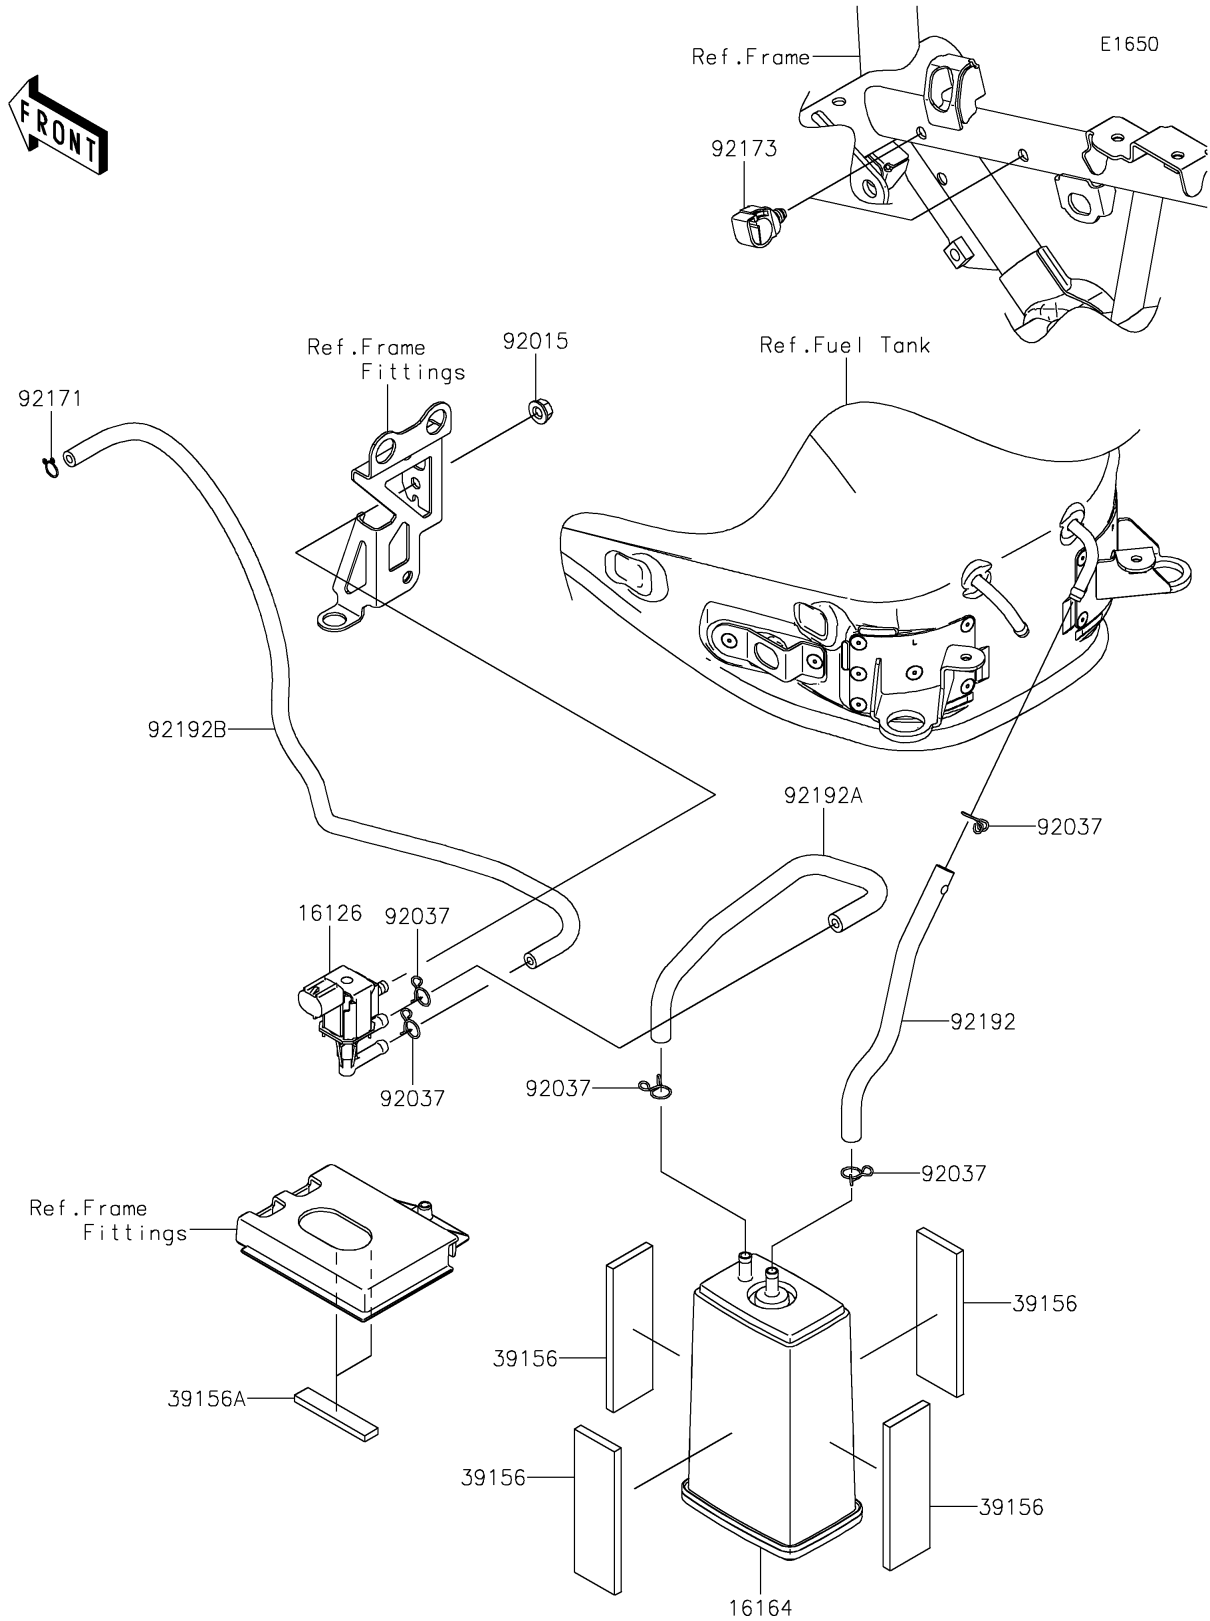

# 2023 Z900RS SE PARTS DIAGRAM

Fuel Evaporative System(CA)

## 2023 Z900RS SE PARTS LIST

### Fuel Evaporative System(CA)

ITEM NAME	PART NUMBER	QUANTITY
VALVE,PCV (Ref # 16126)	16126-0740	1
CANISTER (Ref # 16164)	16164-0012	1
PAD,93X30X5 (Ref # 39156)	39156-1858	4
PAD,10X52.5X4 (Ref # 39156A)	39156-2206	2
NUT,FLANGED,6MM (Ref # 92015)	92015-1367	1
CLAMP (Ref # 92037)	92037-1712	5
CLAMP (Ref # 92171)	92171-0573	1
CLAMP,12MM DIA. (Ref # 92173)	92173-0736	2
TUBE,CANISTER-TANK (Ref # 92192)	92192-1799	1
TUBE,PCV-CANISTER (Ref # 92192A)	92192-1800	1
TUBE,PCV-THROTTLE BODY (Ref # 92192B)	92192-1883	1