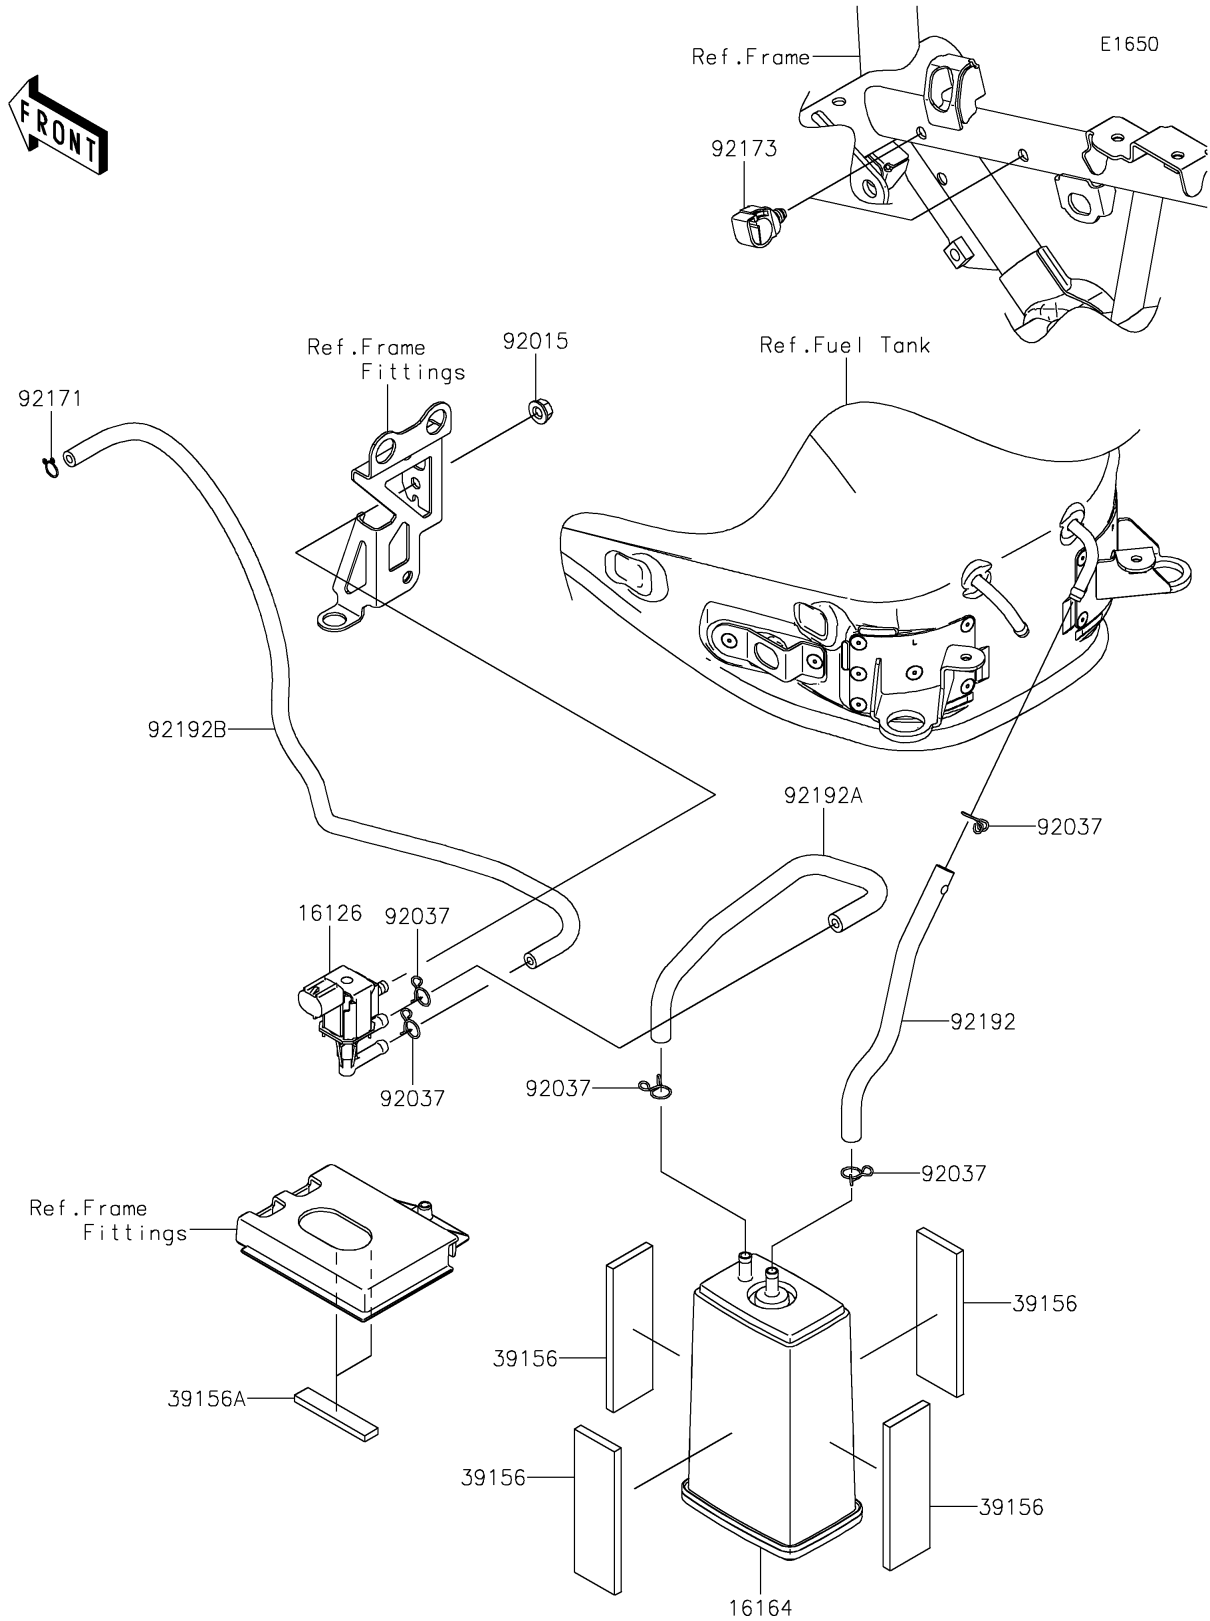

2022 Z900RS SE PARTS DIAGRAM

Fuel Evaporative System(CA)

2022 Z900RS SE PARTS LIST

Fuel Evaporative System(CA)

ITEM NAME	PART NUMBER	QUANTITY
VALVE,PCV (Ref # 16126)	16126-0740	1
CANISTER (Ref # 16164)	16164-0012	1
PAD,93X30X5 (Ref # 39156)	39156-1858	4
PAD,10X52.5X4 (Ref # 39156A)	39156-2206	2
NUT,FLANGED,6MM (Ref # 92015)	92015-1367	1
CLAMP (Ref # 92037)	92037-1712	5
CLAMP (Ref # 92171)	92171-0573	1
CLAMP,12MM DIA. (Ref # 92173)	92173-0736	2
TUBE,CANISTER-TANK (Ref # 92192)	92192-1799	1
TUBE,PCV-CANISTER (Ref # 92192A)	92192-1800	1
TUBE,PCV-THROTTLE BODY (Ref # 92192B)	92192-1883	1