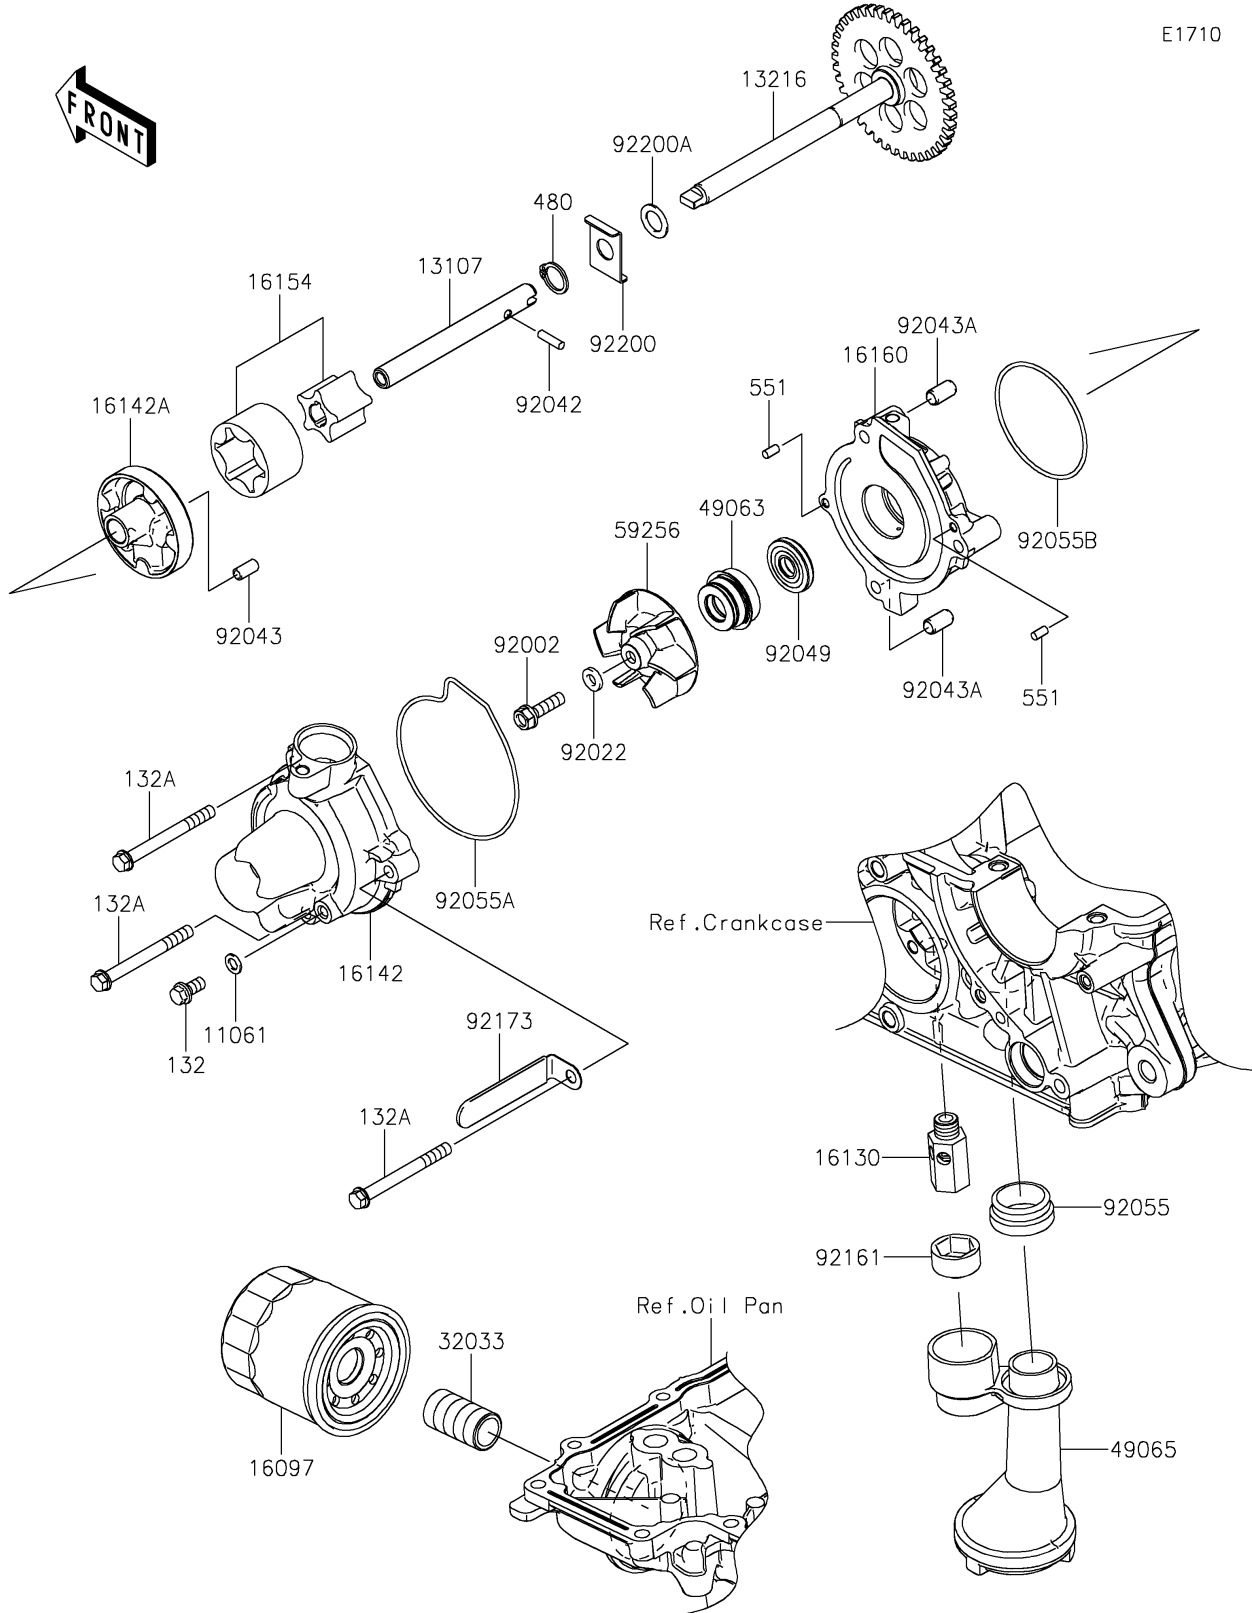

# 2022 Z900RS SE PARTS DIAGRAM

## Oil Pump/Oil Filter

E1710

# 2022 Z900RS SE PARTS LIST

Oil Pump/Oil Filter

ITEM NAME	PART NUMBER	QUANTITY
-----------	-------------	----------