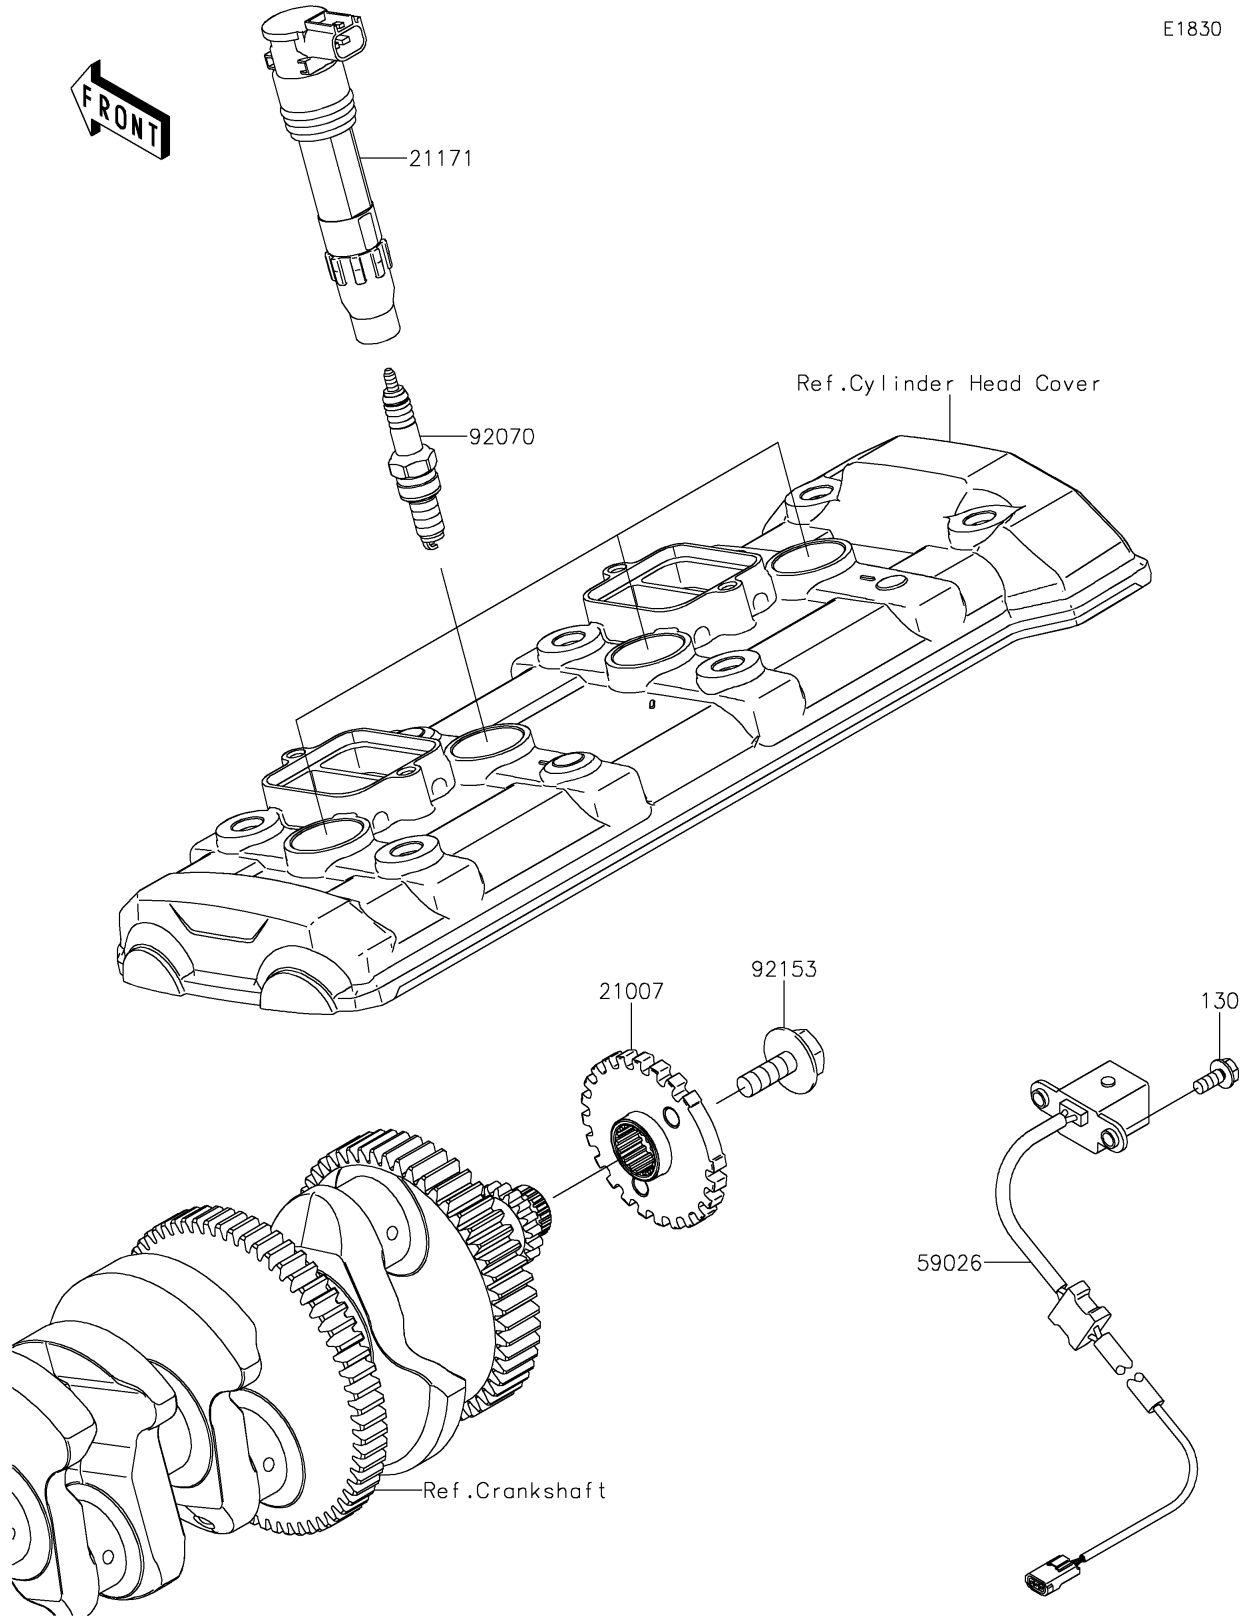

2022 Z900RS SE PARTS DIAGRAM

Ignition System

E1830

2022 Z900RS SE PARTS LIST

Ignition System

ITEM NAME	PART NUMBER	QUANTITY
ROTOR,TIMING (Ref # 21007)	21007-0656	1
COIL-ASSY-IGNITION (Ref # 21171)	21171-0033	4
COIL-PULSING (Ref # 59026)	59026-0049	1
PLUG-SPARK,CR9EIA(NGK) (Ref # 92070)	92070-0014	4
BOLT,FLANGED,8X23 (Ref # 92153)	92153-0549	1
BOLT-FLANGED,5X12 (Ref # 130)	130BA0512	2