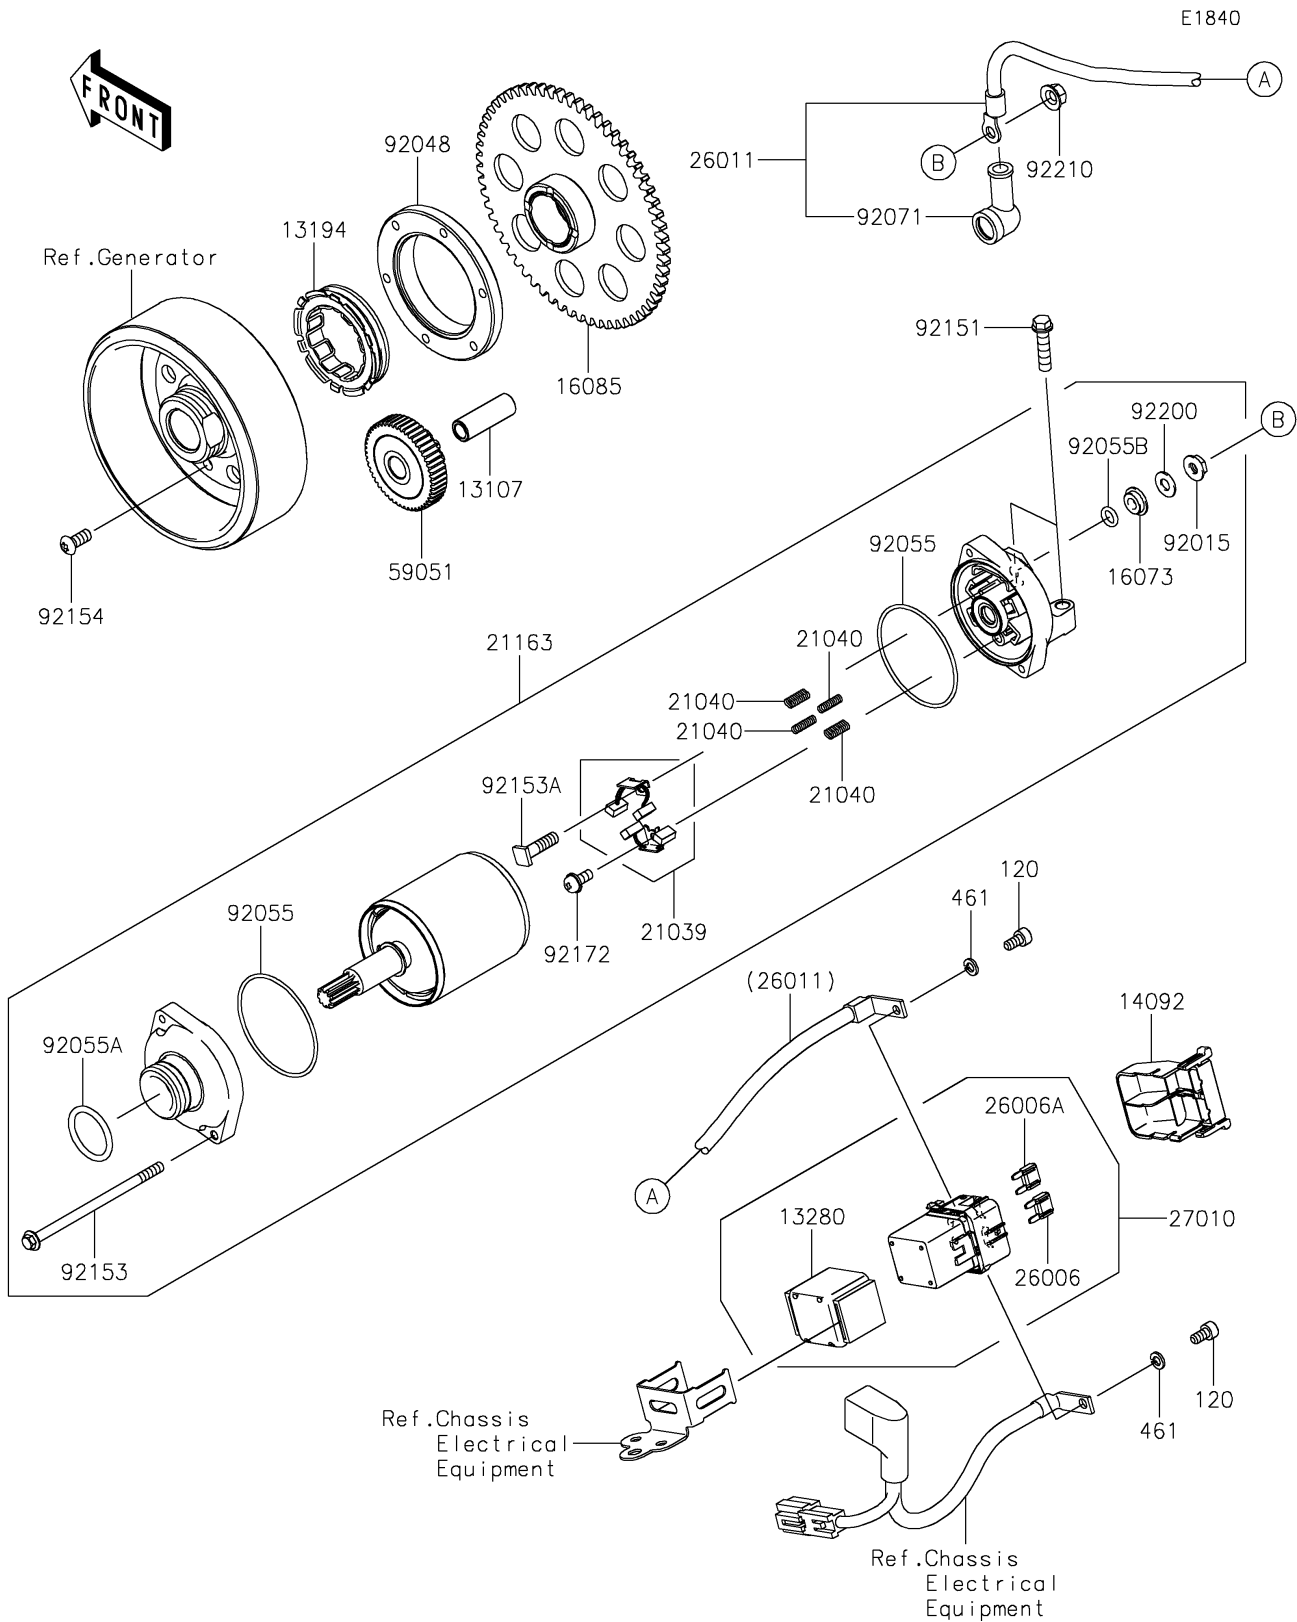

# 2022 Z900RS SE PARTS DIAGRAM

## Starter Motor

## 2022 Z900RS SE PARTS LIST

### Starter Motor

ITEM NAME	PART NUMBER	QUANTITY
SHAFT,IDLER GEAR (Ref # 13107)	13107-1377	1
CLUTCH-ONEWAY (Ref # 13194)	13194-1096	1
HOLDER,MAGNETIC SWITCH (Ref # 13280)	13280-0814	1
COVER (Ref # 14092)	14092-0109	1
INSULATOR (Ref # 16073)	16073-0053	1
GEAR,CLUTCH ONEWAY (Ref # 16085)	16085-0609	1
BRUSH,CARBON (Ref # 21039)	21039-0004	1
SPRING-BRUSH (Ref # 21040)	21040-0003	4
STARTER-ELECTRIC (Ref # 21163)	21163-0770	1
FUSE,MINI BLADE,15A,BLUE (Ref # 26006)	26006-0001	1
FUSE,MINI BLADE,30A,GREEN (Ref # 26006A)	26006-1080	1
WIRE-LEAD (Ref # 26011)	26011-0986	1
SWITCH (Ref # 27010)	27010-0770	1
GEAR-SPUR,IDLER (Ref # 59051)	59051-0762	1
NUT,STARTER MOTOR (Ref # 92015)	92015-1476	1
RACE (Ref # 92048)	92048-0018	1
RING-O (Ref # 92055)	92055-0136	2
RING-O (Ref # 92055A)	92055-1276	1
RING-O,4.5X2.0 (Ref # 92055B)	92055-1370	1
GROMMET (Ref # 92071)	92071-0024	1
BOLT,FLANGED-SMALL,6X25 (Ref # 92151)	92151-1930	2
BOLT (Ref # 92153)	92153-1850	2
BOLT (Ref # 92153A)	92153-1866	1
BOLT,TORX,6X14 (Ref # 92154)	92154-2448	6
SCREW (Ref # 92172)	92172-0334	1
WASHER (Ref # 92200)	92200-0386	1
NUT,6MM (Ref # 92210)	92210-0188	1
BOLT-SOCKET,5X10 (Ref # 120)	120CB0510	2
WASHER-SPRING,5MM (Ref # 461)	461DB0500	2