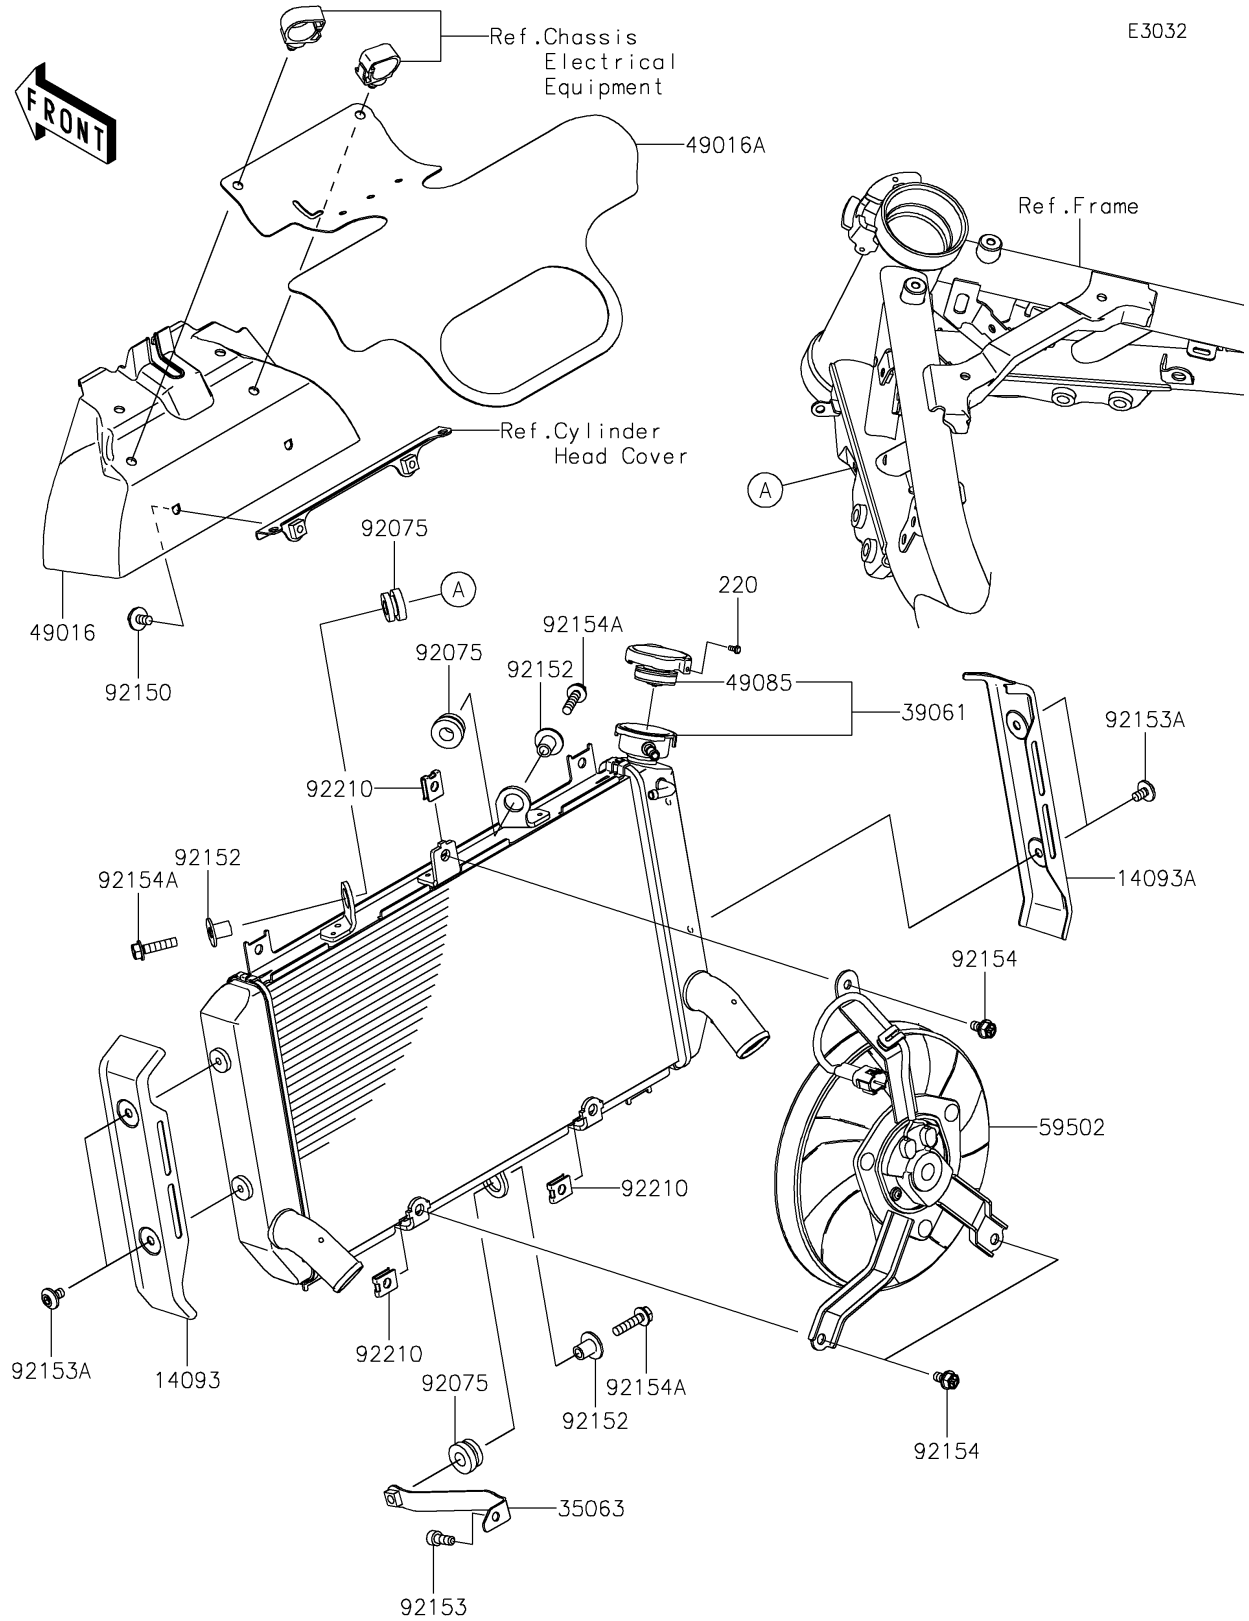

2023 Z900RS SE PARTS DIAGRAM

Radiator

2023 Z900RS SE PARTS LIST

Radiator

ITEM NAME	PART NUMBER	QUANTITY
COVER,RADIATOR,LH,BLACK (Ref # 14093)	14093-1000-499	1
COVER,RADIATOR,RH,BLACK (Ref # 14093A)	14093-1001-499	1
STAY (Ref # 35063)	35063-1512	1
RADIATOR-ASSY (Ref # 39061)	39061-0809	1
COVER-SEAL,HEAT (Ref # 49016)	49016-0647	1
COVER-SEAL,HEAT (Ref # 49016A)	49016-0648	1
CAP-ASSY-PRESSURE (Ref # 49085)	49085-0016	1
FAN-ASSY (Ref # 59502)	59502-0614	1
DAMPER,RUBBER (Ref # 92075)	92075-1123	3
BOLT,6X12 (Ref # 92150)	92150-1891	2
COLLAR (Ref # 92152)	92152-0667	3
BOLT,SOCKET,6X16 (Ref # 92153)	92153-1344	1
BOLT,SOCKET,6X10 (Ref # 92153A)	92153-1628	4
BOLT (Ref # 92154)	92154-1429	3
BOLT,FLANGED,6X22 (Ref # 92154A)	92154-2673	3
NUT (Ref # 92210)	92210-1323	3
SCREW-PAN-CROS,3X6 (Ref # 220)	220AB0306	1