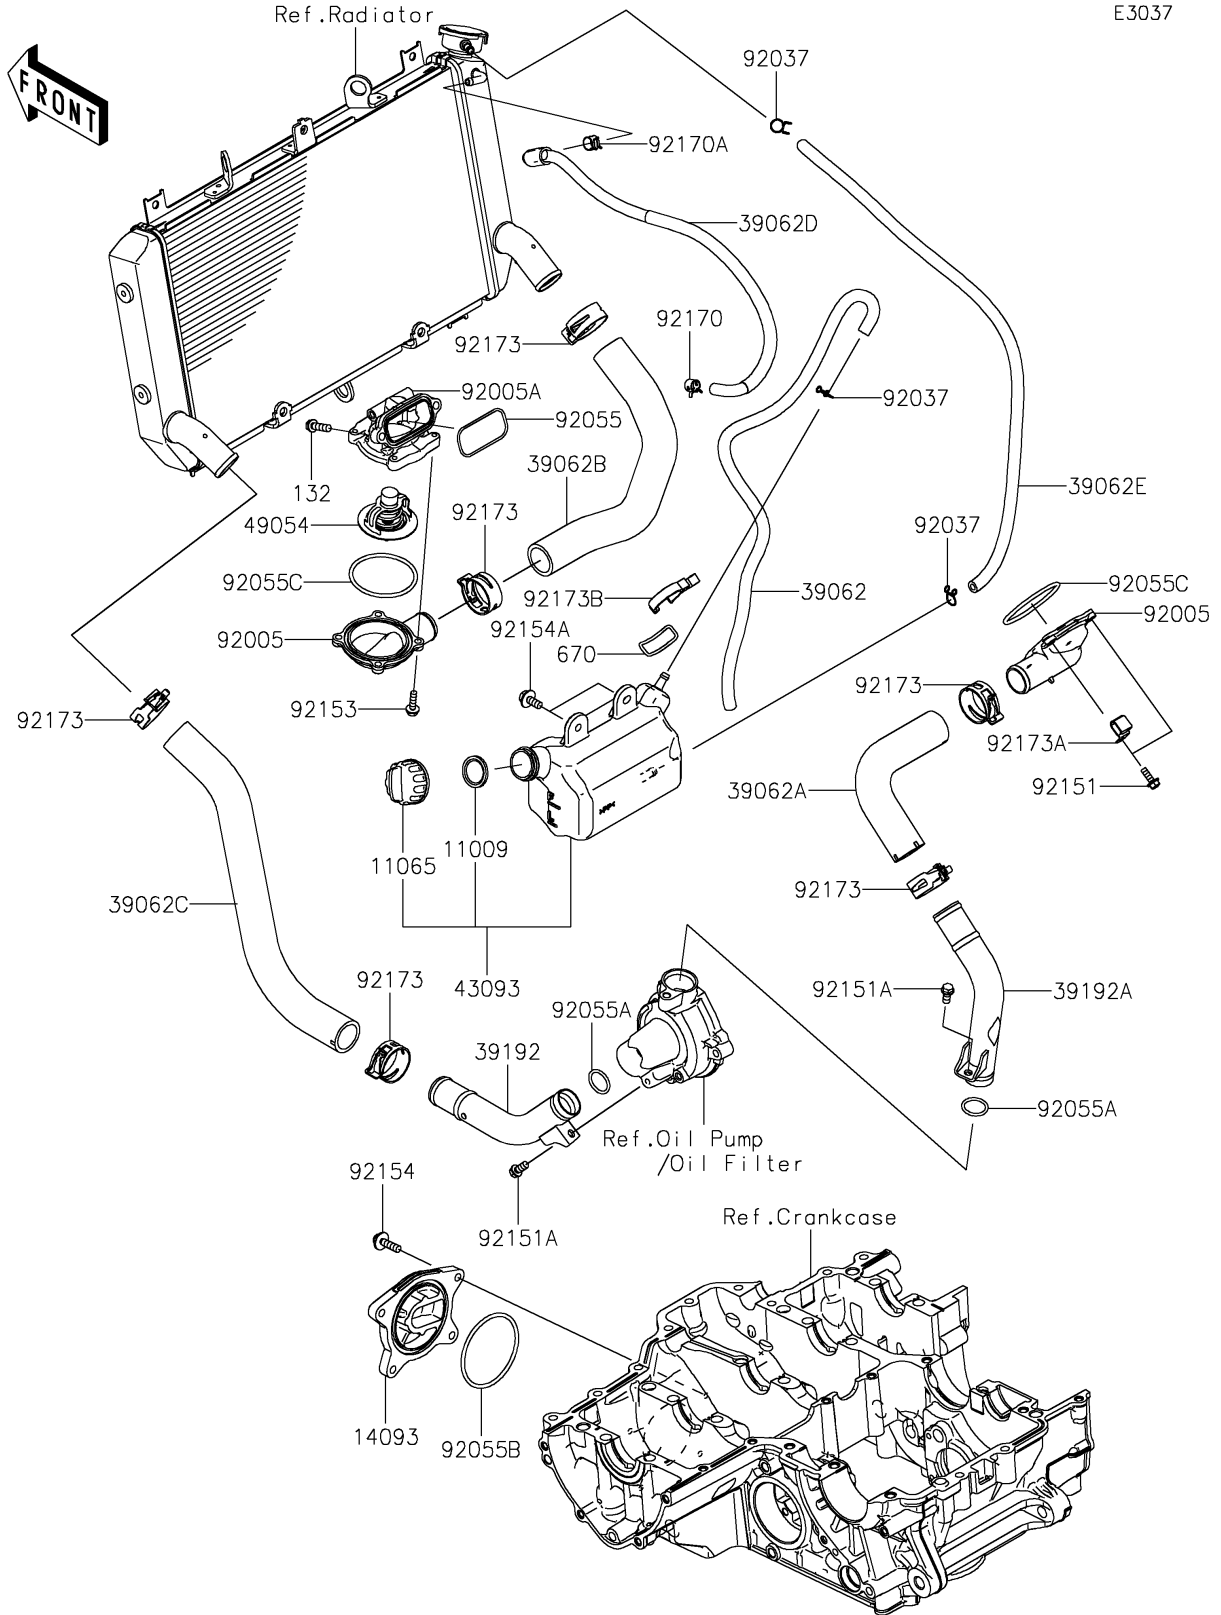

# 2022 Z900RS SE PARTS DIAGRAM

## Water Pipe

E3037

### Water Pipe

ITEM NAME	PART NUMBER	QUANTITY
GASKET,RESERVOIR TANK CAP (Ref # 11009)	11009-1145	1
CAP (Ref # 11065)	11065-0991	1
COVER (Ref # 14093)	14093-0625	1
HOSE-COOLING,OVERFLOW (Ref # 39062)	39062-0618	1
HOSE-COOLING,W/PIPE-CYLINDER (Ref # 39062A)	39062-0785	1
HOSE-COOLING,CYLINDER-RADIATOR (Ref # 39062B)	39062-0786	1
HOSE-COOLING,RADIATOR-W/PIPE (Ref # 39062C)	39062-0875	1
HOSE-COOLING,AIR BLEED (Ref # 39062D)	39062-0886	1
HOSE-COOLING,5.5X10.5X570 (Ref # 39062E)	39062-0887	1
PIPE-WATER,RADIATOR-WATER PUMP (Ref # 39192)	39192-0631	1
PIPE-WATER,WATER PUMP-CYLINDER (Ref # 39192A)	39192-0644	1
RESERVOIR-ASSY-TANK (Ref # 43093)	43093-0005	1
THERMOSTAT (Ref # 49054)	49054-0004	1
FITTING,THERMO CAP (Ref # 92005)	92005-0842	2
FITTING,THERMO CASE (Ref # 92005A)	92005-0846	1
CLAMP,TUBE (Ref # 92037)	92037-147	3
RING-O,YP 27.6 57.6 1.9 (Ref # 92055)	92055-0021	1
RING-O,20.8X2.4 (Ref # 92055A)	92055-0114	2
RING-O,63.3MM (Ref # 92055B)	92055-0739	1
RING-O,53.5X2.6 (Ref # 92055C)	92055-0831	2
BOLT,5X14 (Ref # 92151)	92151-1764	4
BOLT,6X12 (Ref # 92151A)	92151-1997	2
BOLT,FLANGED,5X18 (Ref # 92153)	92153-1588	4
BOLT,FLANGED,6X22 (Ref # 92154)	92154-0403	4
BOLT,UPSET-WP,6X16 (Ref # 92154A)	92154-1850	2
CLAMP (Ref # 92170)	92170-1493	1
CLAMP (Ref # 92170A)	92170-1872	1
CLAMP,34MM (Ref # 92173)	92173-1360	6
CLAMP (Ref # 92173A)	92173-1663	1

### Water Pipe

ITEM NAME	PART NUMBER	QUANTITY
CLAMP (Ref # 92173B)	92173-1792	1
BOLT-FLANGED-SMALL,6X20 (Ref # 132)	132BC0620	2
O RING,22MM (Ref # 670)	670E2022	1