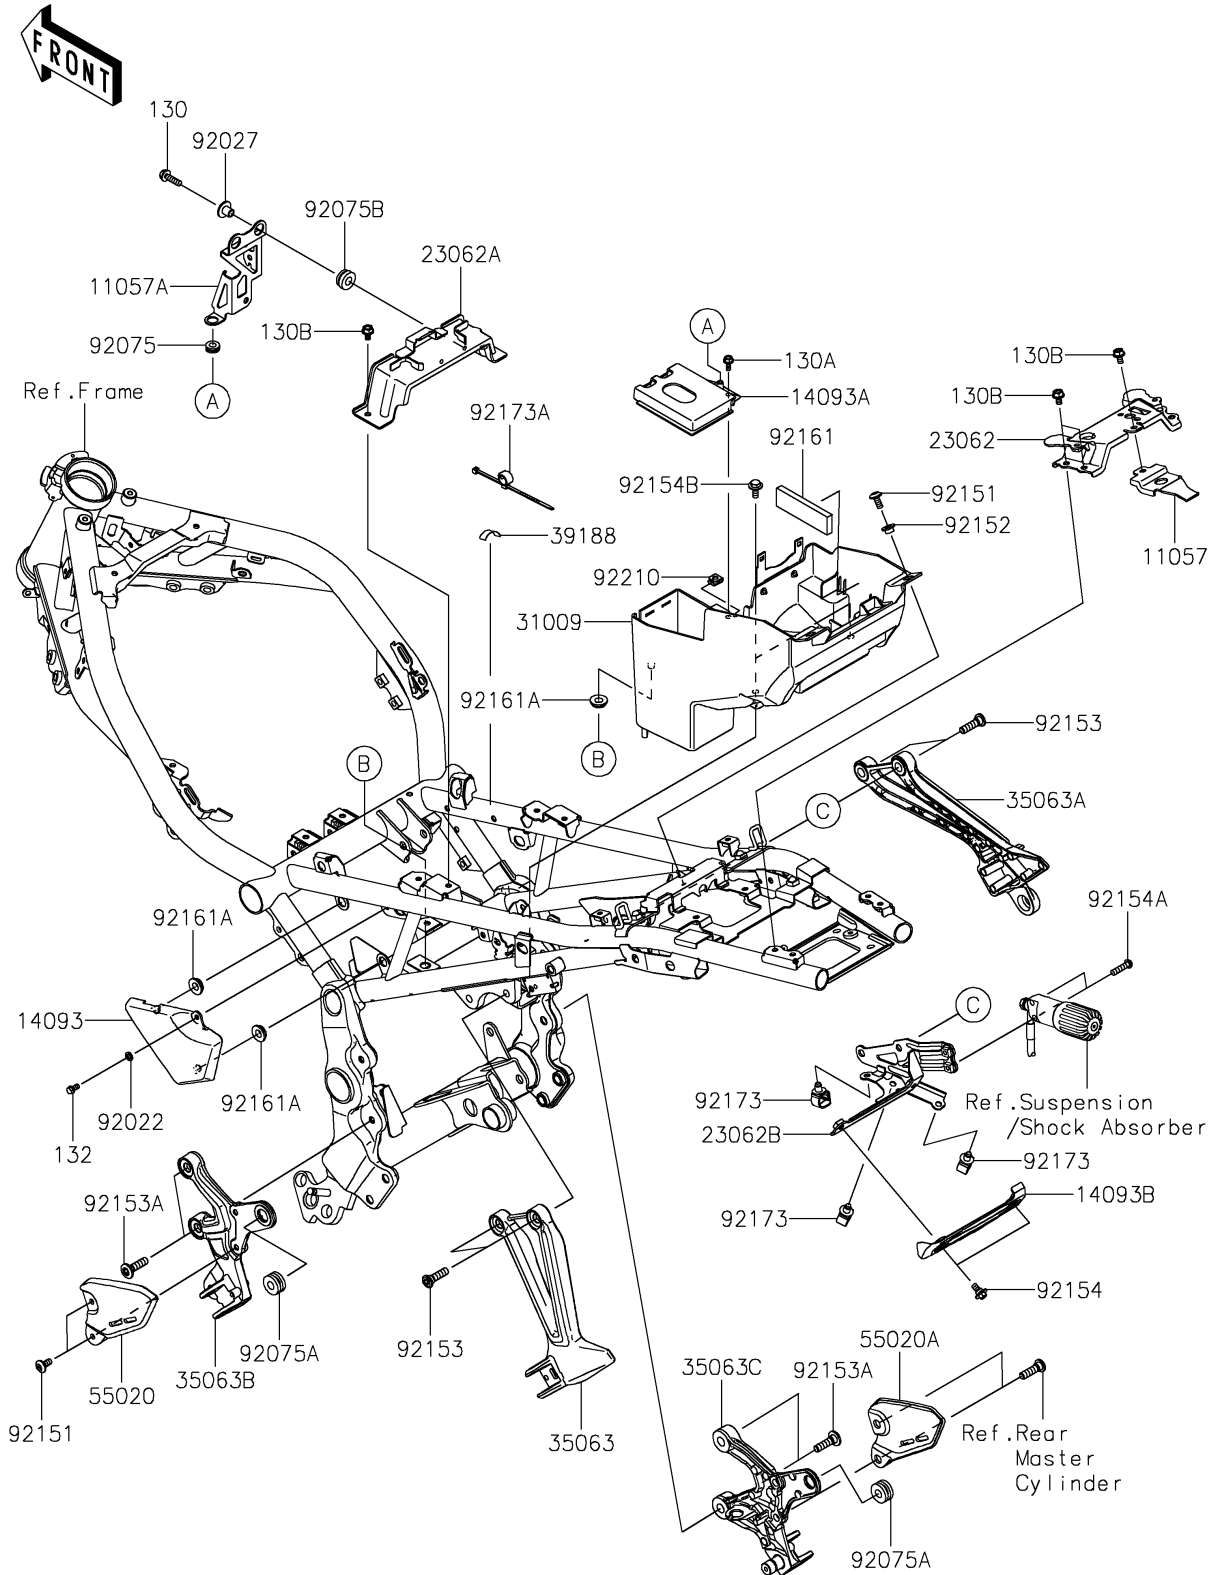

2023 Z900RS SE PARTS DIAGRAM

Frame Fittings

F2131

2023 Z900RS SE PARTS LIST

Frame Fittings

ITEM NAME	PART NUMBER	QUANTITY
BRACKET,TAIL LAMP (Ref # 11057)	11057-1341	1
BRACKET,REGULATOR (Ref # 11057A)	11057-1393	1
COVER,ABS (Ref # 14093)	14093-0618	1
COVER,CANISTER (Ref # 14093A)	14093-0619	1
COVER (Ref # 14093B)	14093-1051	1
BRACKET-COMP,SEAT,RR (Ref # 23062)	23062-0969	1
BRACKET-COMP,SEAT,FR (Ref # 23062A)	23062-0981	1
BRACKET-COMP,DUST COVER (Ref # 23062B)	23062-1348	1
CASE-COMP-BATTERY (Ref # 31009)	31009-0007	1
STAY,RR STEP,LH,F.S.BLACK (Ref # 35063)	35063-1393-18R	1
STAY,RR STEP,RH,F.S.BLACK (Ref # 35063A)	35063-1556-18R	1
STAY,STEP,LH,F.S.BLACK (Ref # 35063B)	35063-1611-18R	1
STAY,STEP,RH,F.S.BLACK (Ref # 35063C)	35063-1612-18R	1
TAPE,10X30 (Ref # 39188)	39188-0555	1
GUARD,LH (Ref # 55020)	55020-2178	1
GUARD,RH (Ref # 55020A)	55020-2179	1
WASHER,6.3X10.2X1.6 (Ref # 92022)	92022-1588	1
COLLAR,FLANGED,L=12.1,BLACK (Ref # 92027)	92027-1651	2
DAMPER (Ref # 92075)	92075-161	1
DAMPER,10X24X12 (Ref # 92075A)	92075-1690	2
DAMPER (Ref # 92075B)	92075-277	2
BOLT,SOCKET,6X14 (Ref # 92151)	92151-1654	4
COLLAR (Ref # 92152)	92152-0422	2
BOLT,SOCKET,8X30 (Ref # 92153)	92153-1624	4
BOLT,SOCKET,8X30 (Ref # 92153A)	92153-1630	4
BOLT,FLANGED,6X9 (Ref # 92154)	92154-0546	2
BOLT,SOCKET,6X25 (Ref # 92154A)	92154-1142	2
BOLT,FLANGED,6X16 (Ref # 92154B)	92154-2955	2
DAMPER,25X83X8 (Ref # 92161)	92161-2134	1

2023 Z900RS SE PARTS LIST

Frame Fittings

ITEM NAME	PART NUMBER	QUANTITY
DAMPER (Ref # 92161A)	92161-2450	3
CLAMP,12MM DIA. (Ref # 92173)	92173-0736	3
CLAMP (Ref # 92173A)	92173-1471	1
NUT (Ref # 92210)	92210-0571	1
BOLT-FLANGED,6X22 (Ref # 130)	130BA0622	2
BOLT-FLANGED,5X12 (Ref # 130A)	130BC0512	1
BOLT-FLANGED,6X10 (Ref # 130B)	130CA0610	7
BOLT-FLANGED-SMALL,5X10 (Ref # 132)	132BA0510	1