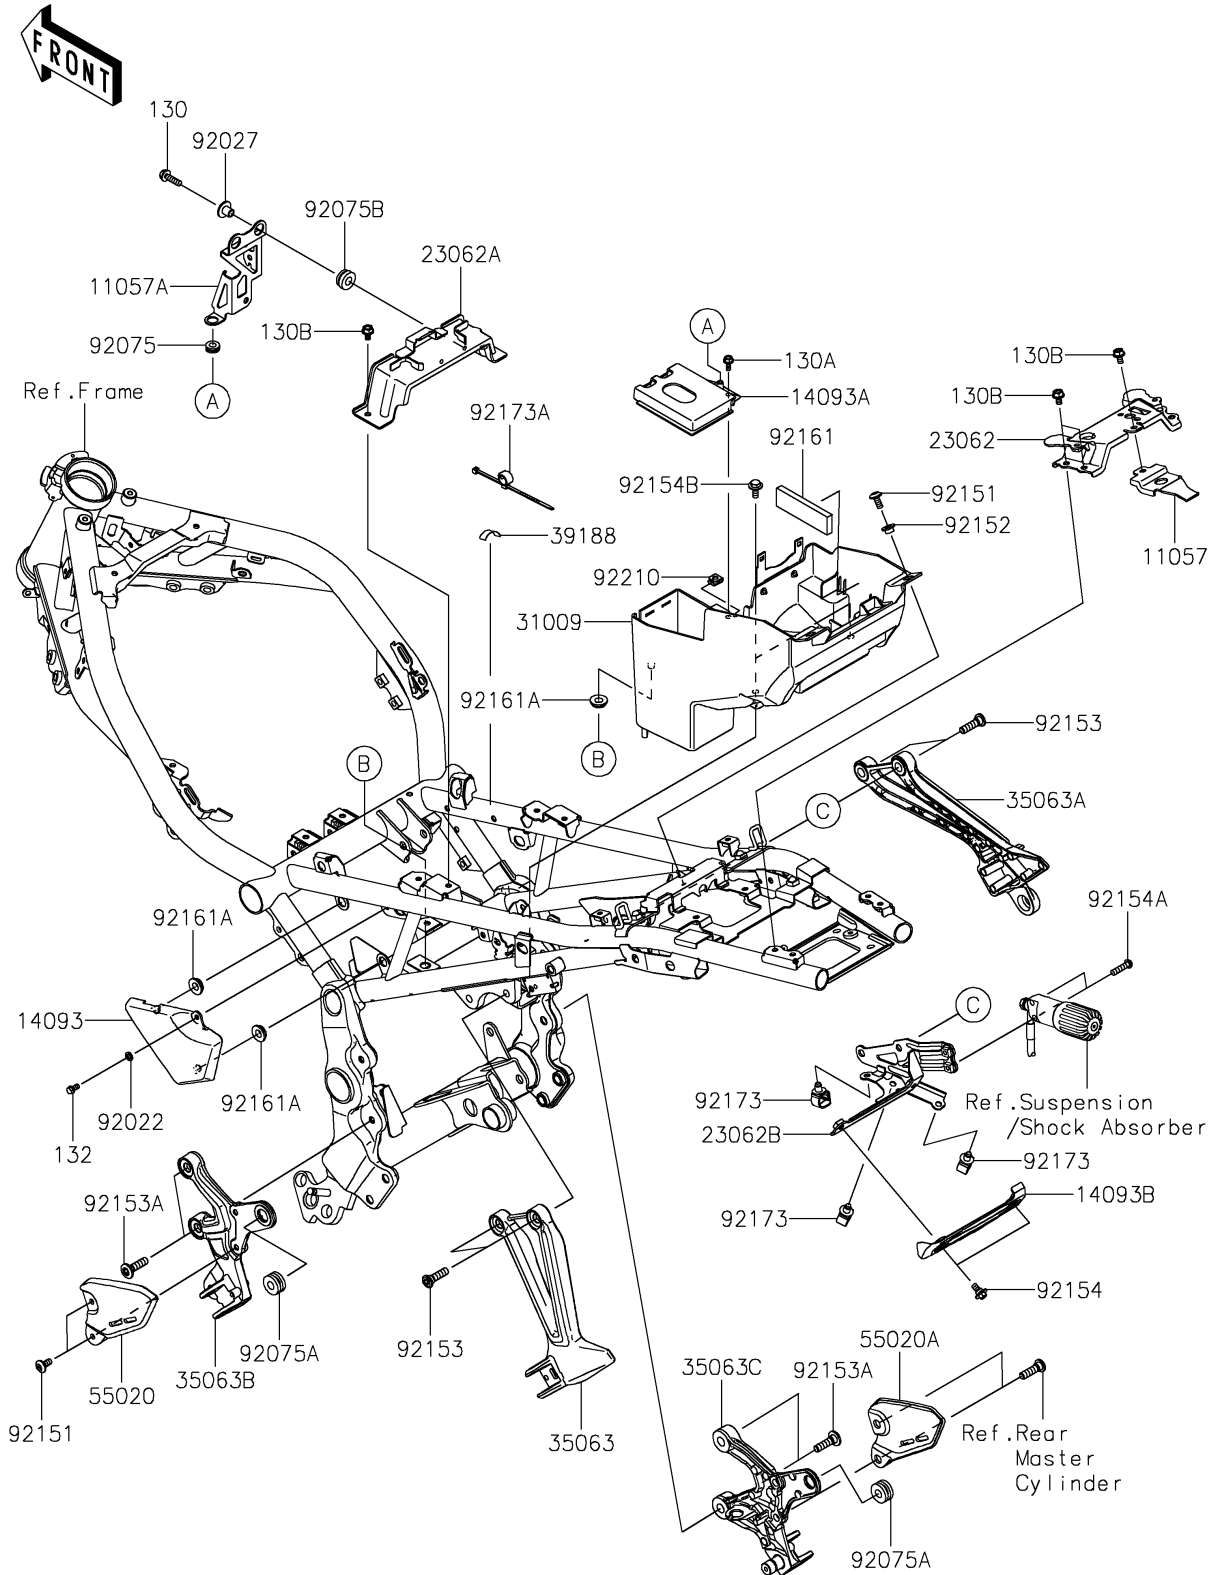

# 2022 Z900RS SE PARTS DIAGRAM

## Frame Fittings

F2131

### Frame Fittings

ITEM NAME	PART NUMBER	QUANTITY
BRACKET,TAIL LAMP (Ref # 11057)	11057-1341	1
BRACKET,REGULATOR (Ref # 11057A)	11057-1393	1
COVER,ABS (Ref # 14093)	14093-0618	1
COVER,CANISTER (Ref # 14093A)	14093-0619	1
COVER (Ref # 14093B)	14093-1051	1
BRACKET-COMP,SEAT,RR (Ref # 23062)	23062-0969	1
BRACKET-COMP,SEAT,FR (Ref # 23062A)	23062-0981	1
BRACKET-COMP,DUST COVER (Ref # 23062B)	23062-1348	1
CASE-COMP-BATTERY (Ref # 31009)	31009-0007	1
STAY,RR STEP,LH,F.S.BLACK (Ref # 35063)	35063-1393-18R	1
STAY,RR STEP,RH,F.S.BLACK (Ref # 35063A)	35063-1556-18R	1
STAY,STEP,LH,F.S.BLACK (Ref # 35063B)	35063-1611-18R	1
STAY,STEP,RH,F.S.BLACK (Ref # 35063C)	35063-1612-18R	1
TAPE,10X30 (Ref # 39188)	39188-0555	1
GUARD,LH (Ref # 55020)	55020-2178	1
GUARD,RH (Ref # 55020A)	55020-2179	1
WASHER,6.3X10.2X1.6 (Ref # 92022)	92022-1588	1
COLLAR,FLANGED,L=12.1,BLACK (Ref # 92027)	92027-1651	2
DAMPER (Ref # 92075)	92075-161	1
DAMPER,10X24X12 (Ref # 92075A)	92075-1690	2
DAMPER (Ref # 92075B)	92075-277	2
BOLT,SOCKET,6X14 (Ref # 92151)	92151-1654	4
COLLAR (Ref # 92152)	92152-0422	2
BOLT,SOCKET,8X30 (Ref # 92153)	92153-1624	4
BOLT,SOCKET,8X30 (Ref # 92153A)	92153-1630	4
BOLT,FLANGED,6X9 (Ref # 92154)	92154-0546	2
BOLT,SOCKET,6X25 (Ref # 92154A)	92154-1142	2
BOLT,FLANGED,6X16 (Ref # 92154B)	92154-2955	2
DAMPER,25X83X8 (Ref # 92161)	92161-2134	1

### Frame Fittings

ITEM NAME	PART NUMBER	QUANTITY
DAMPER (Ref # 92161A)	92161-2450	3
CLAMP,12MM DIA. (Ref # 92173)	92173-0736	3
CLAMP (Ref # 92173A)	92173-1471	1
NUT (Ref # 92210)	92210-0571	1
BOLT-FLANGED,6X22 (Ref # 130)	130BA0622	2
BOLT-FLANGED,5X12 (Ref # 130A)	130BC0512	1
BOLT-FLANGED,6X10 (Ref # 130B)	130CA0610	7
BOLT-FLANGED-SMALL,5X10 (Ref # 132)	132BA0510	1