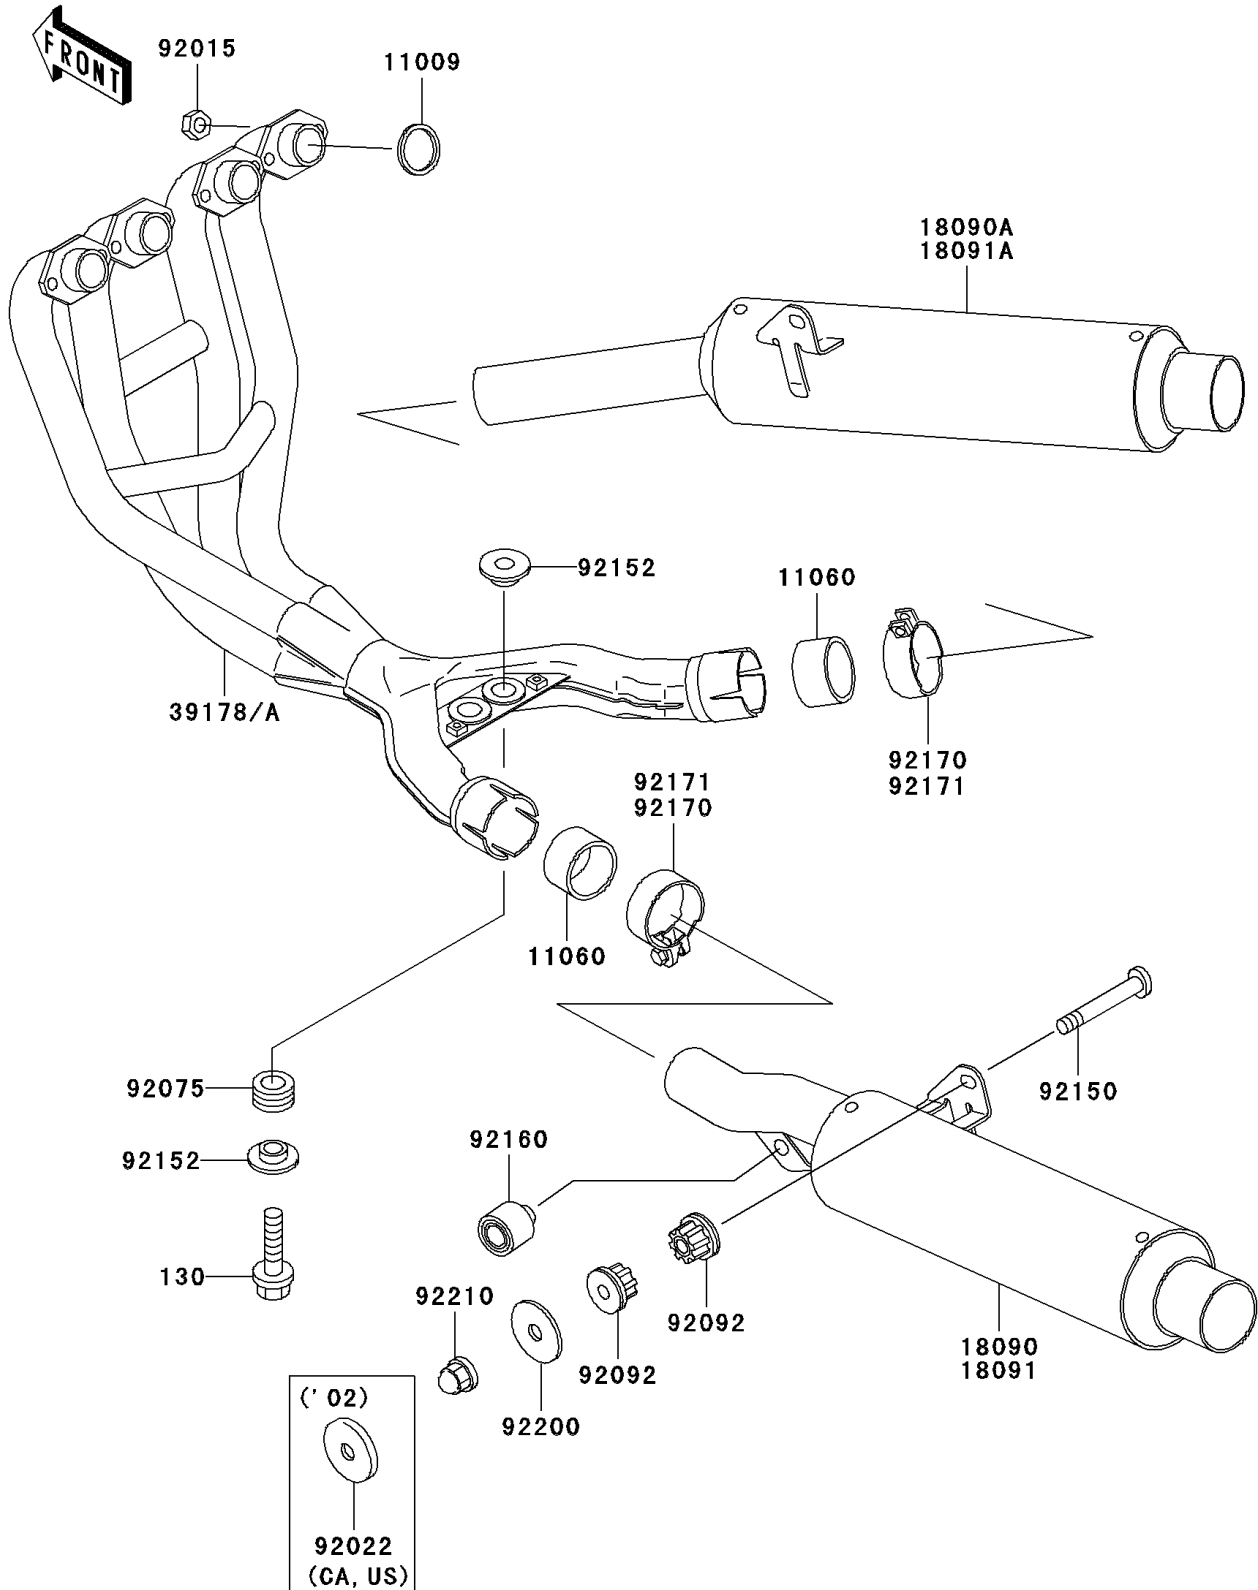

2005 ZZR600 (Canada Only) PARTS DIAGRAM

Muffler(s)

E1140

2005 ZZR600 (Canada Only) PARTS LIST

Muffler(s)

ITEM NAME	PART NUMBER	QUANTITY
BOLT-FLANGED (Ref # 130)	130Z1035	2
GASKET,EXHAUST PIPE HOLDER (Ref # 11009)	11009-1856	4
GASKET,EXHAUST PIPE HOLDER (Ref # 11060)	11060-1330	2
BODY-COMP-MUFFLER,LH (Ref # 18091)	18091-0185	1
BODY-COMP-MUFFLER,RH (Ref # 18091A)	18091-0187	1
MANIFOLD-COMP-EXHAUST (Ref # 39178A)	39178-1354	1
NUT,8MM (Ref # 92015)	92015-1950	8
DAMPER,MUFFLER (Ref # 92075)	92075-1621	2
BUSHING-RUBBER,MUFFLER (Ref # 92092)	92092-1013	4
BOLT,10X55 (Ref # 92150)	92150-1792	2
COLLAR (Ref # 92152)	92152-1272	4
DAMPER,STAND (Ref # 92160)	92160-1453	1
CLAMP (Ref # 92171)	92171-0362	2
WASHER,10.5X33X2.0 (Ref # 92200)	92200-1544	2
NUT,CAP,10MM (Ref # 92210)	92210-1121	2