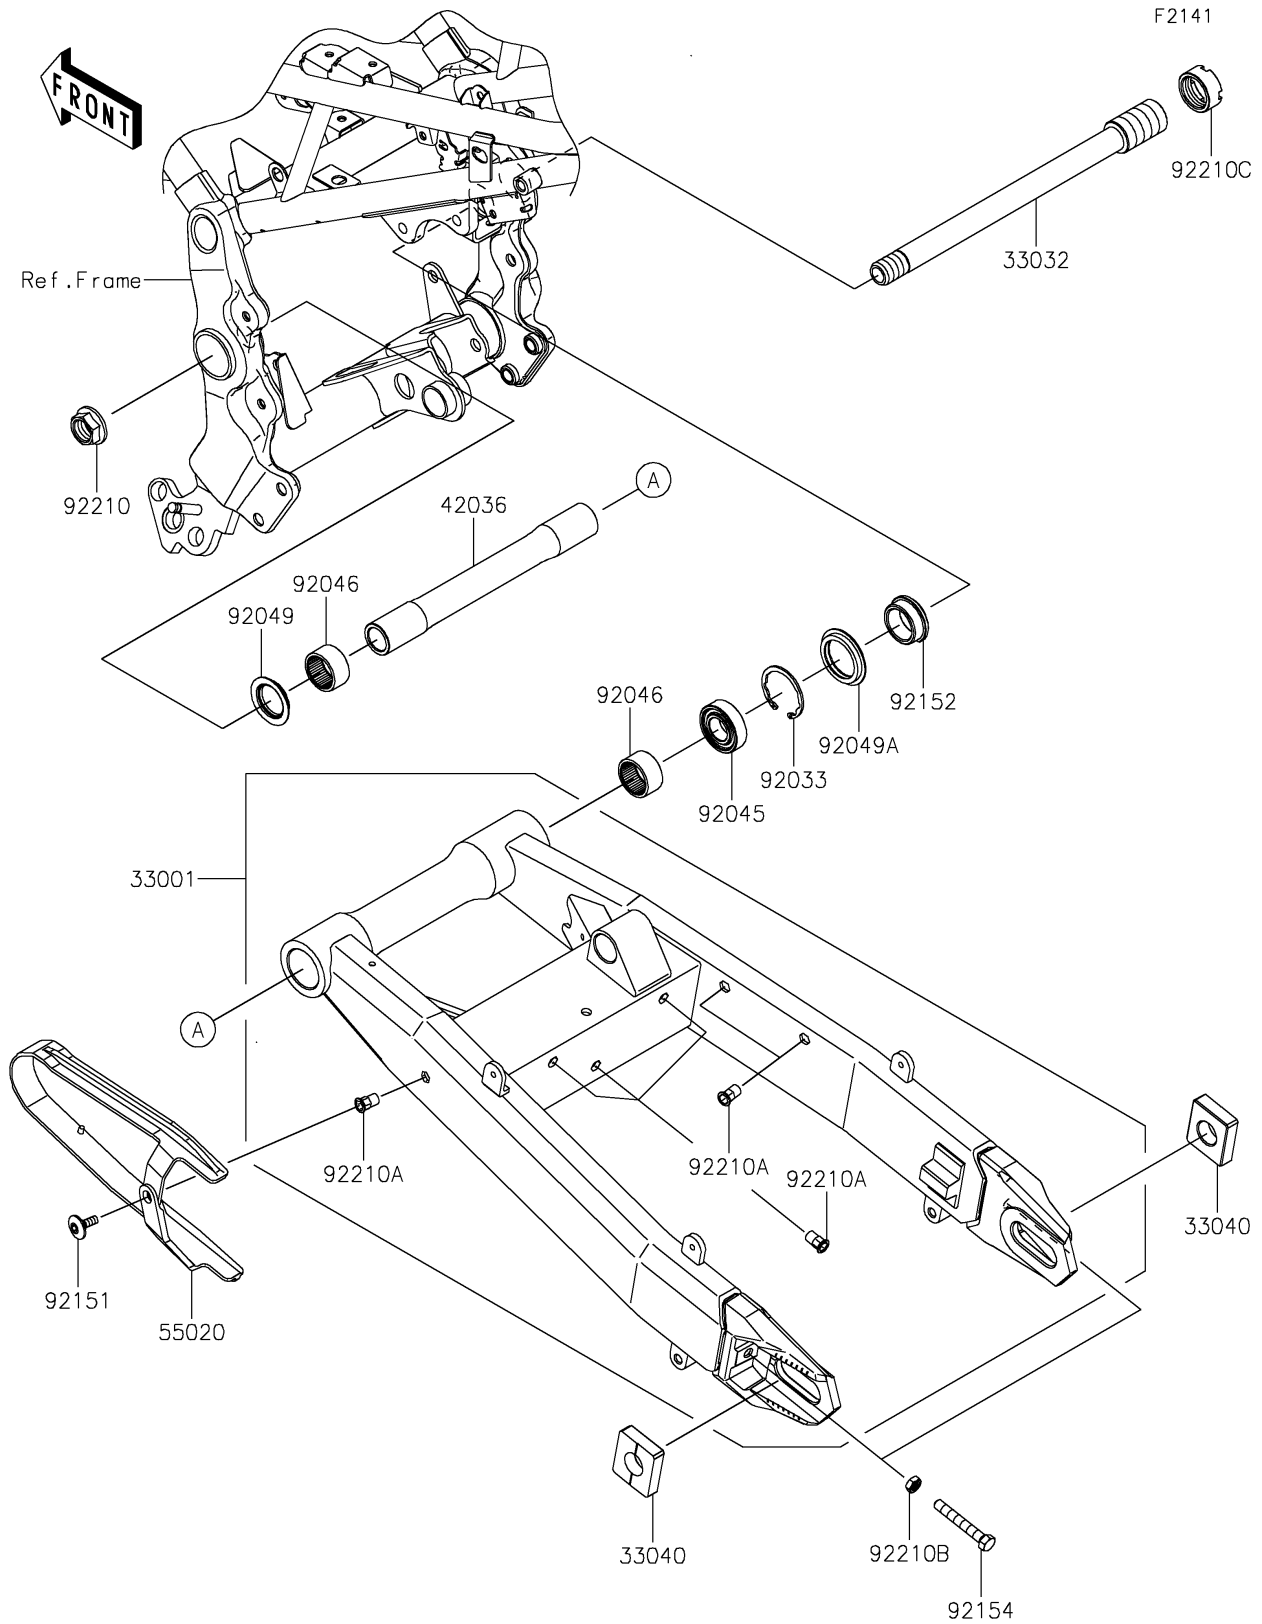

2025 Z900RS SE PARTS DIAGRAM

Swingarm

2025 Z900RS SE PARTS LIST

Swingarm

ITEM NAME	PART NUMBER	QUANTITY
ARM-COMP-SWING,BLACK (Ref # 33001)	33001-0699-10	1
SHAFT-SWING ARM,20X269 (Ref # 33032)	33032-0055	1
ADJUSTER-CHAIN (Ref # 33040)	33040-1109	2
SLEEVE,20.1X28X236.5 (Ref # 42036)	42036-0815	1
GUARD,CHAIN (Ref # 55020)	55020-2184	1
RING-SNAP,42MM (Ref # 92033)	92033-1041	1
BEARING-BALL,6004UL11 (Ref # 92045)	92045-0017	1
BEARING-NEEDLE,7E-HVS 28X34X17 (Ref # 92046)	92046-0008	2
SEAL-OIL,28X34X5.7 (Ref # 92049)	92049-1181	1
SEAL-OIL,MHA 35 42 5.7F (Ref # 92049A)	92049-1380	1
BOLT,SOCKET,6X18 (Ref # 92151)	92151-1149	1
COLLAR,28X35X15 (Ref # 92152)	92152-2781	1
BOLT-SMALL,8X55 (Ref # 92154)	92154-1962	2
NUT,FLANGED,20MM (Ref # 92210)	92210-0320	1
NUT,POP,6MM,L=16.5 (Ref # 92210A)	92210-0324	6
NUT-HEX-SMALL,8MM (Ref # 92210B)	92210-1459	2
NUT,28MM (Ref # 92210C)	92210-1575	1