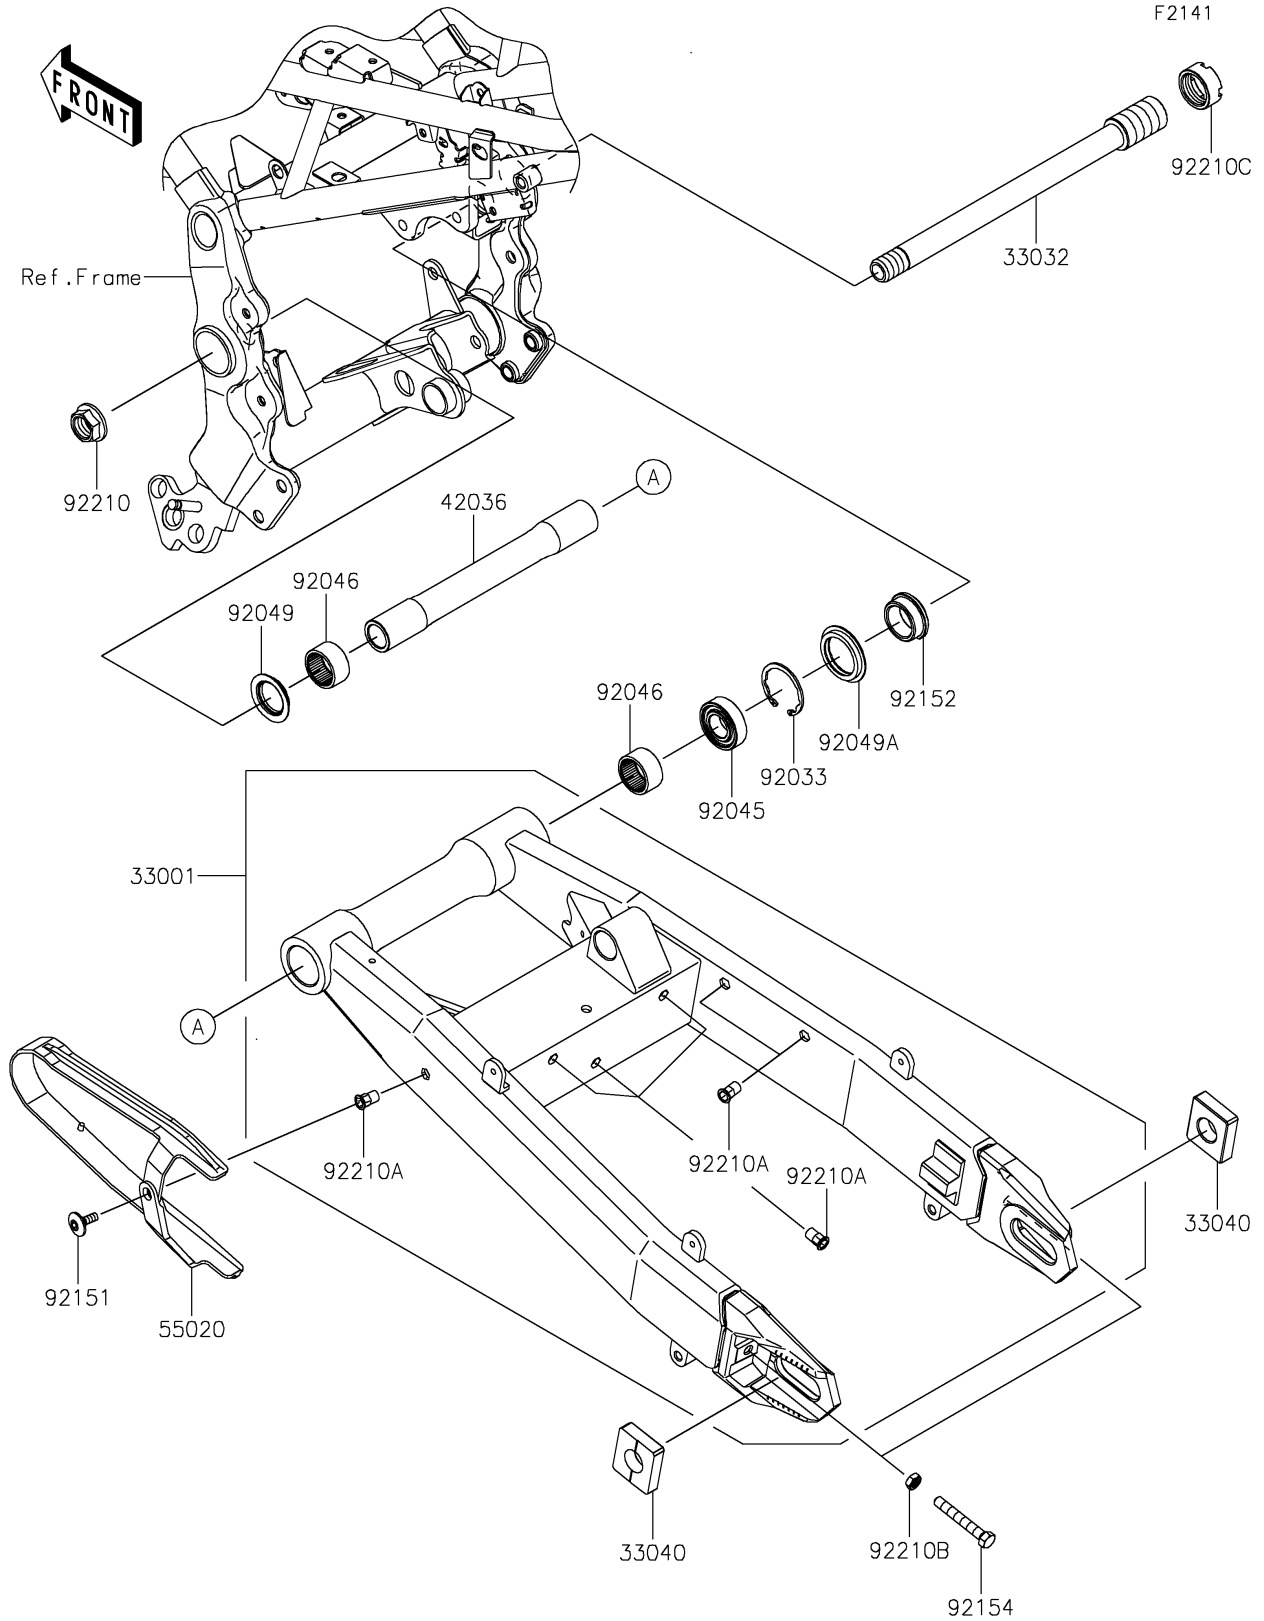

2022 Z900RS SE PARTS DIAGRAM

Swingarm

2022 Z900RS SE PARTS LIST

Swingarm

ITEM NAME	PART NUMBER	QUANTITY
ARM-COMP-SWING,BLACK (Ref # 33001)	33001-0699-10	1
SHAFT-SWING ARM,20X269 (Ref # 33032)	33032-0055	1
ADJUSTER-CHAIN (Ref # 33040)	33040-1109	2
SLEEVE,20.1X28X236.5 (Ref # 42036)	42036-0815	1
GUARD,CHAIN (Ref # 55020)	55020-2184	1
RING-SNAP,42MM (Ref # 92033)	92033-1041	1
BEARING-BALL,6004UL11 (Ref # 92045)	92045-0017	1
BEARING-NEEDLE,7E-HVS 28X34X17 (Ref # 92046)	92046-0008	2
SEAL-OIL,28X34X5.7 (Ref # 92049)	92049-1181	1
SEAL-OIL,MHA 35 42 5.7F (Ref # 92049A)	92049-1380	1
BOLT,SOCKET,6X18 (Ref # 92151)	92151-1149	1
COLLAR,28X35X15 (Ref # 92152)	92152-2781	1
BOLT-SMALL,8X55 (Ref # 92154)	92154-1962	2
NUT,FLANGED,20MM (Ref # 92210)	92210-0320	1
NUT,POP,6MM,L=16.5 (Ref # 92210A)	92210-0324	6
NUT-HEX-SMALL,8MM (Ref # 92210B)	92210-1459	2
NUT,28MM (Ref # 92210C)	92210-1575	1