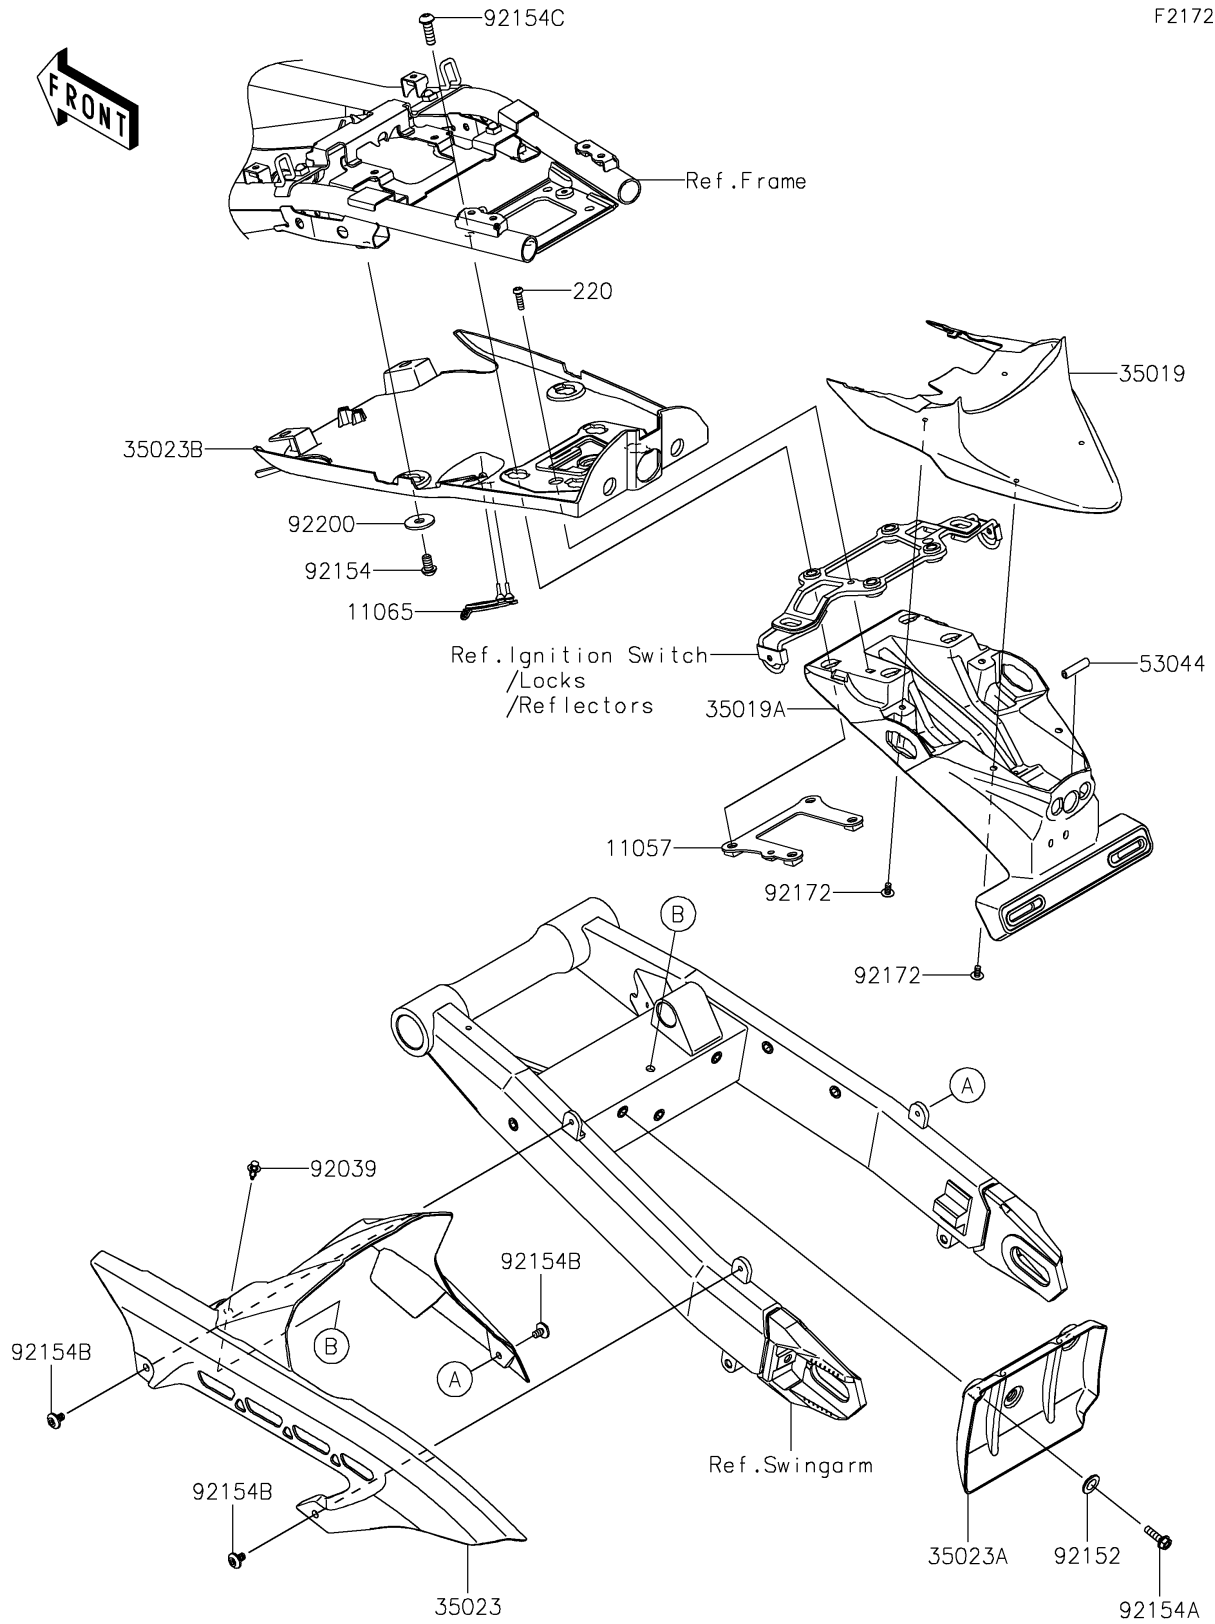

# 2022 Z900RS SE PARTS DIAGRAM

Rear Fender(s)

F2172

## 2022 Z900RS SE PARTS LIST

### Rear Fender(s)

| ITEM NAME                            | PART NUMBER | QUANTITY |
|--------------------------------------|-------------|----------|
| BRACKET (Ref # 11057)                | 11057-0877  | 1        |
| CAP (Ref # 11065)                    | 11065-0998  | 1        |
| FLAP (Ref # 35019)                   | 35019-0637  | 1        |
| FLAP,NUMBER PLATE (Ref # 35019A)     | 35019-0662  | 1        |
| FENDER-REAR,INNER (Ref # 35023)      | 35023-0421  | 1        |
| FENDER-REAR,INNER,LWR (Ref # 35023A) | 35023-0432  | 1        |
| FENDER-REAR (Ref # 35023B)           | 35023-0447  | 1        |
| TRIM (Ref # 53044)                   | 53044-0624  | 1        |
| RIVET (Ref # 92039)                  | 92039-0086  | 1        |
| COLLAR,6.8X20X4.6 (Ref # 92152)      | 92152-2432  | 3        |
| BOLT,SOCKET,8X14 (Ref # 92154)       | 92154-2651  | 2        |
| BOLT,FLANGED,6X22 (Ref # 92154A)     | 92154-2673  | 3        |
| BOLT (Ref # 92154B)                  | 92154-2840  | 3        |
| BOLT,SOCKET,8X25 (Ref # 92154C)      | 92154-2954  | 4        |
| SCREW,TAPPING,5X10 (Ref # 92172)     | 92172-0335  | 4        |
| WASHER,9X28X2.3 (Ref # 92200)        | 92200-1951  | 2        |
| SCREW-PAN-CROS,5X18 (Ref # 220)      | 220AB0518   | 1        |