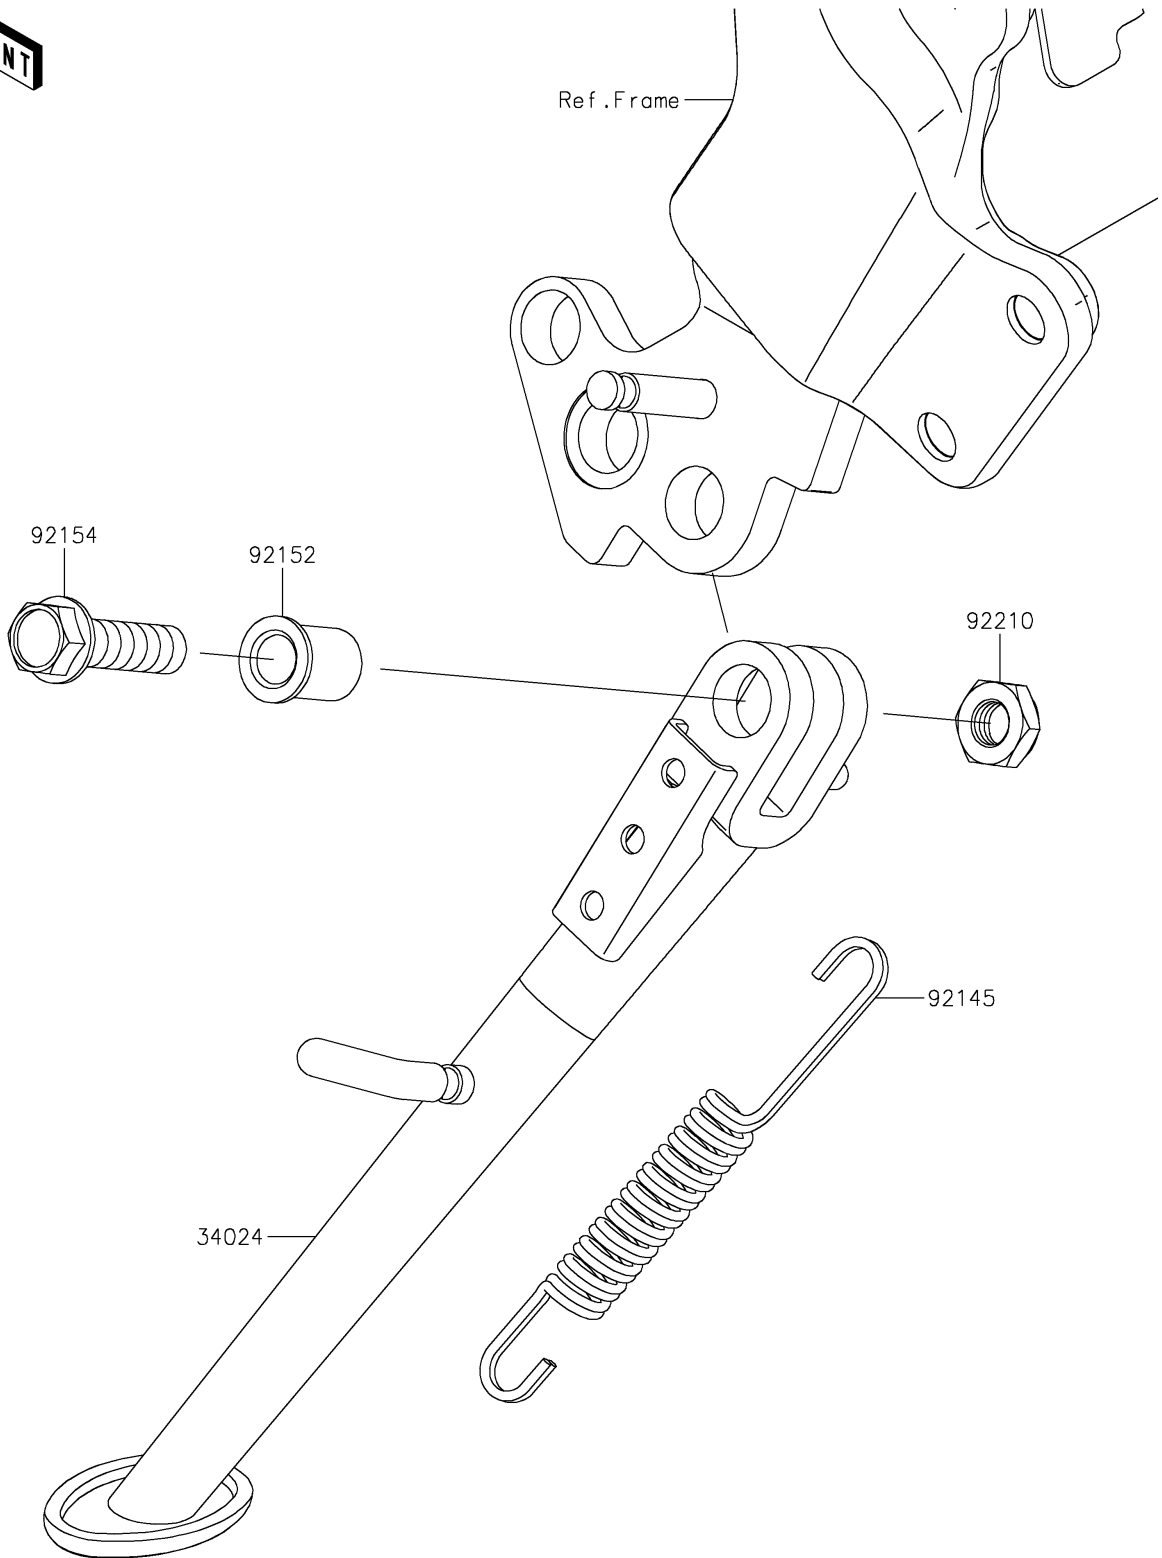

2024 Z900RS SE ABS PARTS DIAGRAM

Stand(s)

F2190

2024 Z900RS SE ABS PARTS LIST

Stand(s)

ITEM NAME	PART NUMBER	QUANTITY
STAND-SIDE,F.S.BLACK (Ref # 34024)	34024-0151-18R	1
SPRING,SIDE STAND (Ref # 92145)	92145-0562	1
COLLAR,10.2X15X20.1 (Ref # 92152)	92152-1828	1
BOLT,FLANGED,10X37 (Ref # 92154)	92154-2848	1
NUT,LOCK,10MM (Ref # 92210)	92210-1184	1