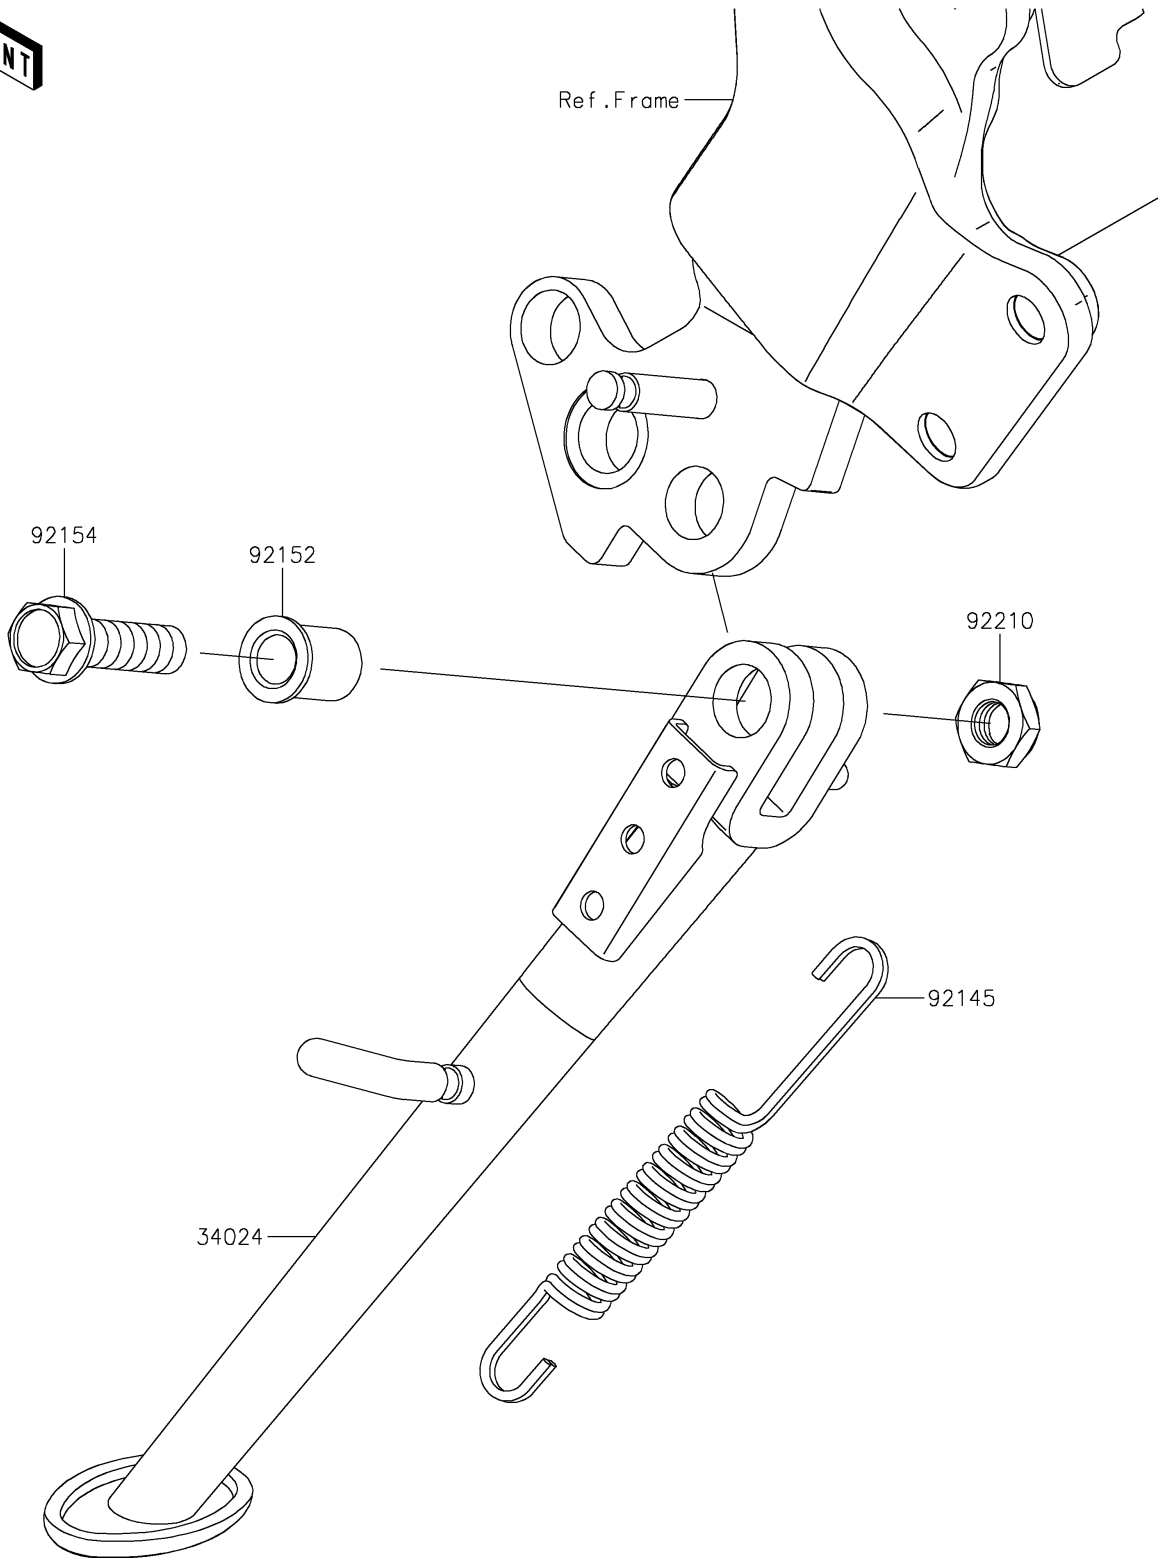

# 2025 Z900RS SE PARTS DIAGRAM

Stand(s)

F2190

## 2025 Z900RS SE PARTS LIST

Stand(s)

ITEM NAME	PART NUMBER	QUANTITY
STAND-SIDE,F.S.BLACK (Ref # 34024)	34024-0151-18R	1
SPRING,SIDE STAND (Ref # 92145)	92145-0562	1
COLLAR,10.2X15X20.1 (Ref # 92152)	92152-1828	1
BOLT,FLANGED,10X37 (Ref # 92154)	92154-2848	1
NUT,LOCK,10MM (Ref # 92210)	92210-1184	1